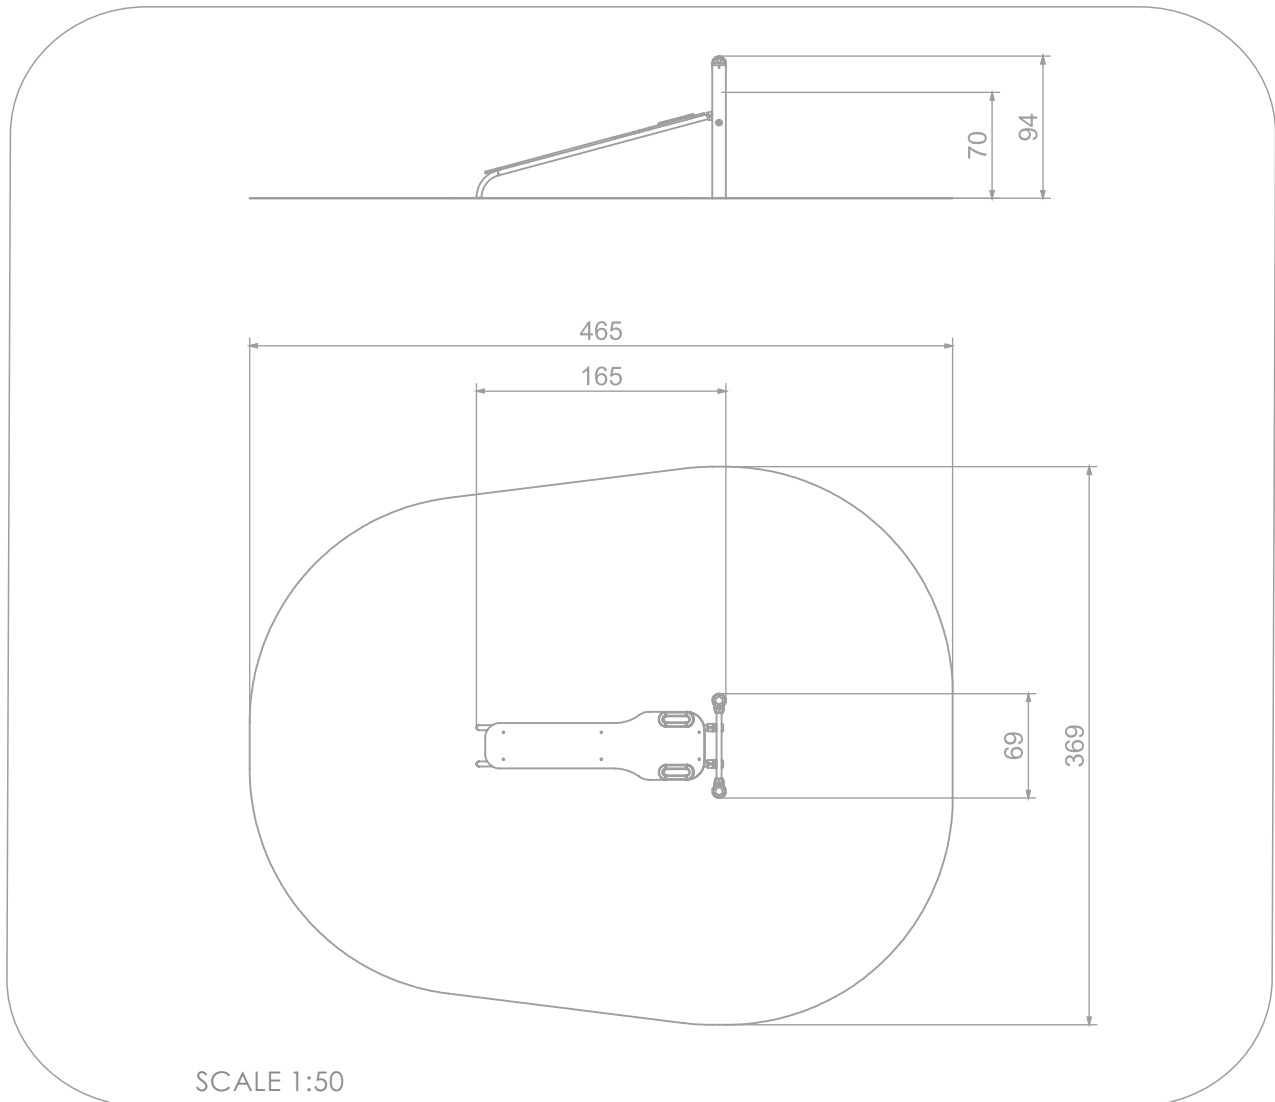

7608

STREET WORKOUT

SOCIALIZING

INFORMATION ABOUT THE PRODUCT

Dimensions	165 x 69 cm
Safety zone	465 x 369 cm
Safety zone area	15 m ²
Overall height	94 cm
Free fall height	70 cm
Product complies with EN 16630:2015-06	YES
Availability of spare parts	YES
According to EN 1176-1:2017-12 norm, the product requires applying a safety surface according to the product's free fall height.	

7608

STREET WORKOUT

MATERIALS:

<p>SOLID CONSTRUCTION MADE OF BLACK STEEL S235JR. CLEANED IN THE SANDBLASTING PROCESS</p>	<p>POST ENDINGS FINISHED WITH SOFT EPDM RUBBER</p>	
		
<p>PATENTED SYSTEM OF CONNECTORS AND CLAMPS MADE OF STRONG ALUMINUM ALLOY</p>	<p>SOLID CONSTRUCTION MADE OF STAINLESS STEEL AISI304</p>	<p>COLOURFULL HPL PANELS 13 MM</p>
		