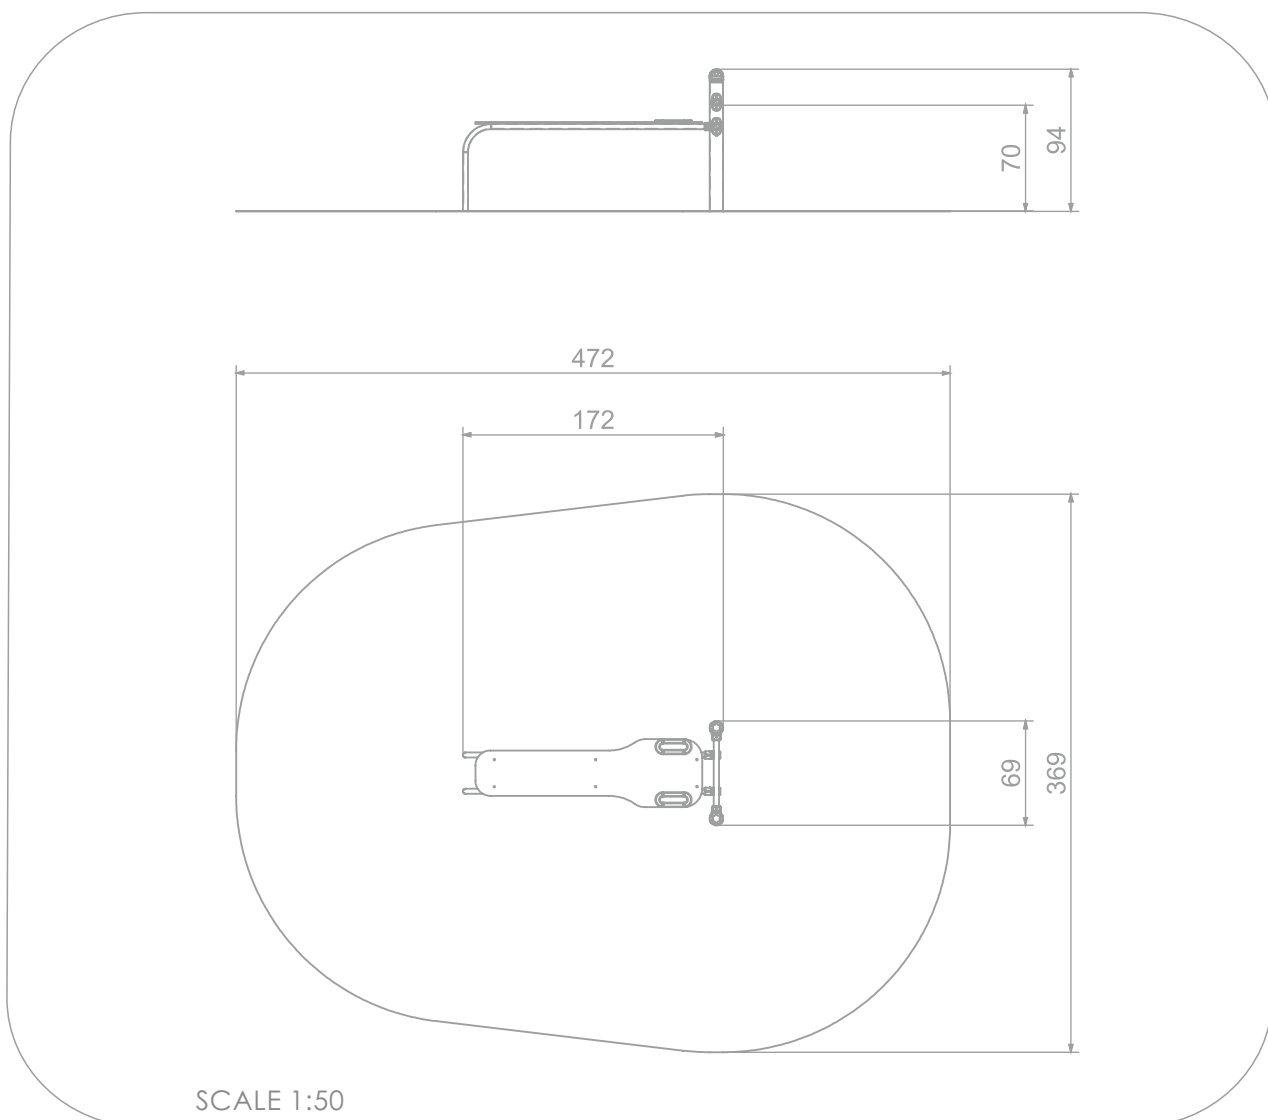

7609

STREET WORKOUT

MATERIALS:

SOLID CONSTRUCTION MADE OF BLACK STEEL S235JR, CLEANED IN THE SANDBLASTING PROCESS

POST ENDINGS FINISHED WITH SOFT EPDM RUBBER

PATENTED SYSTEM OF CONNECTORS AND CLAMPS MADE OF STRONG ALUMINOM ALLOY

SOLID CONSTRUCTION MADE OF STAINLESS STEEL AISI304

COLOURFULL HPL PANELS 13 MM