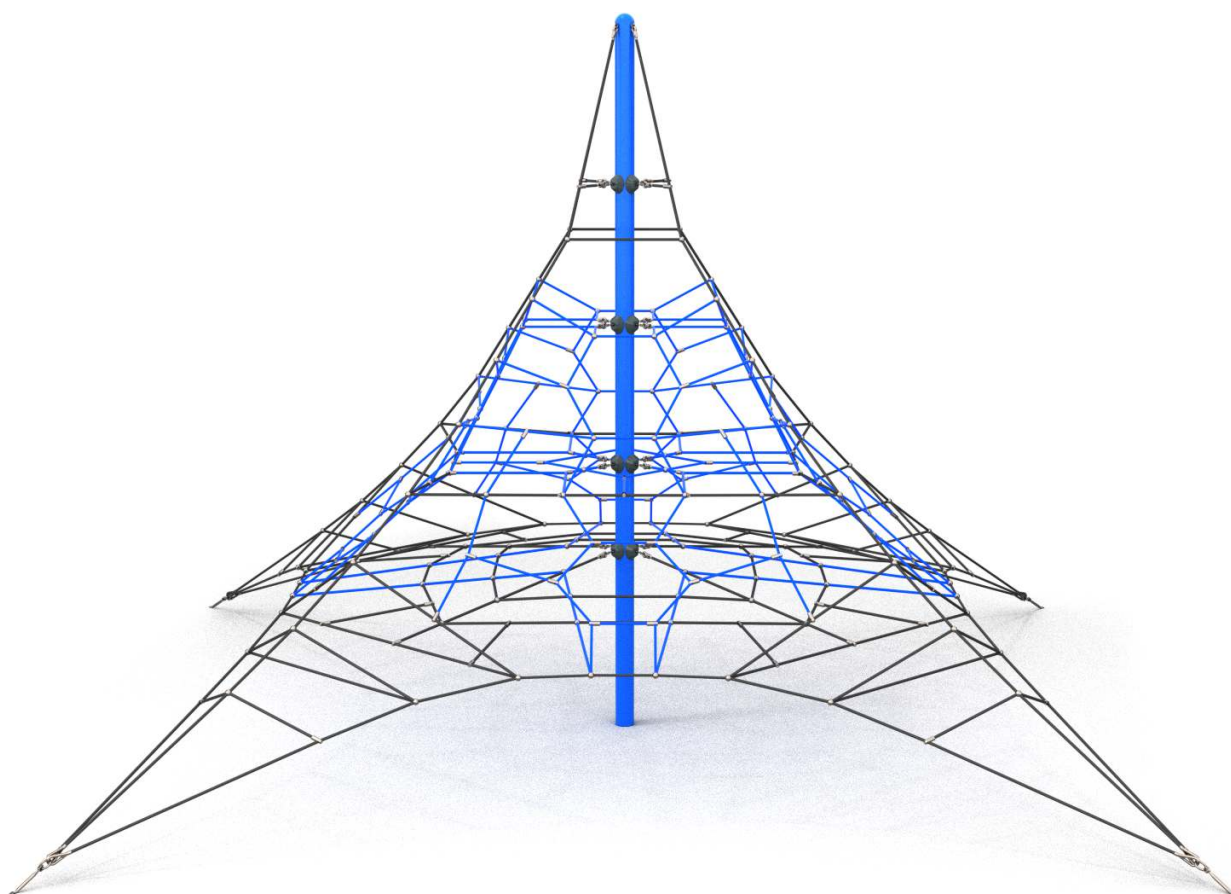

9108

ACROBAT

SOCIALIZING

CLIMBING

INFORMATION ABOUT THE PRODUCT

Dimensions	1000 x 1000 cm
Safety zone	1300 x 1300 cm
Safety zone area	100 m ²
Overall height	500 cm
Free fall height	130 cm
Amount of users	36
Product complies with EN 1176-1:2017-12	YES
Availability of spare parts	YES
Age range	3-12
According to EN 1176-1:2017 norm, the product requires applying a safety surface according to the product's free fall height.	

MATERIALS:

<p>SOLID CONSTRUCTION MADE OF BLACKSTEEL S235JR, CLEANED IN THE SANDBLASTING PROCESS</p>	<p>ROPE ENDINGS PRESSED IN A SLEEVE MADE OF DURABLE ALUMINUM ALLOY</p>	<p>PYRAMID TENSIONER MATERIAL: HOT - DIP GALVANISED STEEL</p>	<p>INNOVATIVE SYSTEM OF CONNECTORS OF STAINLESS STEEL CHAINS WITH POSTS</p>
			
<p>SOLID AND ESTHETIC ROPE CONNECTORS MADE OF INJECTION MOLDED POLYAMIDE</p>	<p>ROPE CROSS BRACING SYSTEM DEDICATED FOR USE IN ELEMENTS WITH REQUIREMENT OF HIGH DURABILITY</p>	<p>POLYPROPYLENE ROPES PP - MULTISPLIT TYPE WITH A STEEL CORE AND A DIAMETER OF 16 MM</p>	<p>CONNECTING ELEMENTS LIKE SCREWS, NUTS, WASHERS MADE OF STAINLESS STEEL</p>
