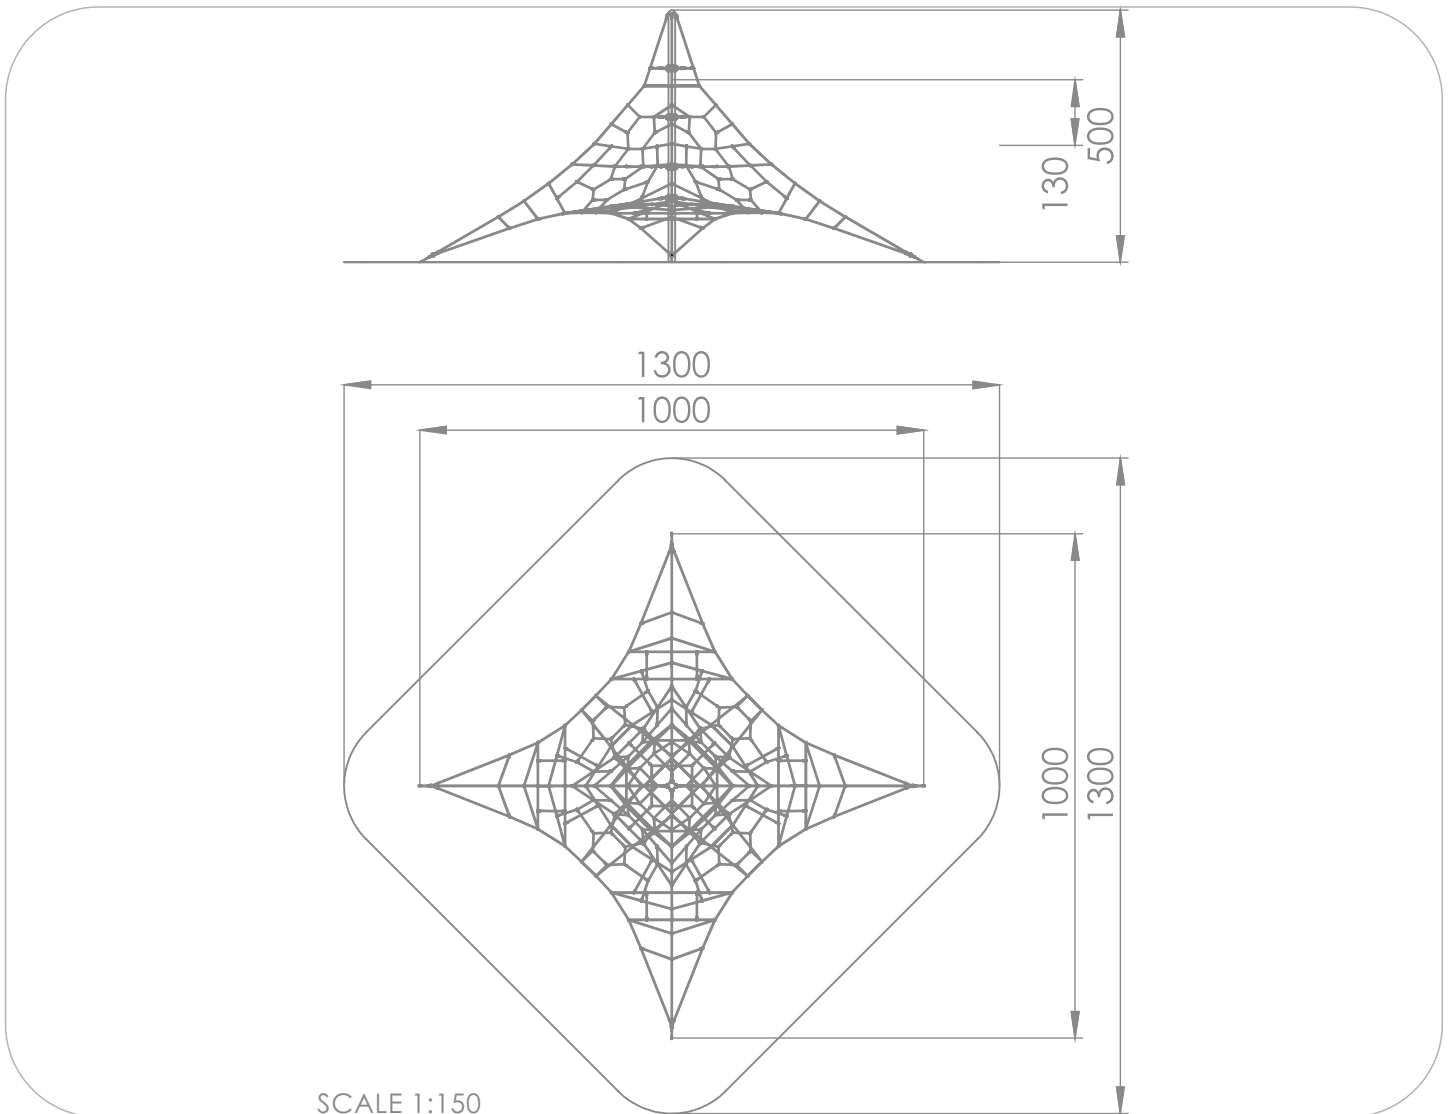

9108

ACROBAT

SOCIALIZING

CLIMBING

INFORMATION ABOUT THE PRODUCT

Dimensions	1000 x 1000 cm
Safety zone	1300 x 1300 cm
Safety zone area	100 m ²
Overall height	500 cm
Free fall height	130 cm
Amount of users	36
Product complies with EN 1176-1:2017-12	YES
Availability of spare parts	YES
Age range	3-12
According to EN 1176-1:2017 norm, the product requires applying a safety surface according to the product's free fall height.	

MATERIALS:

<p>SOLID CONSTRUCTION MADE OF BLACKSTEEL S235JR, CLEANED IN THE SANDBLASTING PROCESS</p>	<p>ROPE ENDINGS PRESSED IN A SLEEVE MADE OF DURABLE ALUMINUM ALLOY</p>	<p>PYRAMID TENSIONER MATERIAL: HOT - DIP GALVANISED STEEL</p>	<p>INNOVATIVE SYSTEM OF CONNECTORS OF STAINLESS STEEL CHAINS WITH POSTS</p>
			
<p>SOLID AND ESTHETIC ROPE CONNECTORS MADE OF INJECTION MOLDED POLYAMIDE</p>	<p>ROPE CROSS BRACING SYSTEM DEDICATED FOR USE IN ELEMENTS WITH REQUIREMENT OF HIGH DURABILITY</p>	<p>POLYPROPYLENE ROPES PP - MULTISPLIT TYPE WITH A STEEL CORE AND A DIAMETER OF 16 MM</p>	<p>CONNECTING ELEMENTS LIKE SCREWS, NUTS, WASHERS MADE OF STAINLESS STEEL</p>
