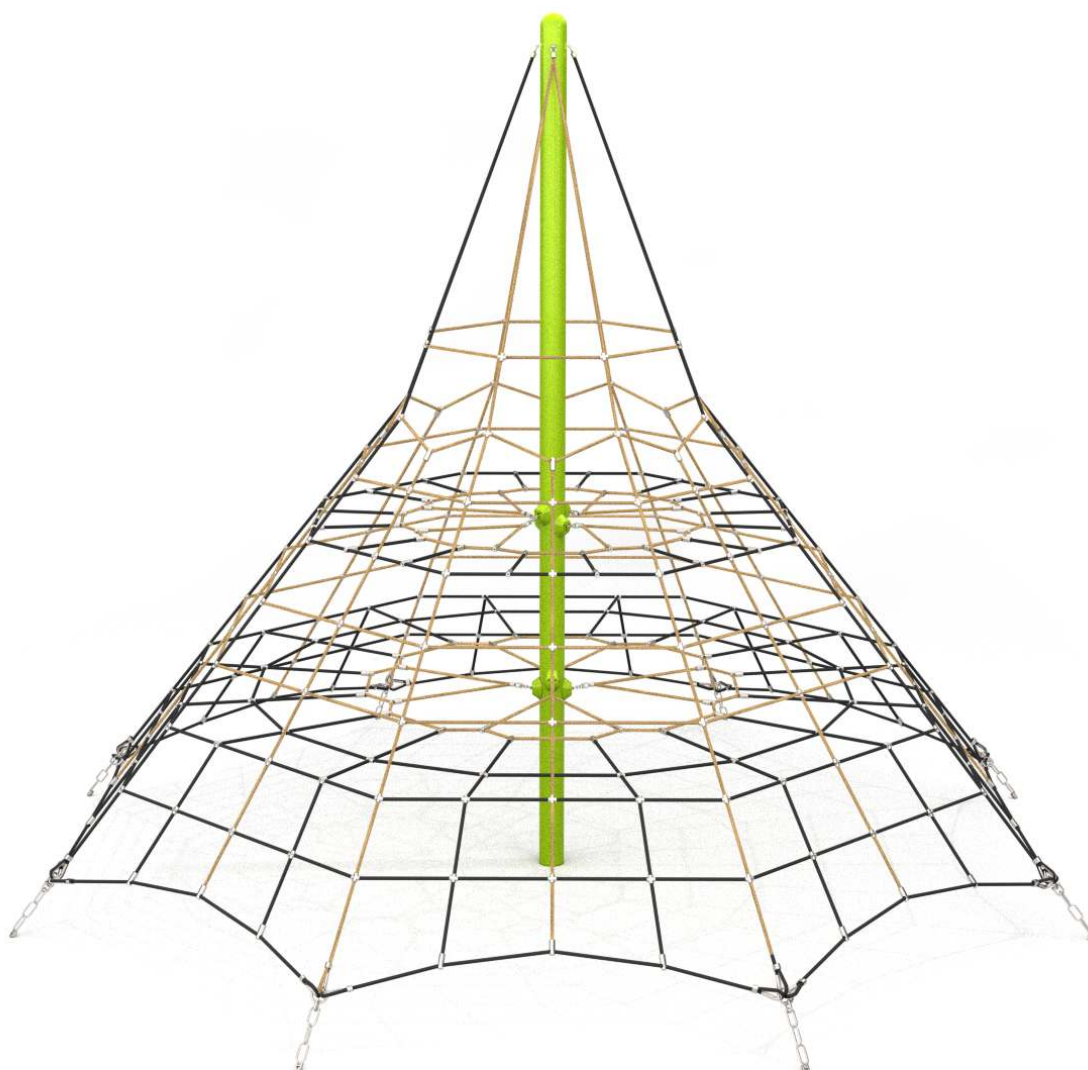

9103

ACROBAT

SOCIALIZING

CLIMBING

INFORMATION ABOUT THE PRODUCT

Dimensions	587 x 587 cm
Safety zone	888 x 888 cm
Safety zone area	59 m ²
Overall height	450 cm
Free fall height	100 cm
Amount of users	30
Product complies with EN 1176-1:2017-12	YES
Availability of spare parts	YES
Age range	3-12
According to EN 1176-1:2017-12 norm, the product requires applying a safety surface according to the product's free fall height.	

9103

ACROBAT

SCALE 1:100

MATERIALS:

<p>SOLID CONSTRUCTION MADE OF BLACKSTEEL S235JR, CLEANED IN THE SANDBLASTING PROCESS</p>	<p>ROPE ENDINGS PRESSED IN A SLEEVE MADE OF DURABLE ALUMINUM ALLOY</p>	<p>PYRAMID TENSIONER MATERIAL: HOT - DIP GALVANISED STEEL</p>	<p>CONNECTING ELEMENTS LIKE SCREWS, NUTS, WASHERS MADE OF STAINLESS STEEL</p>
			
<p>ATTESTED 6 MM STAINLESS STEEL CHAINS</p>	<p>INNOVATIVE SYSTEM OF CONNECTORS OF STAINLESS STEEL CHAINS WITH POSTS</p>	<p>POLYPROPYLENE ROPES PP - MULTISPLIT TYPE WITH A STEEL CORE AND A DIAMETER OF 16 MM</p>	
			