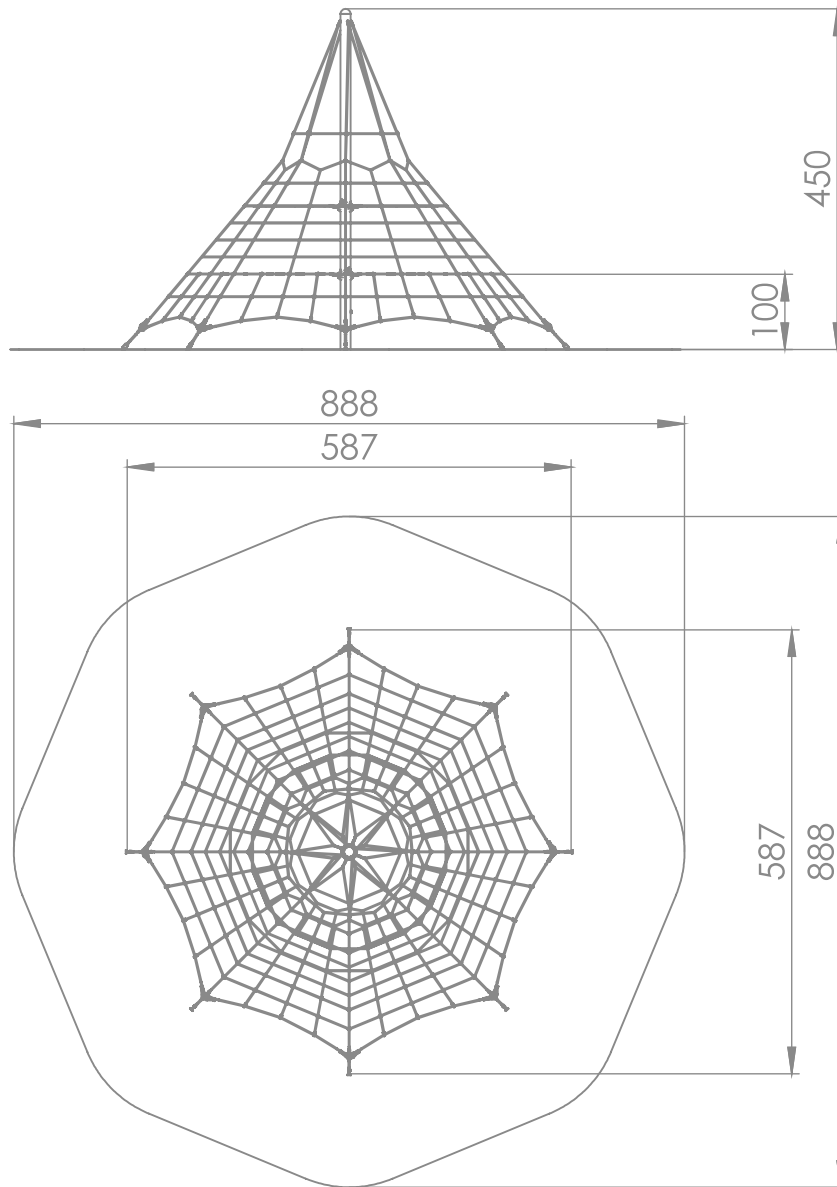

9103

ACROBAT

SOCIALIZING

CLIMBING

INFORMATION ABOUT THE PRODUCT

Dimensions	587 x 587 cm
Safety zone	888 x 888 cm
Safety zone area	59 m ²
Overall height	450 cm
Free fall height	100 cm
Amount of users	30
Product complies with EN 1176-1:2017-12	YES
Availability of spare parts	YES
Age range	3-12
According to EN 1176-1:2017-12 norm, the product requires applying a safety surface according to the product's free fall height.	

9103

ACROBAT

SCALE 1:100

MATERIALS:

<p>SOLID CONSTRUCTION MADE OF BLACKSTEEL S235JR, CLEANED IN THE SANDBLASTING PROCESS</p>	<p>ROPE ENDINGS PRESSED IN A SLEEVE MADE OF DURABLE ALUMINUM ALLOY</p>	<p>PYRAMID TENSIONER MATERIAL: HOT - DIP GALVANISED STEEL</p>	<p>CONNECTING ELEMENTS LIKE SCREWS, NUTS, WASHERS MADE OF STAINLESS STEEL</p>
			
<p>ATTESTED 6 MM STAINLESS STEEL CHAINS</p>	<p>INNOVATIVE SYSTEM OF CONNECTORS OF STAINLESS STEEL CHAINS WITH POSTS</p>	<p>POLYPROPYLENE ROPES PP - MULTISPLIT TYPE WITH A STEEL CORE AND A DIAMETER OF 16 MM</p>	
			