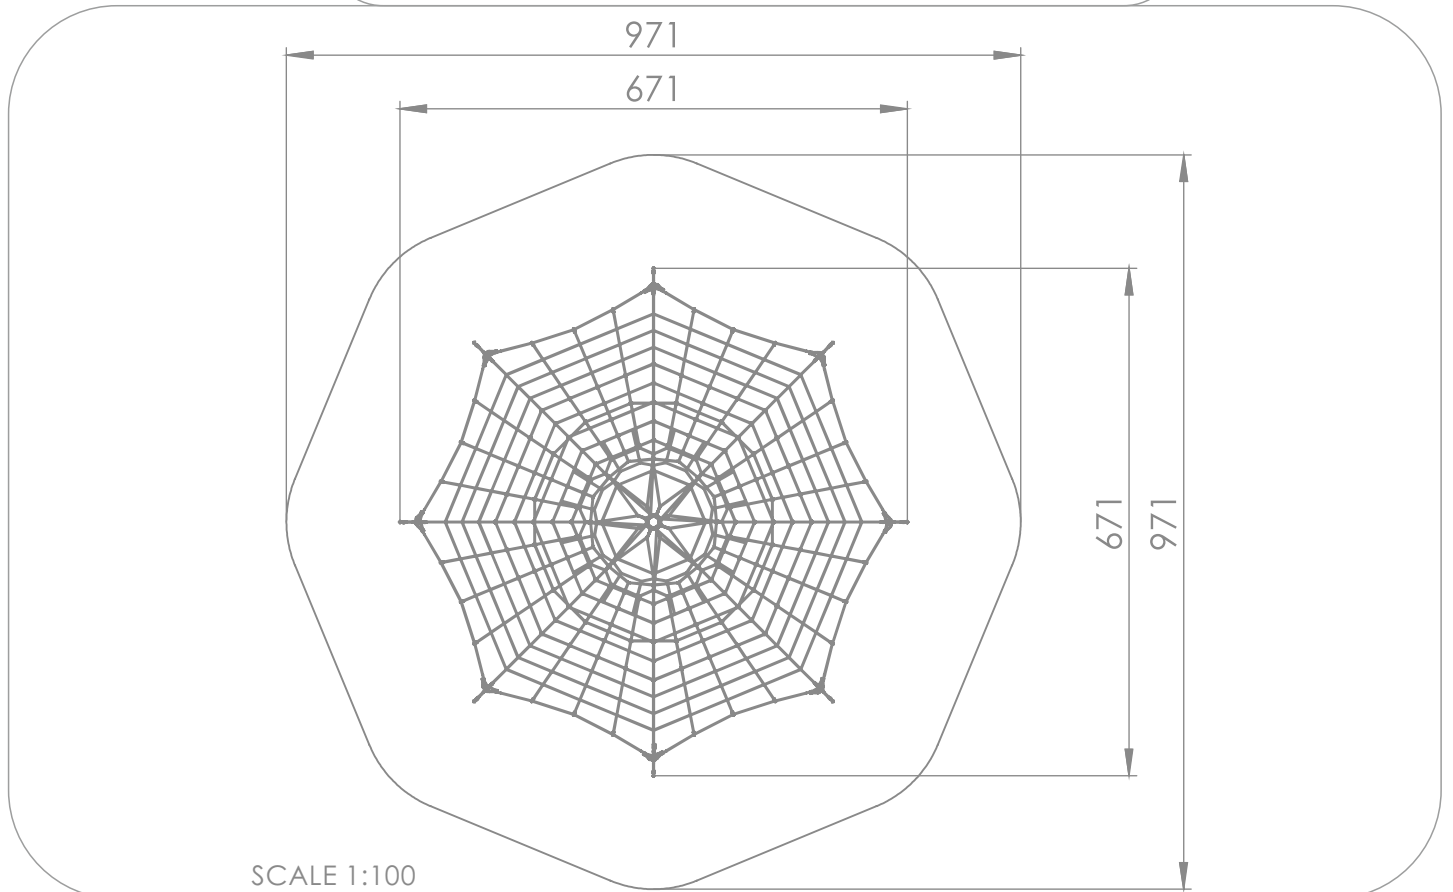

9104

ACROBAT

SOCIALIZING

CLIMBING

INFORMATION ABOUT THE PRODUCT

Dimensions	671 x 671 cm
Safety zone	971 x 971 cm
Safety zone area	70 m ²
Overall height	500 cm
Free fall height	150 cm
Amount of users	40
Product complies with EN 1176-1:2017	YES
Availability of spare parts	YES
Age range	3-12
According to EN 1176-1:2017 norm, the product requires applying a safety surface according to the product's free fall height.	

9104

ACROBAT

MATERIALS:

<p>SOLID CONSTRUCTION MADE OF BLACKSTEEL S235JR, CLEANED IN THE SANDBLASTING PROCESS</p>	<p>ROPE ENDINGS PRESSED IN A SLEEVE MADE OF DURABLE ALUMINUM ALLOY</p>	<p>PYRAMID TENSIONER MATERIAL: HOT - DIP GALVANISED STEEL</p>	<p>CONNECTING ELEMENTS LIKE SCREWS, NUTS, WASHERS MADE OF STAINLESS STEEL</p>
			
<p>ATTESTED 6 MM STAINLESS STEEL CHAINS</p>	<p>INNOVATIVE SYSTEM OF CONNECTORS OF STAINLESS STEEL CHAINS WITH POSTS</p>	<p>POLYPROPYLENE ROPES PP - MULTISPLIT TYPE WITH A STEEL CORE AND A DIAMETER OF 16 MM</p>	
