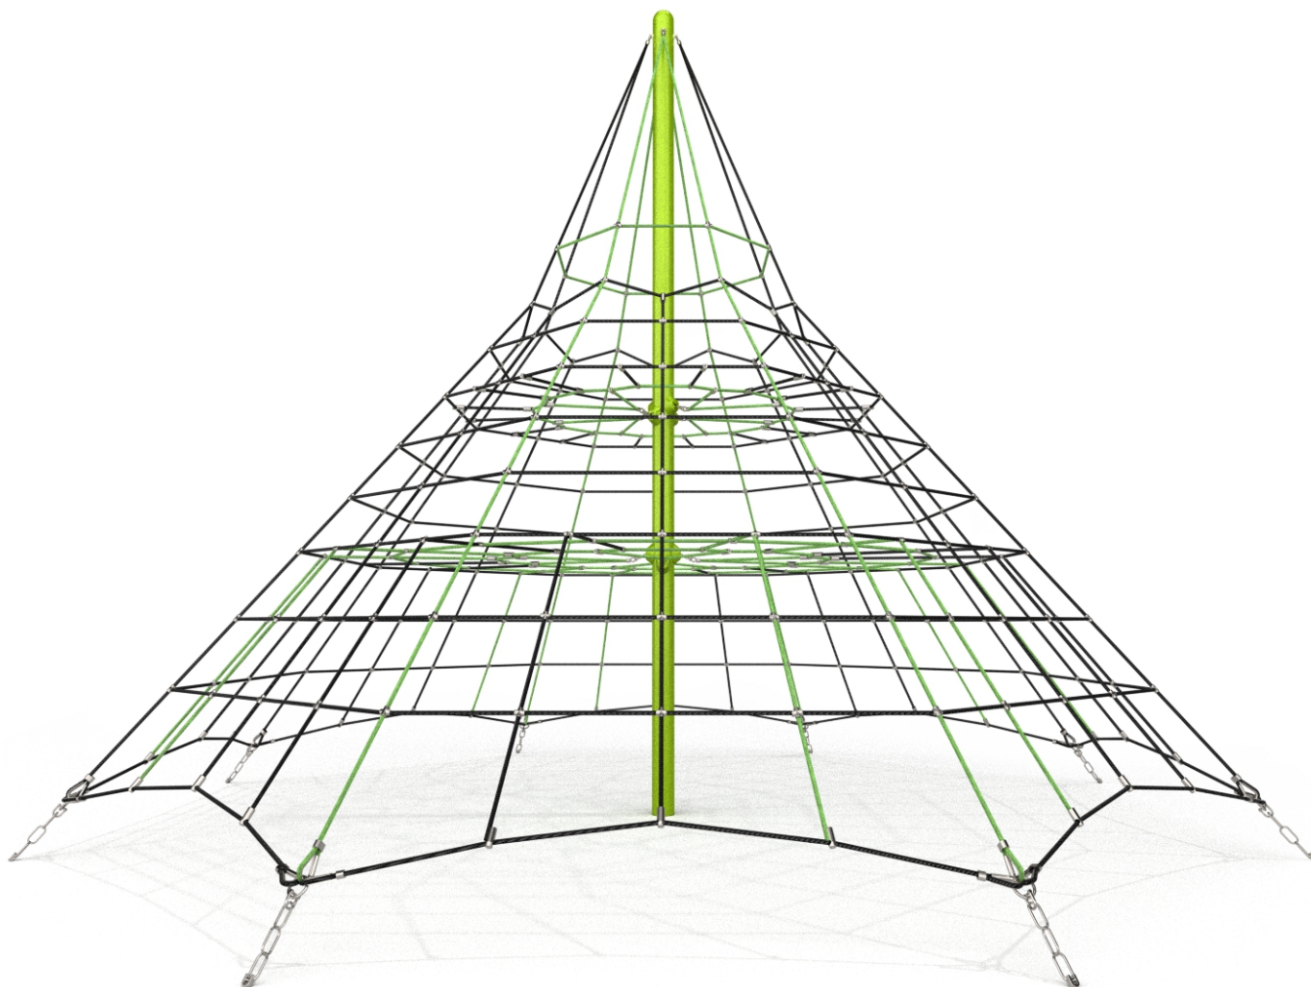

9104

ACROBAT

SOCIALIZING

CLIMBING

INFORMATION ABOUT THE PRODUCT

Dimensions	671 x 671 cm
Safety zone	971 x 971 cm
Safety zone area	70 m ²
Overall height	500 cm
Free fall height	150 cm
Amount of users	40
Product complies with EN 1176-1:2017	YES
Availability of spare parts	YES
Age range	3-12
According to EN 1176-1:2017 norm, the product requires applying a safety surface according to the product's free fall height.	

9104

ACROBAT

MATERIALS:

<p>SOLID CONSTRUCTION MADE OF BLACKSTEEL S235JR, CLEANED IN THE SANDBLASTING PROCESS</p>	<p>ROPE ENDINGS PRESSED IN A SLEEVE MADE OF DURABLE ALUMINUM ALLOY</p>	<p>PYRAMID TENSIONER MATERIAL: HOT - DIP GALVANISED STEEL</p>	<p>CONNECTING ELEMENTS LIKE SCREWS, NUTS, WASHERS MADE OF STAINLESS STEEL</p>
			
<p>ATTESTED 6 MM STAINLESS STEEL CHAINS</p>	<p>INNOVATIVE SYSTEM OF CONNECTORS OF STAINLESS STEEL CHAINS WITH POSTS</p>	<p>POLYPROPYLENE ROPES PP - MULTISPLIT TYPE WITH A STEEL CORE AND A DIAMETER OF 16 MM</p>	
