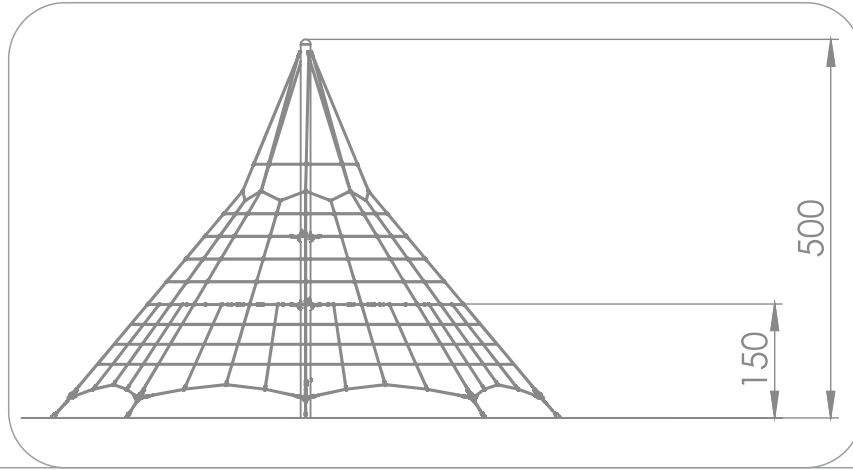

9104

ACROBAT

SOCIALIZING

CLIMBING

INFORMATION ABOUT THE PRODUCT

Dimensions	671 x 671 cm
Safety zone	971 x 971 cm
Safety zone area	70 m ²
Overall height	500 cm
Free fall height	150 cm
Amount of users	40
Product complies with EN 1176-1:2017	YES
Availability of spare parts	YES
Age range	3-12
According to EN 1176-1:2017 norm, the product requires applying a safety surface according to the product's free fall height.	

9104

ACROBAT

MATERIALS:

<p>SOLID CONSTRUCTION MADE OF BLACKSTEEL S235JR, CLEANED IN THE SANDBLASTING PROCESS</p>	<p>ROPE ENDINGS PRESSED IN A SLEEVE MADE OF DURABLE ALUMINUM ALLOY</p>	<p>PYRAMID TENSIONER MATERIAL: HOT - DIP GALVANISED STEEL</p>	<p>CONNECTING ELEMENTS LIKE SCREWS, NUTS, WASHERS MADE OF STAINLESS STEEL</p>
			
<p>ATTESTED 6 MM STAINLESS STEEL CHAINS</p>	<p>INNOVATIVE SYSTEM OF CONNECTORS OF STAINLESS STEEL CHAINS WITH POSTS</p>	<p>POLYPROPYLENE ROPES PP - MULTISPLIT TYPE WITH A STEEL CORE AND A DIAMETER OF 16 MM</p>	
