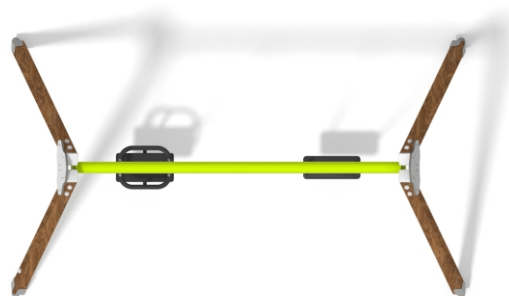

8003

SOCIALIZING

SWINGING

INFORMATION ABOUT THE PRODUCT

Dimensions	197 x 345 cm
Safety zone	750 x 307 cm
Safety zone area	24 m ²
Overall height	251 cm
Free fall height	132 cm
Amount of users	2
Product complies with EN 1176-1:2017	YES
Availability of spare parts	YES
Age range	1-12
<small>According to EN 1176-1:2017 norm, the product requires applying a safety surface according to the product's free fall height.</small>	

8003

SCALE 1:50

MATERIALS:

<p>SOFT CONIFER WOOD, 90 X 90 MM, CORELESS, GLUED IN LAYERS WITH POLYURETHANE GLUES, TOTALLY RESISTANT TO WATER</p>	<p>STEEL CONSTRUCTION: Ø114 PIPES, POWDER GALVANIZED AND COVERED IN POWDER COATING PAINT</p>	<p>THE SEATS ARE MADE WITH AN ALUMINUM CONSTRUCTION COVERED WITH A SOFT EPDM RUBBER, HANGED ON 6MM STAINLESS STEEL CHAINS</p>	<p>SAFETY SEAT MADE OF ALUMINUM AND STAINLESS STEEL COVERED WITH SOFT POLYURETHANE</p>
