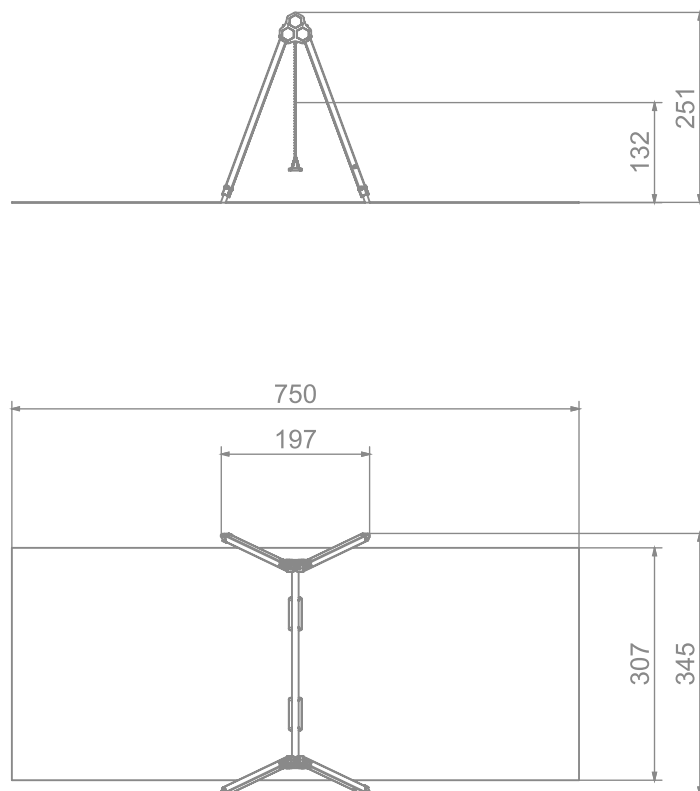

8003

SOCIALIZING

SWINGING

INFORMATION ABOUT THE PRODUCT

Dimensions	197 x 345 cm
Safety zone	750 x 307 cm
Safety zone area	24 m ²
Overall height	251 cm
Free fall height	132 cm
Amount of users	2
Product complies with EN 1176-1:2017	YES
Availability of spare parts	YES
Age range	1-12
<small>According to EN 1176-1:2017 norm, the product requires applying a safety surface according to the product's free fall height.</small>	

8003

SCALE 1:50

MATERIALS:

<p>SOFT CONIFER WOOD, 90 X 90 MM, CORELESS, GLUED IN LAYERS WITH POLYURETHANE GLUES, TOTALLY RESISTANT TO WATER</p>	<p>STEEL CONSTRUCTION: Ø114 PIPES, POWDER GALVANIZED AND COVERED IN POWDER COATING PAINT</p>	<p>THE SEATS ARE MADE WITH AN ALUMINUM CONSTRUCTION COVERED WITH A SOFT EPDM RUBBER, HANGED ON 6MM STAINLESS STEEL CHAINS</p>	<p>SAFETY SEAT MADE OF ALUMINUM AND STAINLESS STEEL COVERED WITH SOFT POLYURETHANE</p>
