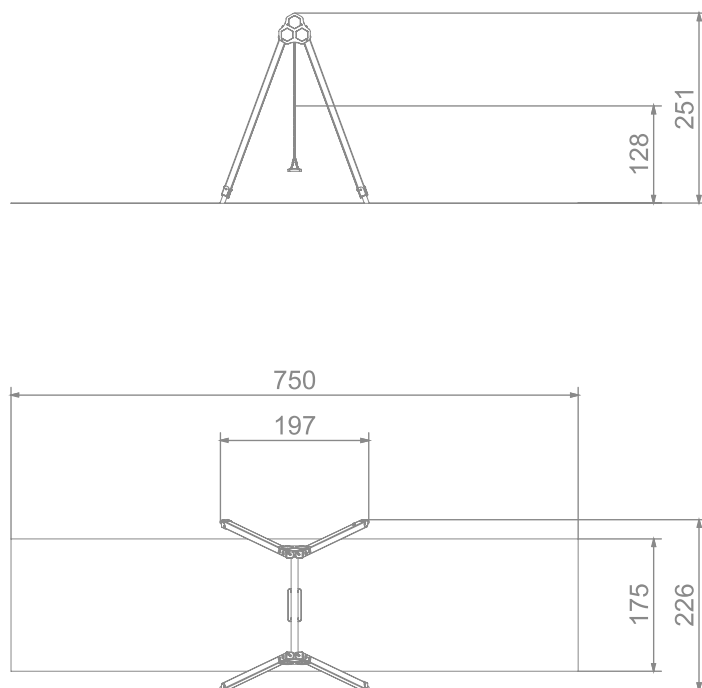

8004

ECO

SOCIALIZING

SWINGING

INFORMATION ABOUT THE PRODUCT

Dimensions	197 x 226 cm
Safety zone	750 x 175 cm
Safety zone area	14 m ²
Overall height	251 cm
Free fall height	128 cm
Amount of users	1
Product complies with EN 1176-1:2017-12	YES
Availability of spare parts	YES
Age range	1-12

According to EN 1176-1:2017-12 norm, the product requires applying a safety surface according to the product's free fall height.

8004

SINGLE

SCALE 1:100

MATERIALS:

SOFT CONIFER WOOD
90 X 90 MM, CORELESS,
GLUED IN LAYERS WITH
POLYURETHANE GLUES,
TOTALLY RESISTANT TO
WATER