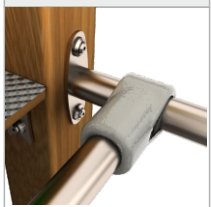

8006

ECO

SOCIALIZING

CLIMBING

INFORMATION ABOUT THE PRODUCT

Dimensions	14 x 243 cm
Safety zone	314 x 543 cm
Safety zone area	16 m ²
Overall height	132 cm
Free fall height	117 cm
Amount of users	3
Product complies with EN 1176-1:2017	YES
Availability of spare parts	YES
Age range	3-12

According to EN 1176-1:2017 norm, the product requires applying a safety surface according to the product's free fall height.

8006

MATERIALS:

SOFT CONIFER WOOD
90 X 90 MM, CORELESS,
GLUED IN LAYERS WITH
POLYURETHANE GLUES,
TOTALLY RESISTANT TO WATER.

WOODEN POSTS
ANCHORED TO THE
GROUND WITH POWDER
GALVANIZED AND
POWDER COATED STEEL
ANCHORS.

PATENTED SYSTEM OF
CONNECTORS AND
CLAMPS MADE OF
STRONG ALUMINIUM
ALLOY.

CONNECTING ELEMENTS
LIKE SCREWS, NUTS,
WASHERS MADE OF
STAINLESS STEEL.