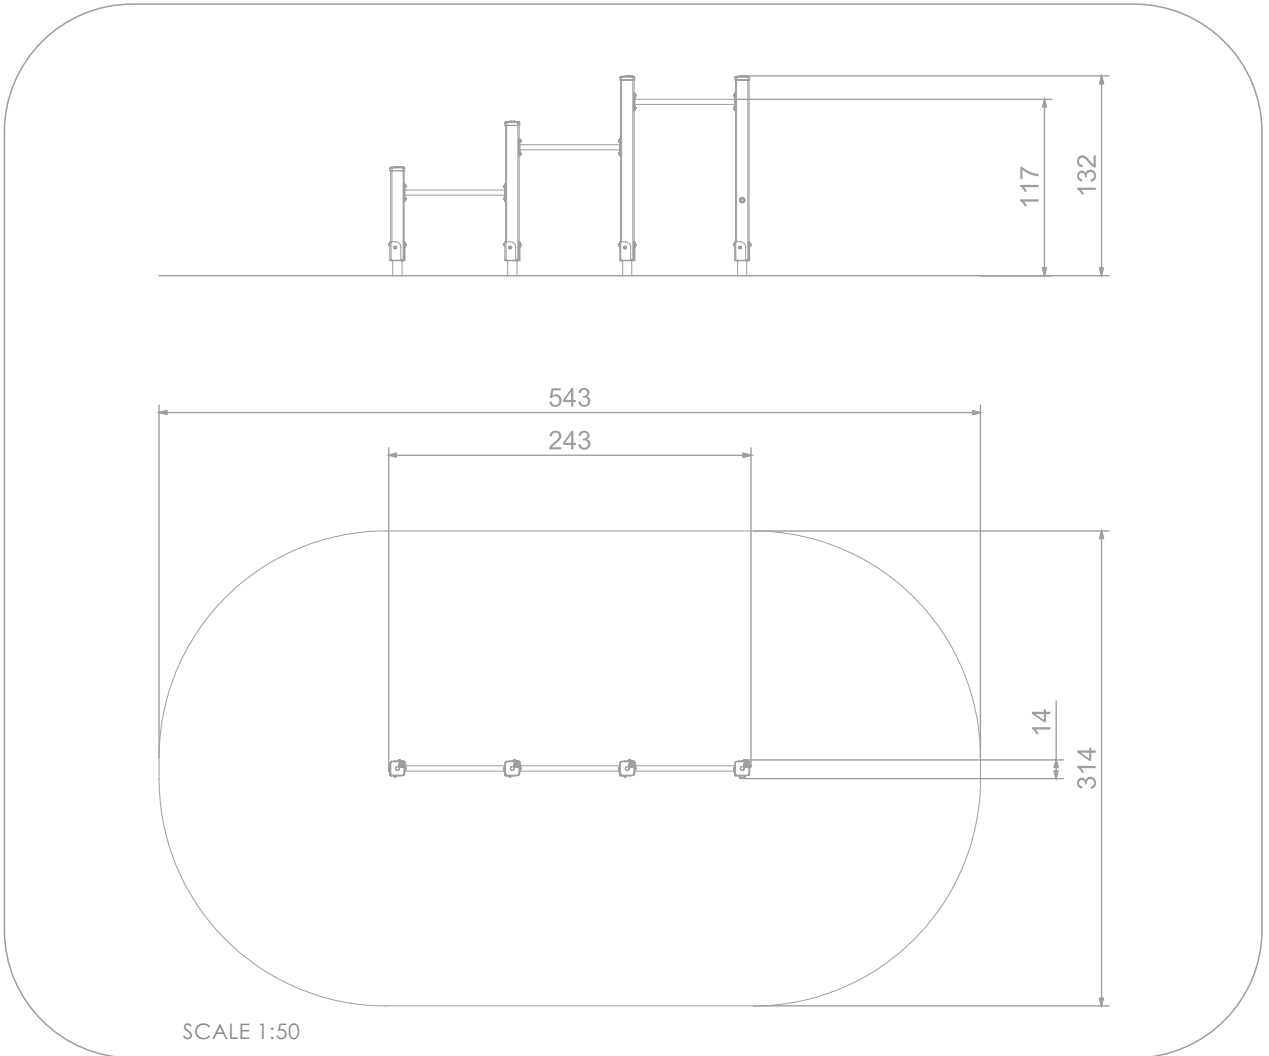

8006

ECO

SOCIALIZING

CLIMBING

INFORMATION ABOUT THE PRODUCT

Dimensions	14 x 243 cm
Safety zone	314 x 543 cm
Safety zone area	16 m ²
Overall height	132 cm
Free fall height	117 cm
Amount of users	3
Product complies with EN 1176-1:2017	YES
Availability of spare parts	YES
Age range	3-12

According to EN 1176-1:2017 norm, the product requires applying a safety surface according to the product's free fall height.

8006

MATERIALS:

SOFT CONIFER WOOD
90 X 90 MM, CORELESS,
GLUED IN LAYERS WITH
POLYURETHANE GLUES,
TOTALLY RESISTANT TO WATER.