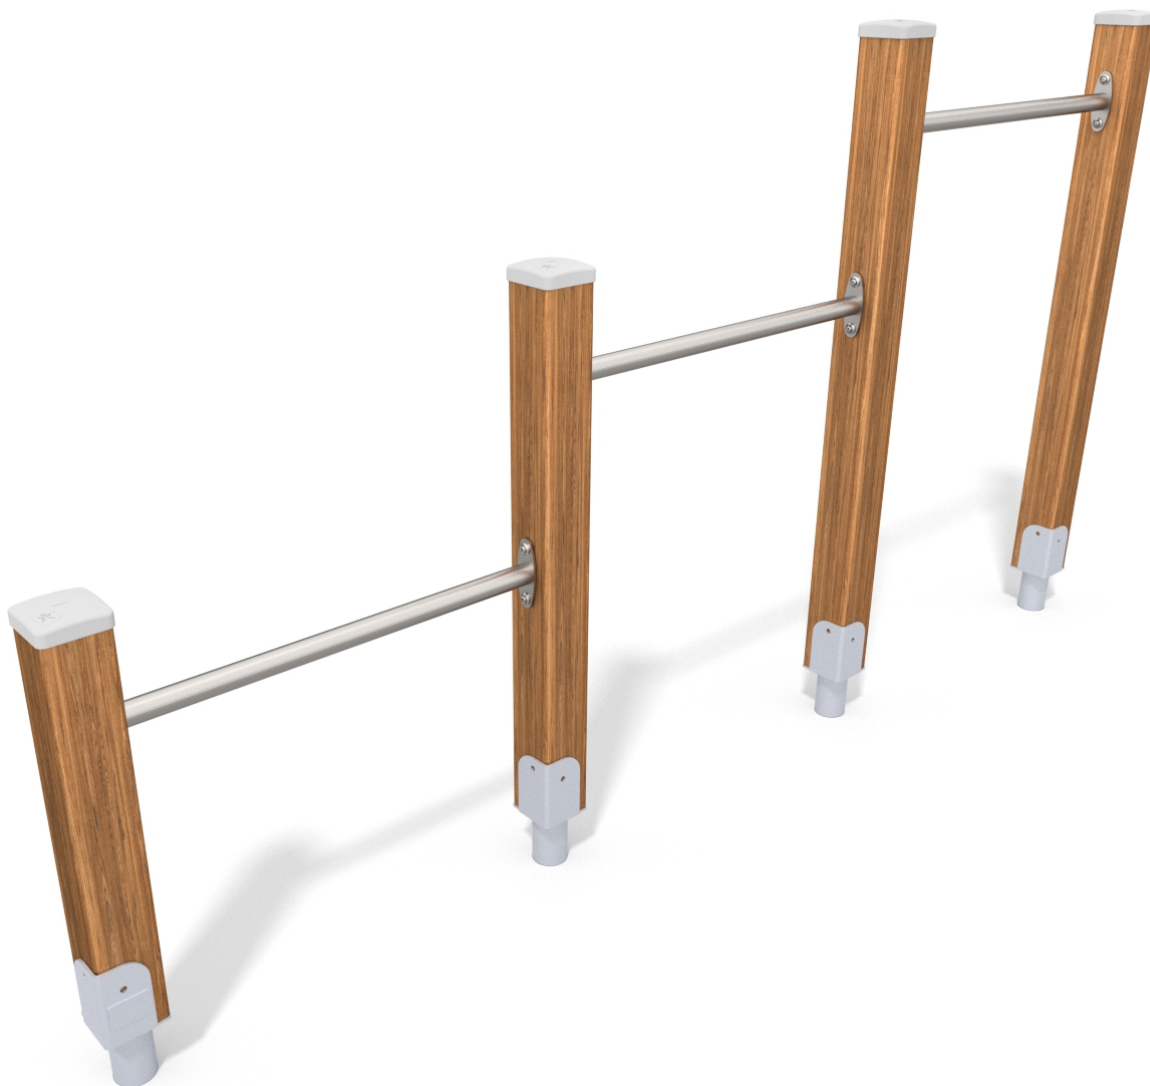

8006

ECO

SOCIALIZING

CLIMBING

INFORMATION ABOUT THE PRODUCT

Dimensions	14 x 243 cm
Safety zone	314 x 543 cm
Safety zone area	16 m ²
Overall height	132 cm
Free fall height	117 cm
Amount of users	3
Product complies with EN 1176-1:2017	YES
Availability of spare parts	YES
Age range	3-12

According to EN 1176-1:2017 norm, the product requires applying a safety surface according to the product's free fall height.

8006

MATERIALS:

SOFT CONIFER WOOD
90 X 90 MM, CORELESS,
GLUED IN LAYERS WITH
POLYURETHANE GLUES,
TOTALLY RESISTANT TO WATER.

WOODEN POSTS
ANCHORED TO THE
GROUND WITH POWDER
GALVANIZED AND
POWDER COATED STEEL
ANCHORS.

PATENTED SYSTEM OF
CONNECTORS AND
CLAMPS MADE OF
STRONG ALUMINIUM
ALLOY.

CONNECTING ELEMENTS
LIKE SCREWS, NUTS,
WASHERS MADE OF
STAINLESS STEEL.