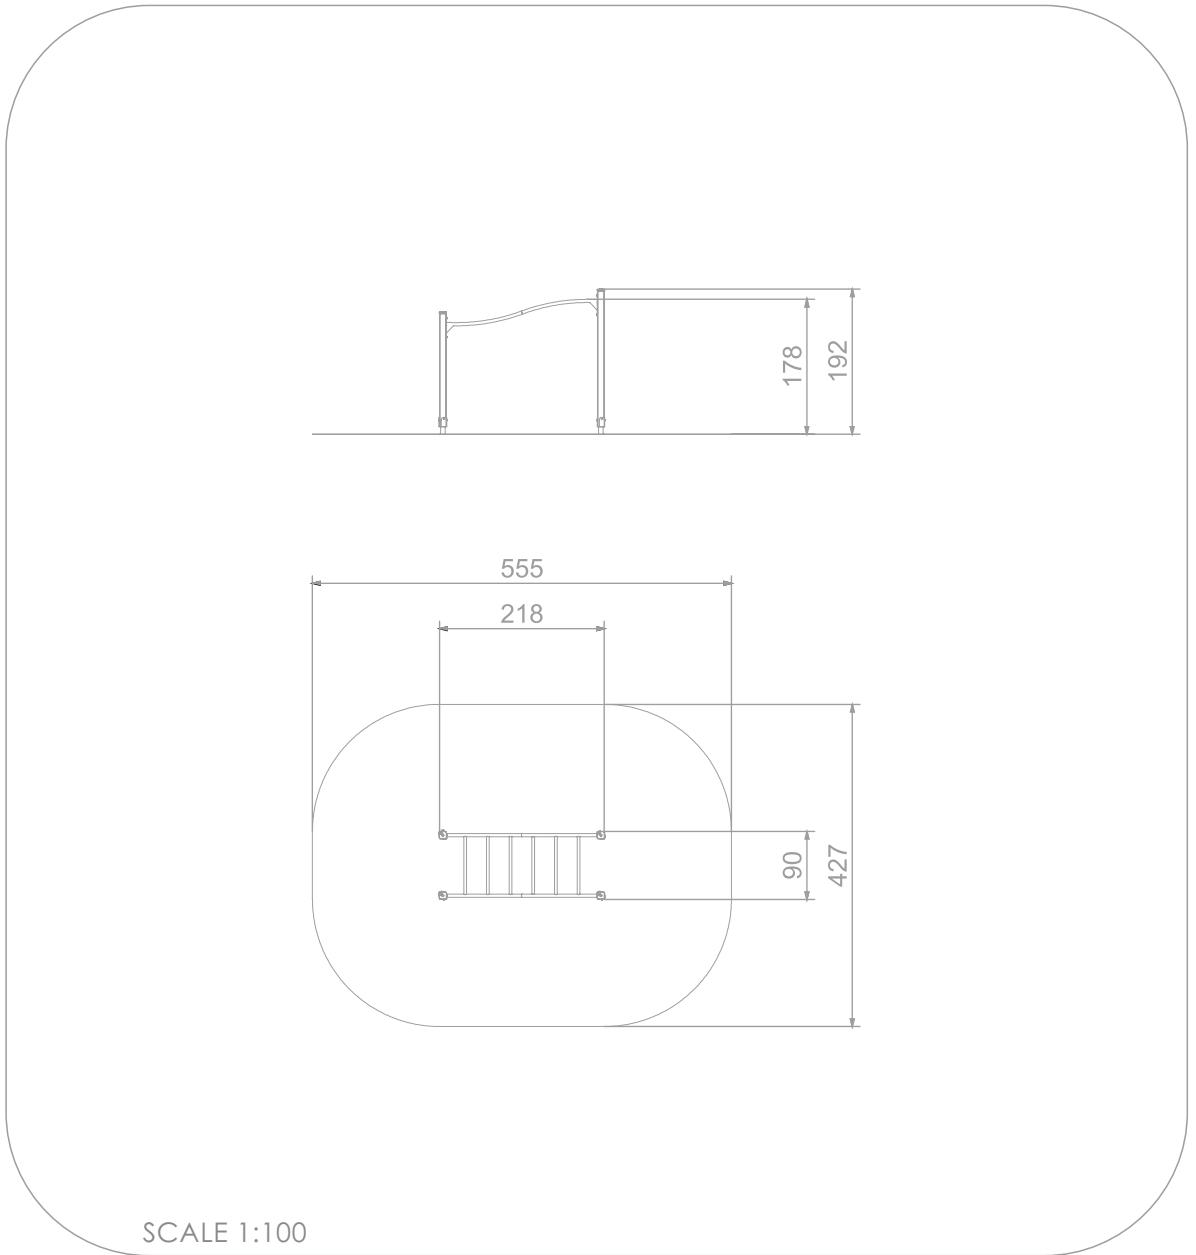

8007

ECO

SOCIALIZING

CLIMBING

INFORMATION ABOUT THE PRODUCT

Dimensions	90 x 218 cm
Safety zone	427 x 555 cm
Safety zone area	22 m ²
Overall height	192 cm
Free fall height	178 cm
Amount of users	4
Product complies with EN 1176-1:2017	YES
Availability of spare parts	YES
Age range	3-12

According to EN 1176-1:2017 norm, the product requires applying a safety surface according to the product's free fall height.

8007

SCALE 1:100

MATERIALS:

SOFT CONIFER WOOD
90 X 90 MM, CORELESS,
GLUED IN LAYERS WITH
POLYURETHANE GLUES,
TOTALLY RESISTANT TO WATER.