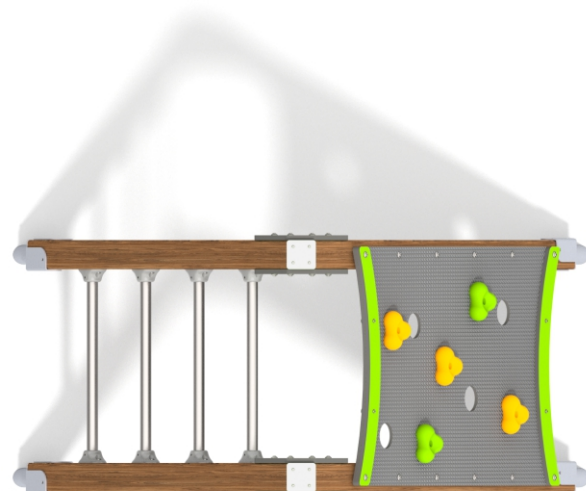

8010

ECO

SOCIALIZING

CLIMBING

INFORMATION ABOUT THE PRODUCT

Dimensions	85 x 178 cm
Safety zone	385 x 478 cm
Safety zone area	17 m ²
Overall height	151 cm
Free fall height	151 cm
Amount of users	2
Product complies with EN 1176-1:2017	YES
Availability of spare parts	YES
Age range	3-12

According to EN 1176-1:2017 norm, the product requires applying a safety surface according to the product's free fall height.

8010

MATERIALS:

SOFT CONIFER WOOD CORELESS, GLUED IN LAYERS WITH POLYURETHANE GLUES, TOTALLY RESISTANT TO WATER.

WOODEN POSTS ANCHORED TO THE GROUND WITH POWDER GALVANIZED AND POWDER COATED STEEL ANCHORS.

CLIMBING ROCKS MADE OF CHIPPINGS AND COLOURFUL POLYESTER RESIN.

SYSTEM OF CONNECTORS AND CLAMPS MADE OF STRONG ALUMINIUM ALLOY.

CONNECTING ELEMENTS LIKE SCREWS, NUTS, WASHERS MADE OF STAINLESS STEEL.