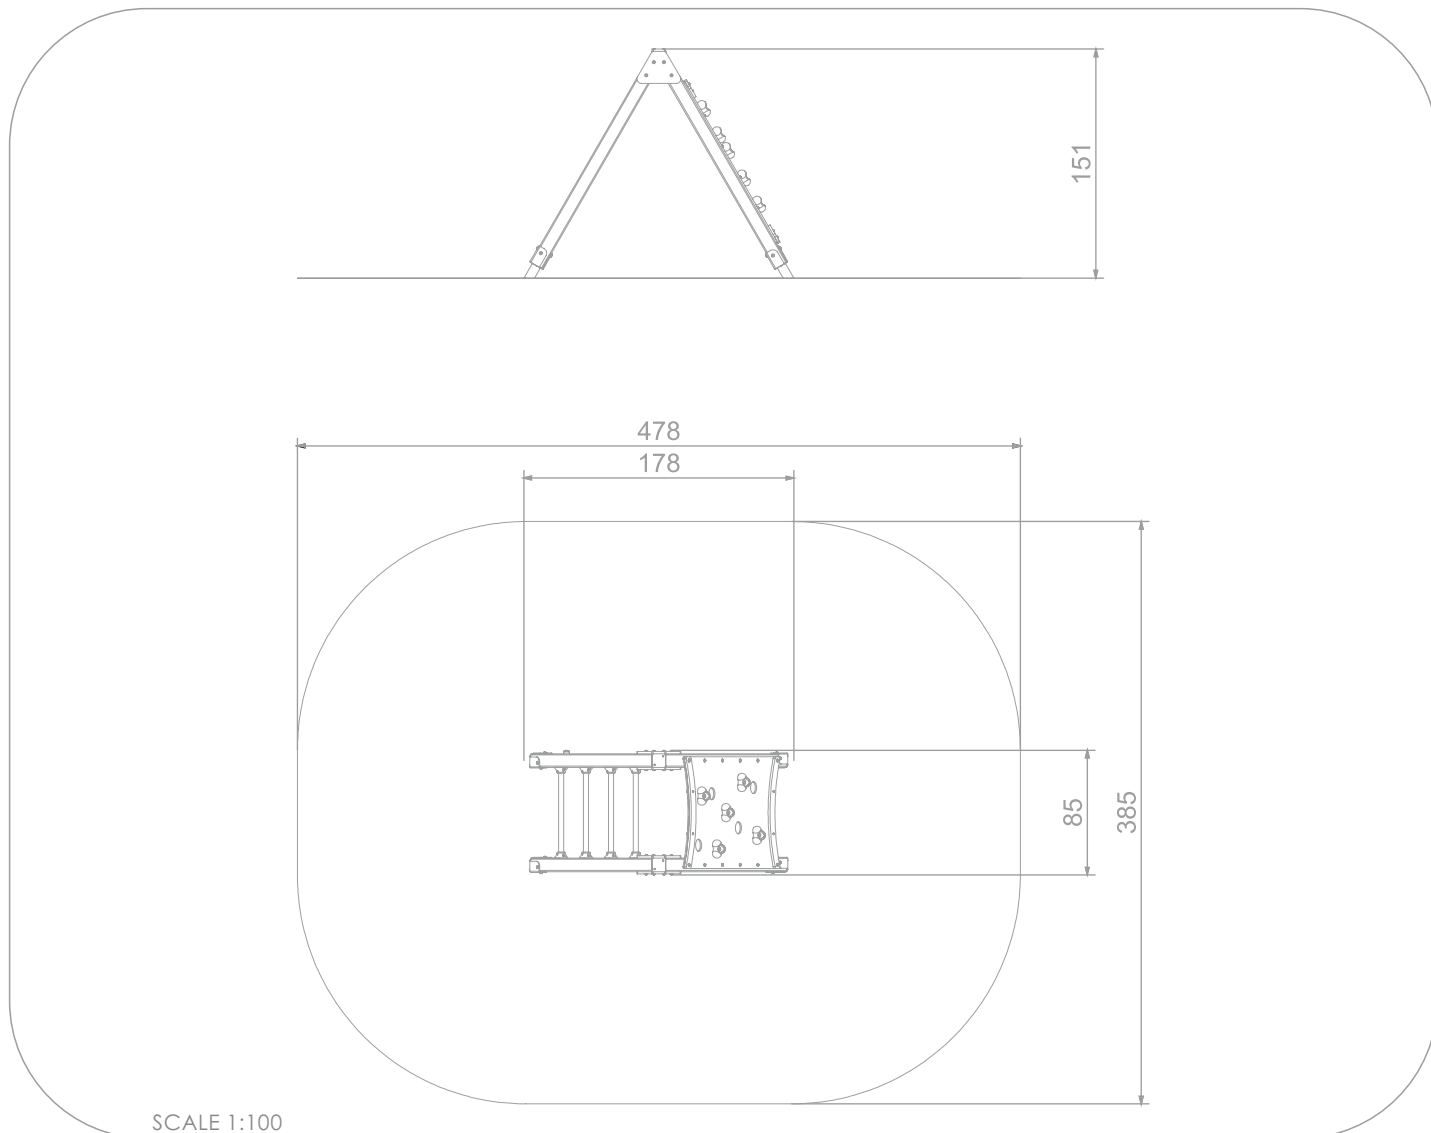

8010

ECO

SOCIALIZING

CLIMBING

INFORMATION ABOUT THE PRODUCT

Dimensions	85 x 178 cm
Safety zone	385 x 478 cm
Safety zone area	17 m ²
Overall height	151 cm
Free fall height	151 cm
Amount of users	2
Product complies with EN 1176-1:2017	YES
Availability of spare parts	YES
Age range	3-12

According to EN 1176-1:2017 norm, the product requires applying a safety surface according to the product's free fall height.

8010

MATERIALS:

SOFT CONIFER WOOD CORELESS, GLUED IN LAYERS WITH POLYURETHANE GLUES, TOTALLY RESISTANT TO WATER.