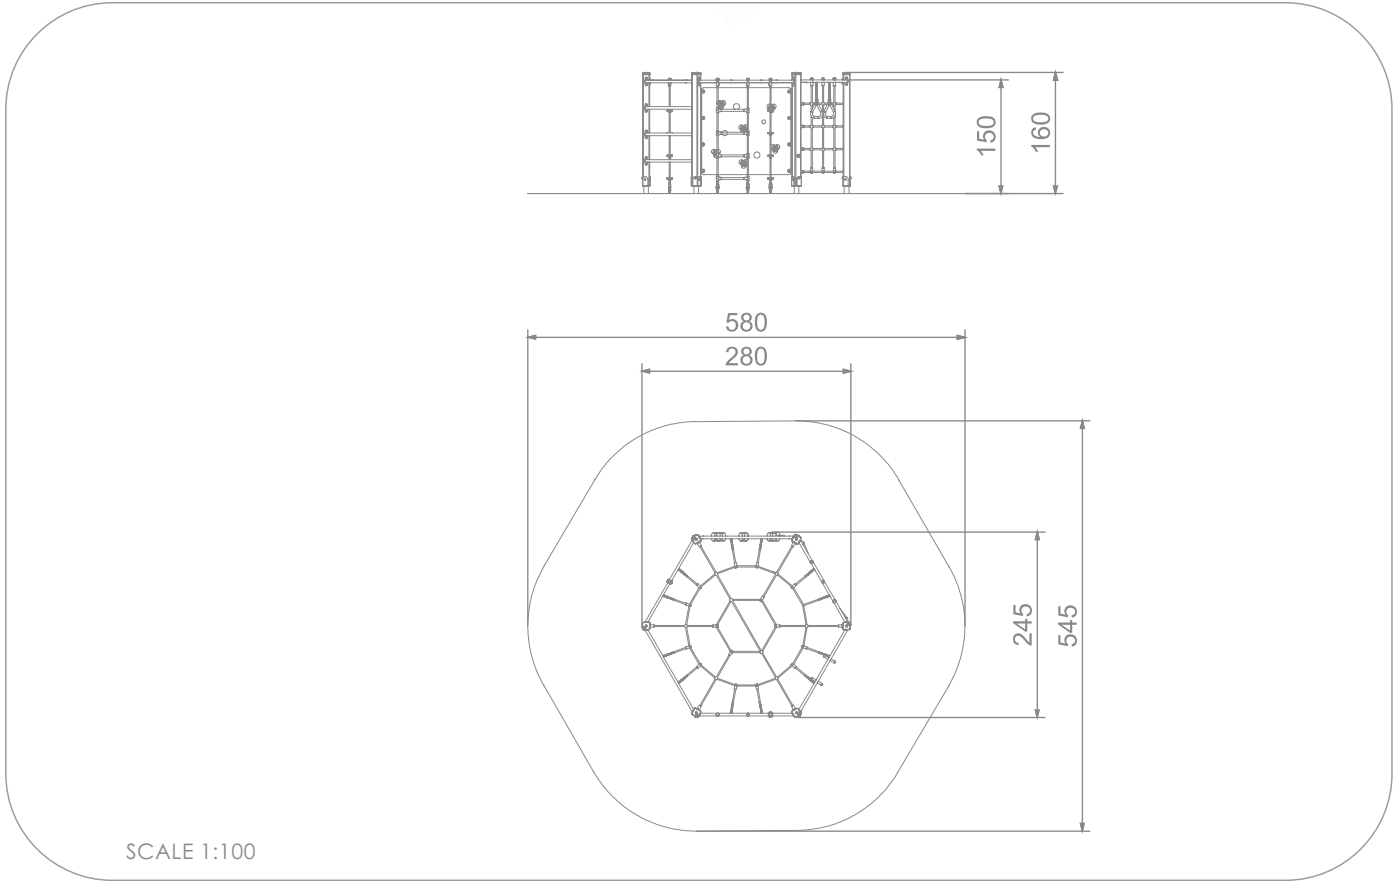

8028

ECO

SOCIALIZING

CLIMBING

INFORMATION ABOUT THE PRODUCT

Dimensions	245 x 280 cm
Safety zone	545 x 580 cm
Safety zone area	25 m ²
Overall height	160 cm
Free fall height	150 cm
Amount of users	16
Product complies with EN 1176-1:2017	YES
Availability of spare parts	YES
Age range	3-12

According to EN 1176-1:2017 norm, the product requires applying a safety surface according to the product's free fall height.

8028

ECO

SCALE 1:100

MATERIALS:

<p>SOFT CONIFER WOOD CORELESS, GLUED IN LAYERS WITH POLYURETHANE GLUES, TOTALLY RESISTANT TO WATER.</p>	<p>WOODEN POSTS ANCHORED TO THE GROUND WITH POWDER GALVANIZED AND POWDER COATED STEEL ANCHORS.</p>	<p>PATENTED SYSTEM OF CONNECTORS AND CLAMPS MADE OF STRONG ALUMINIUM ALLOY.</p>	
			
<p>ANTI-SLIP ANTHRACITE 10MM HPL PLATFORM PLATE WITH A VERY HIGH RESISTANCE TO WEATHER CONDITIONS AND ATTRITION.</p>	<p>SLIDES MADE OF STAINLESS STEEL AISI 304. METAL SHEET WITH A THICKNESS OF 2 MM FORMED IN A CNC TECHNIQUE.</p>	<p>SYSTEM OF CONNECTORS AND CLAMPS MADE OF STRONG ALUMINIUM ALLOY.</p>	<p>PLATES OF THE WALLS MADE OF COLOURFUL TRIPLE LAYERED 15 MM HDPE POLYETHYLENE, IN THE HIGHEST QUALITY, TOTALLY DAMP-PROOF.</p>
