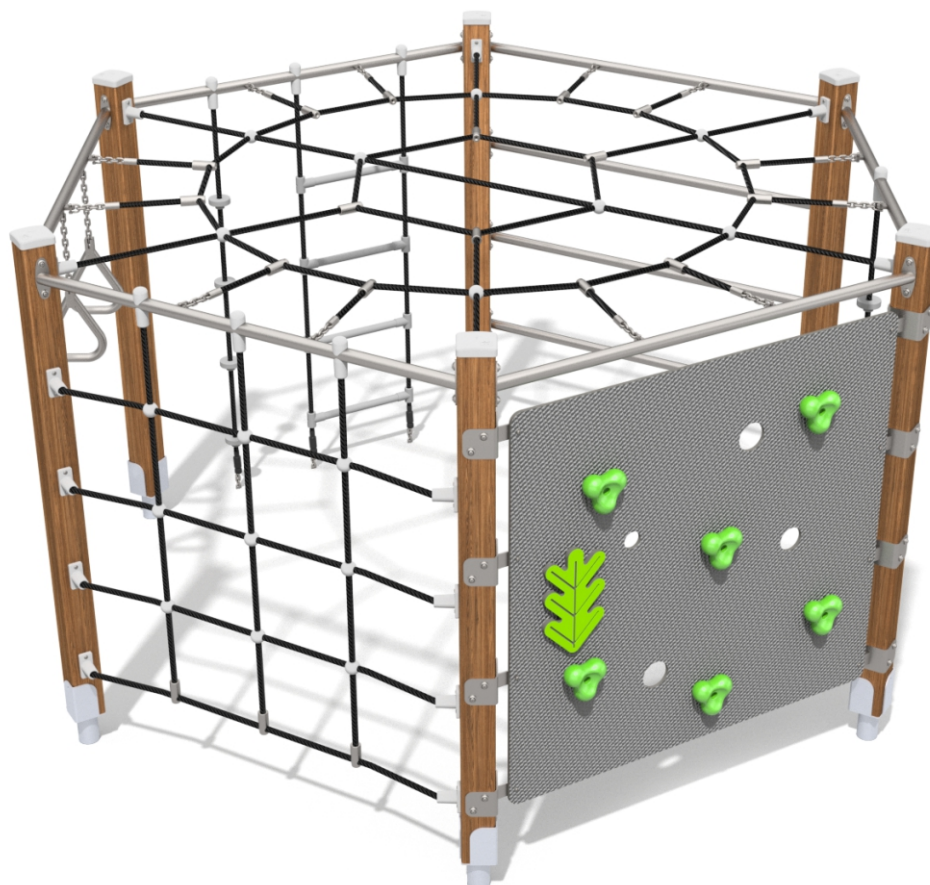

8028

ECO

SOCIALIZING

CLIMBING

INFORMATION ABOUT THE PRODUCT

Dimensions	245 x 280 cm
Safety zone	545 x 580 cm
Safety zone area	25 m ²
Overall height	160 cm
Free fall height	150 cm
Amount of users	16
Product complies with EN 1176-1:2017	YES
Availability of spare parts	YES
Age range	3-12

According to EN 1176-1:2017 norm, the product requires applying a safety surface according to the product's free fall height.

8028

ECO

SCALE 1:100

MATERIALS:

<p>SOFT CONIFER WOOD CORELESS, GLUED IN LAYERS WITH POLYURETHANE GLUES, TOTALLY RESISTANT TO WATER.</p>	<p>WOODEN POSTS ANCHORED TO THE GROUND WITH POWDER GALVANIZED AND POWDER COATED STEEL ANCHORS.</p>	<p>PATENTED SYSTEM OF CONNECTORS AND CLAMPS MADE OF STRONG ALUMINIUM ALLOY.</p>	
			
<p>ANTI-SLIP ANTHRACITE 10MM HPL PLATFORM PLATE WITH A VERY HIGH RESISTANCE TO WEATHER CONDITIONS AND ATTRITION.</p>	<p>SLIDES MADE OF STAINLESS STEEL AISI 304. METAL SHEET WITH A THICKNESS OF 2 MM FORMED IN A CNC TECHNIQUE.</p>	<p>SYSTEM OF CONNECTORS AND CLAMPS MADE OF STRONG ALUMINIUM ALLOY.</p>	<p>PLATES OF THE WALLS MADE OF COLOURFUL TRIPLE LAYERED 15 MM HDPE POLYETHYLENE, IN THE HIGHEST QUALITY, TOTALLY DAMP-PROOF.</p>
