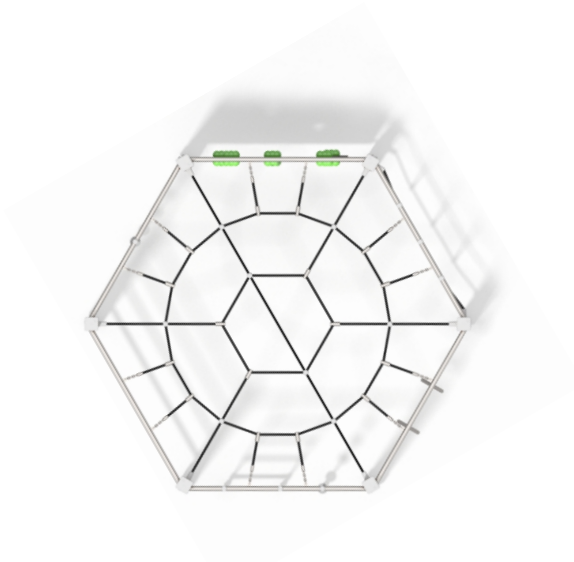

8028

ECO

SOCIALIZING

CLIMBING

INFORMATION ABOUT THE PRODUCT

Dimensions	245 x 280 cm
Safety zone	545 x 580 cm
Safety zone area	25 m ²
Overall height	160 cm
Free fall height	150 cm
Amount of users	16
Product complies with EN 1176-1:2017	YES
Availability of spare parts	YES
Age range	3-12

According to EN 1176-1:2017 norm, the product requires applying a safety surface according to the product's free fall height.

8028

ECO

SCALE 1:100

MATERIALS:

<p>SOFT CONIFER WOOD CORELESS, GLUED IN LAYERS WITH POLYURETHANE GLUES, TOTALLY RESISTANT TO WATER.</p>	<p>WOODEN POSTS ANCHORED TO THE GROUND WITH POWDER GALVANIZED AND POWDER COATED STEEL ANCHORS.</p>	<p>PATENTED SYSTEM OF CONNECTORS AND CLAMPS MADE OF STRONG ALUMINIUM ALLOY.</p>	
			
<p>ANTI-SLIP ANTHRACITE 10MM HPL PLATFORM PLATE WITH A VERY HIGH RESISTANCE TO WEATHER CONDITIONS AND ATTRITION.</p>	<p>SLIDES MADE OF STAINLESS STEEL AISI 304. METAL SHEET WITH A THICKNESS OF 2 MM FORMED IN A CNC TECHNIQUE.</p>	<p>SYSTEM OF CONNECTORS AND CLAMPS MADE OF STRONG ALUMINIUM ALLOY.</p>	<p>PLATES OF THE WALLS MADE OF COLOURFUL TRIPLE LAYERED 15 MM HDPE POLYETHYLENE, IN THE HIGHEST QUALITY, TOTALLY DAMP-PROOF.</p>
