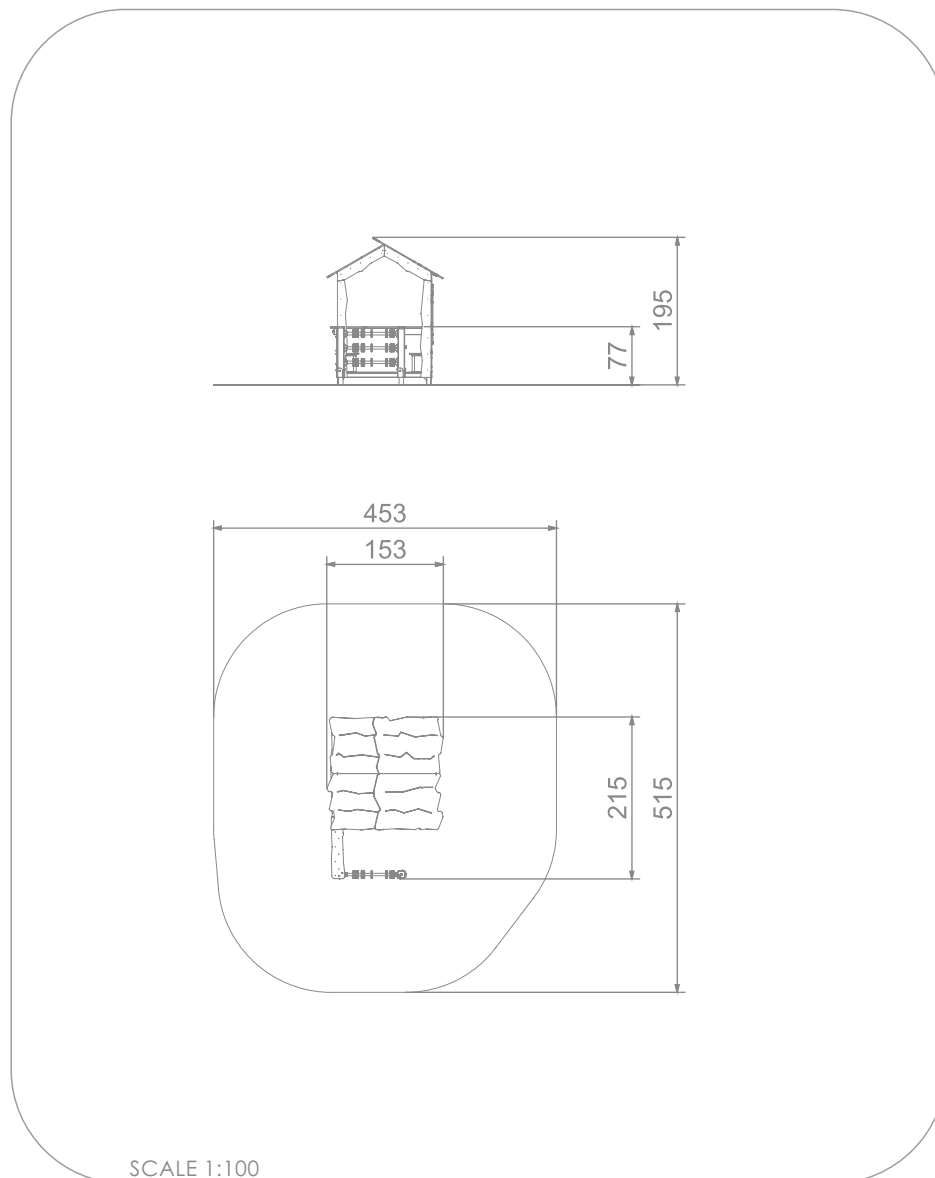

8036

ECO

SOCIALIZING

INFORMATION ABOUT THE PRODUCT

Dimensions	215 x 153 cm
Safety zone	515 x 453 cm
Safety zone area	21 m ²
Overall height	195 cm
Free fall height	77 cm
Amount of users	7
Product complies with EN 1176-1:2017	YES
Availability of spare parts	YES
Age range	1-8

According to EN 1176-1:2017 norm, the product requires applying a safety surface according to the product's free fall height.

8036

MATERIALS:

<p>SOFT CONIFER WOOD CORELESS, GLUED IN LAYERS WITH POLYURETHANE GLUES, TOTALLY RESISTANT TO WATER.</p>	<p>WOODEN POSTS ANCHORED TO THE GROUND WITH POWDER GALVANIZED AND POWDER COATED STEEL ANCHORS.</p>	<p>PATENTED SYSTEM OF CONNECTORS AND CLAMPS MADE OF STRONG ALUMINIUM ALLOY.</p>	
			
<p>ANTI-SLIP ANTHRACITE 10MM HPL PLATFORM PLATE WITH A VERY HIGH RESISTANCE TO WEATHER CONDITIONS AND ATTRITION.</p>	<p>SLIDES MADE OF STAINLESS STEEL AISI 304. METAL SHEET WITH A THICKNESS OF 2 MM FORMED IN A CNC TECHNIQUE.</p>	<p>SYSTEM OF CONNECTORS AND CLAMPS MADE OF STRONG ALUMINIUM ALLOY.</p>	<p>PLATES OF THE WALLS MADE OF COLOURFUL TRIPLE LAYERED 15 MM HDPE POLYETHYLENE, IN THE HIGHEST QUALITY, TOTALLY DAMP-PROOF.</p>
