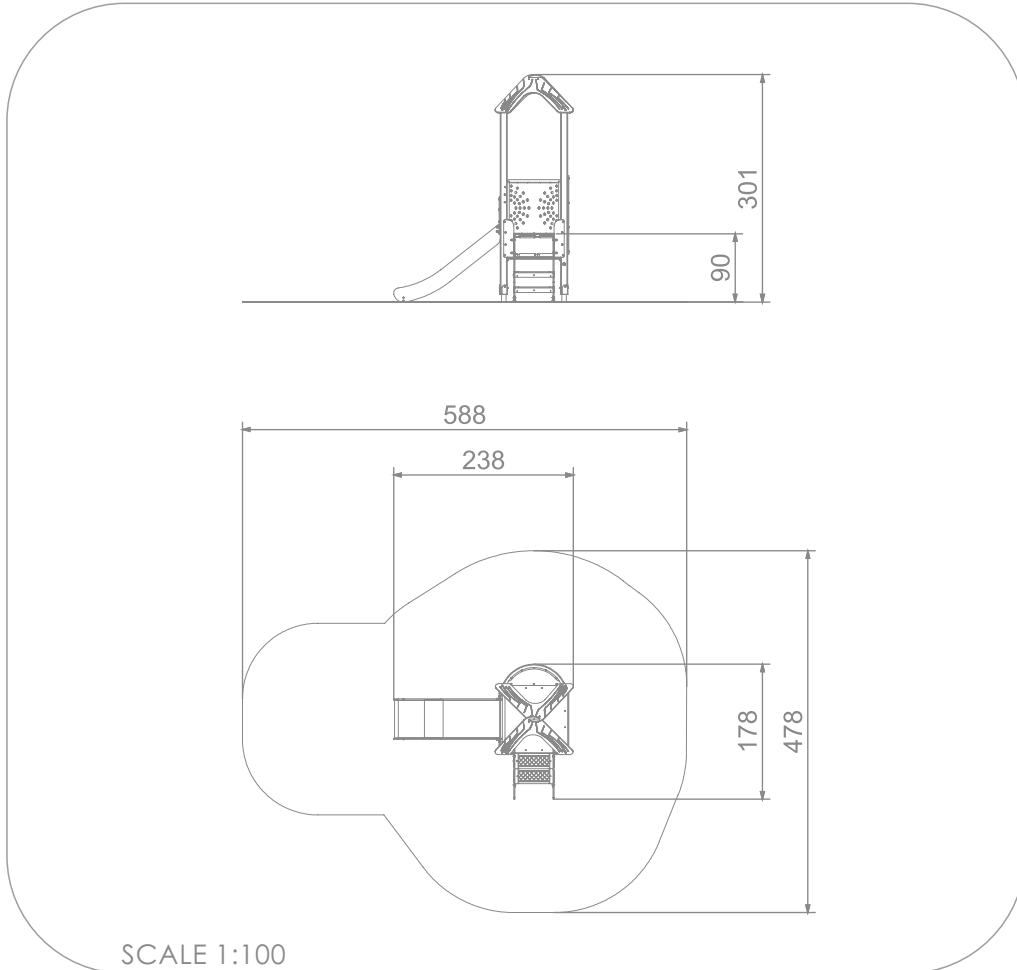

8042

ECO

SOCIALIZING

SLIDING

INFORMATION ABOUT THE PRODUCT

Dimensions	178 x 238 cm
Safety zone	478 x 588 cm
Safety zone area	21 m ²
Overall height	301 cm
Free fall height	90 cm
Amount of users	5
Product complies with EN 1176-1:2017	YES
Availability of spare parts	YES
Age range	1-8

According to EN 1176-1:2017 norm, the product requires applying a safety surface according to the product's free fall height.

8042

ECO

MATERIALS:

<p>SOFT CONIFER WOOD 90 X 90 MM, CORELESS, GLUED IN LAYERS WITH POLYURETHANE GLUES, TOTALLY RESISTANT TO WATER.</p>	<p>WOODEN POSTS ANCHORED TO THE GROUND WITH POWDER GALVANIZED AND POWDER COATED STEEL ANCHORS.</p>	<p>PATENTED SYSTEM OF CONNECTORS AND CLAMPS MADE OF STRONG ALUMINIUM ALLOY.</p>	
			
<p>ANTI-SLIP ANTHRACITE 10MM HPL PLATFORM PLATE WITH A VERY HIGH RESISTANCE TO WEATHER CONDITIONS AND ATTRITION.</p>	<p>SLIDES MADE OF STAINLESS STEEL AISI 304. METAL SHEET WITH A THICKNESS OF 2 MM FORMED IN A CNC TECHNIQUE.</p>	<p>SYSTEM OF CONNECTORS AND CLAMPS MADE OF STRONG ALUMINIUM ALLOY.</p>	<p>PLATES OF THE WALLS MADE OF COLOURFUL TRIPLE LAYERED 15 MM HDPE POLYETHYLENE, IN THE HIGHEST QUALITY, TOTALLY DAMP-PROOF.</p>
