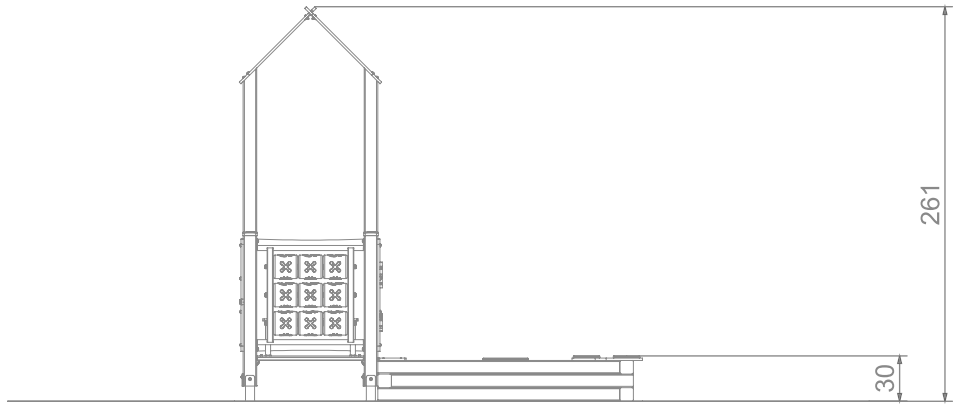

8050

ECO

SCALE 1:50

MATERIALS:

ANTI-SLIP ANTHRACITE 10MM HPL PLATFORM PLATE WITH A VERY HIGH RESISTANCE TO WEATHER CONDITIONS AND ATTRITION.	THE TIC TAC TOE GAME IS MADE OF POLYETHYLENE ROTATIONALLY MOLDED WITH SYMBOLS ON THE FORM.	PLATES OF THE WALLS MADE OF COLOURFUL TRIPLE LAYERED 15 MM HDPE POLYETHYLENE, IN THE HIGHEST QUALITY, TOTALLY DAMP-PROOF.	SOFT CONIFER WOOD CORELESS, GLUED IN LAYERS WITH POLYURETHANE GLUES, TOTALLY RESISTANT TO WATER.	WOODEN POSTS ANCHORED TO THE GROUND WITH POWDER GALVANIZED AND POWDER COATED STEEL ANCHORS.	PATENTED SYSTEM OF CONNECTORS AND CLAMPS MADE OF STRONG ALUMINIUM ALLOY.