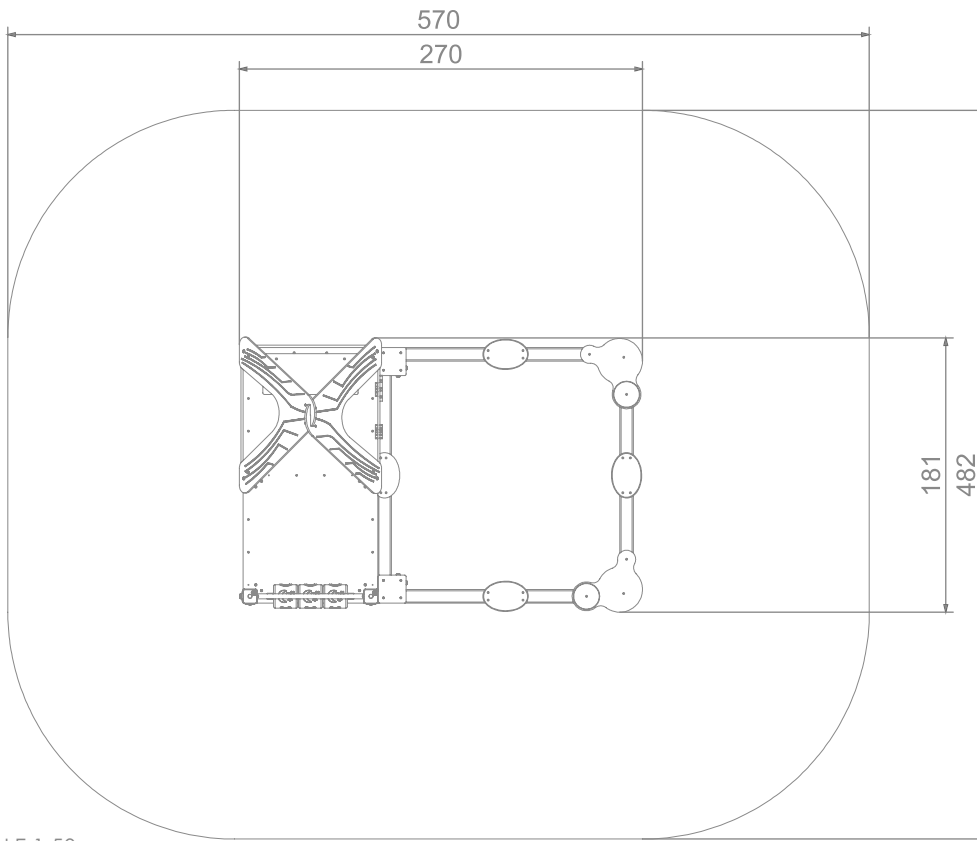

## INFORMATION ABOUT THE PRODUCT

Dimensions	270 x 181 cm
Safety zone	570 x 482 cm
Safety zone area	26 m <sup>2</sup>
Overall height	261 cm
Free fall height	30 cm
Amount of users	10
Product complies with EN 1176-1:2017	YES
Availability of spare parts	YES
Age range	1-8

According to EN 1176-1:2017 norm, the product requires applying a safety surface according to the product's free fall height.

# ECO

SCALE 1:50