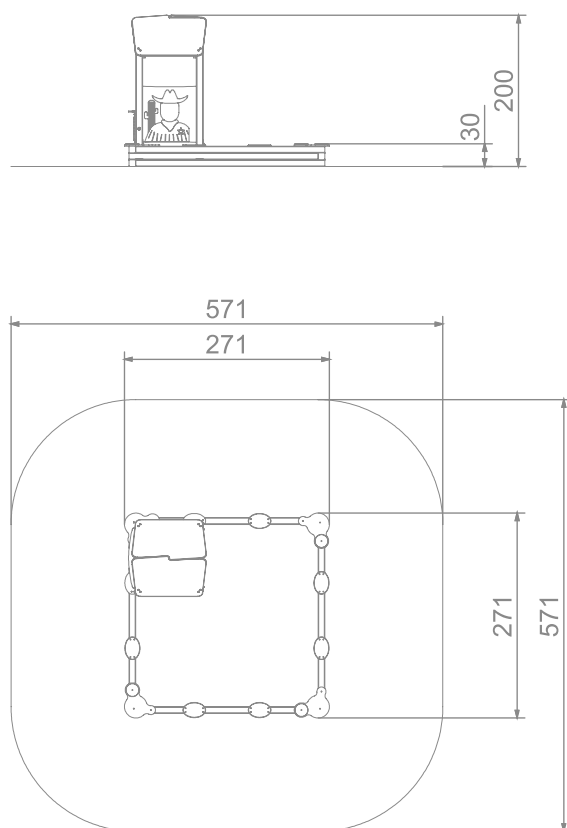

8052

ECO

SOCIALIZING

SAND
PLAYING

INFORMATION ABOUT THE PRODUCT

Dimensions	271 x 271 cm
Safety zone	571 x 571 cm
Safety zone area	31 m ²
Overall height	200 cm
Free fall height	30 cm
Amount of users	10
Product complies with EN 1176-1:2017	YES
Availability of spare parts	YES
Age range	1-8

According to EN 1176-1:2017 norm, the product requires applying a safety surface according to the product's free fall height.

8052

SCALE 1:100

MATERIALS:

SOFT CONIFER WOOD CORELESS, GLUED IN LAYERS WITH POLYURETHANE GLUES, TOTALLY RESISTANT TO WATER.