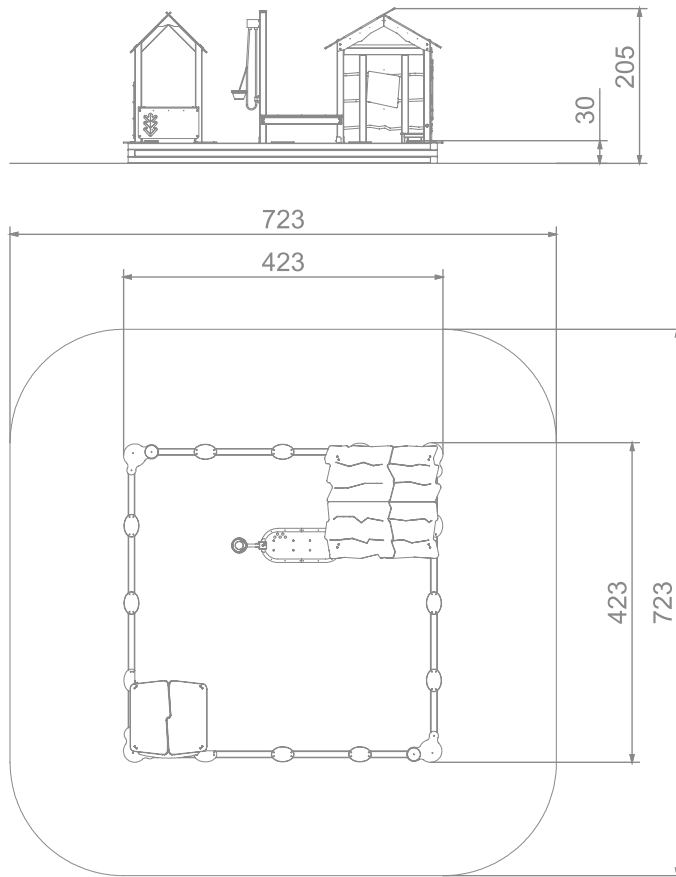

8053

ECO

SCALE 1:100

MATERIALS:

SOFT CONIFER WOOD
CORELESS, GLUED IN LAYERS
WITH POLYURETHANE GLUES,
TOTALLY RESISTANT TO WATER.

WOODEN POSTS
ANCHORED TO THE
GROUND WITH POWDER
GALVANIZED AND
POWDER COATED STEEL
ANCHORS.

ANTI-SLIP ANTHRACITE
10MM HPL PLATFORM
PLATE WITH A VERY HIGH
RESISTANCE TO WEATHER
CONDITIONS AND
ATTRITION.

PLATES OF THE WALLS
MADE OF COLOURFUL
TRIPLE LAYERED 15 MM
HDPE POLYETHYLENE,
IN THE HIGHEST QUALITY,
TOTALLY DAMP-PROOF.

Sand bucket made
of soft rubber.

Elevator and chain made
are in stainless steel.