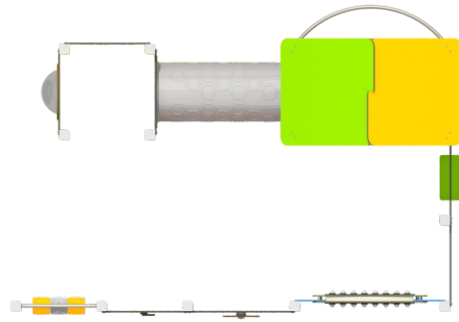

8056

ECO

SOCIALIZING

SENSORIAL INTEGRATION

INFORMATION ABOUT THE PRODUCT

Dimensions	420 x 295 cm
Safety zone	720 x 595 cm
Safety zone area	38 m ²
Overall height	250 cm
Free fall height	90 cm
Amount of users	15
Product complies with EN 1176-1:2017	YES
Availability of spare parts	YES
Age range	1-8

According to EN 1176-1:2017 norm, the product requires applying a safety surface according to the product's free fall height.

8056

ECO

SCALE 1:100

MATERIALS:

<p>SOFT CONIFER WOOD 90 X 90 MM, CORELESS, GLUED IN LAYERS WITH POLYURETHANE GLUES, TOTALLY RESISTANT TO WATER.</p>	<p>WOODEN POSTS ANCHORED TO THE GROUND WITH POWDER GALVANIZED AND POWDER COATED STEEL ANCHORS.</p>	<p>PLATES OF THE WALLS MADE OF COLOURFUL TRIPLE LAYERED 15 MM HDPE POLYETHYLENE, IN THE HIGHEST QUALITY, TOTALLY DAMP-PROOF.</p>	<p>TUBE MADE OF LDPE POLYETHYLENE ROTATIONALLY MOLDED WITH THE INNER DIAMETER OF 53.3 CM AND THE LENGTH OF 125 CM.</p>
<p>PATENTED SYSTEM OF CONNECTORS AND CLAMPS MADE OF STRONG ALUMINIUM ALLOY.</p>	<p>HEMISPHERIC WINDOW WITH A DIAMETER OF 400 MM.</p>	<p>THE TIC TAC TOE GAME IS MADE OF POLYETHYLENE ROTATIONALLY MOLDED WITH SYMBOLS ON THE FORM.</p>	<p>CONNECTING ELEMENTS LIKE SCREWS, NUTS, WASHERS MADE OF STAINLESS STEEL.</p>