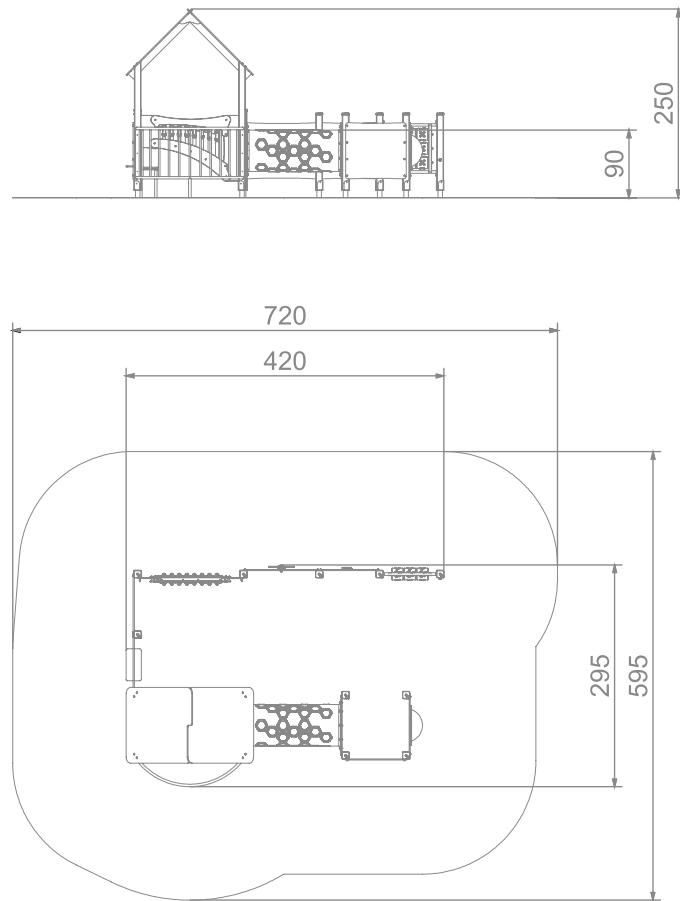

8056

ECO

SOCIALIZING

SENSORIAL INTEGRATION

INFORMATION ABOUT THE PRODUCT

Dimensions	420 x 295 cm
Safety zone	720 x 595 cm
Safety zone area	38 m ²
Overall height	250 cm
Free fall height	90 cm
Amount of users	15
Product complies with EN 1176-1:2017	YES
Availability of spare parts	YES
Age range	1-8

According to EN 1176-1:2017 norm, the product requires applying a safety surface according to the product's free fall height.

8056

ECO

SCALE 1:100

MATERIALS:

<p>SOFT CONIFER WOOD 90 X 90 MM, CORELESS, GLUED IN LAYERS WITH POLYURETHANE GLUES, TOTALLY RESISTANT TO WATER.</p>	<p>WOODEN POSTS ANCHORED TO THE GROUND WITH POWDER GALVANIZED AND POWDER COATED STEEL ANCHORS.</p>	<p>PLATES OF THE WALLS MADE OF COLOURFUL TRIPLE LAYERED 15 MM HDPE POLYETHYLENE, IN THE HIGHEST QUALITY, TOTALLY DAMP-PROOF.</p>	<p>TUBE MADE OF LDPE POLYETHYLENE ROTATIONALLY MOLDED WITH THE INNER DIAMETER OF 53.3 CM AND THE LENGTH OF 125 CM.</p>
<p>PATENTED SYSTEM OF CONNECTORS AND CLAMPS MADE OF STRONG ALUMINIUM ALLOY.</p>	<p>HEMISPHERIC WINDOW WITH A DIAMETER OF 400 MM.</p>	<p>THE TIC TAC TOE GAME IS MADE OF POLYETHYLENE ROTATIONALLY MOLDED WITH SYMBOLS ON THE FORM.</p>	<p>CONNECTING ELEMENTS LIKE SCREWS, NUTS, WASHERS MADE OF STAINLESS STEEL.</p>