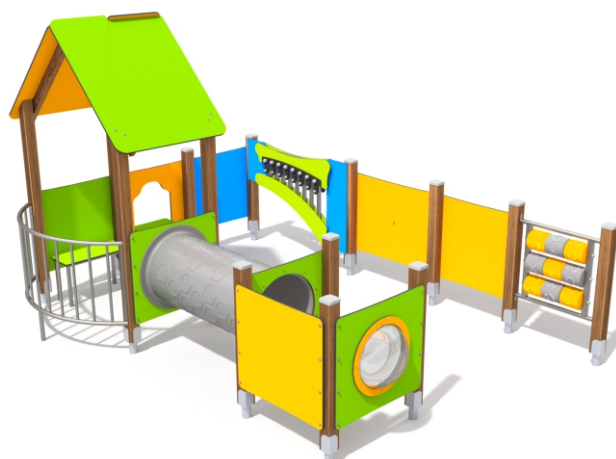

8056

ECO

SOCIALIZING

SENSORIAL INTEGRATION

INFORMATION ABOUT THE PRODUCT

Dimensions	420 x 295 cm
Safety zone	720 x 595 cm
Safety zone area	38 m ²
Overall height	250 cm
Free fall height	90 cm
Amount of users	15
Product complies with EN 1176-1:2017	YES
Availability of spare parts	YES
Age range	1-8

According to EN 1176-1:2017 norm, the product requires applying a safety surface according to the product's free fall height.

8056

ECO

SCALE 1:100

MATERIALS:

<p>SOFT CONIFER WOOD 90 X 90 MM, CORELESS, GLUED IN LAYERS WITH POLYURETHANE GLUES, TOTALLY RESISTANT TO WATER.</p>	<p>WOODEN POSTS ANCHORED TO THE GROUND WITH POWDER GALVANIZED AND POWDER COATED STEEL ANCHORS.</p>	<p>PLATES OF THE WALLS MADE OF COLOURFUL TRIPLE LAYERED 15 MM HDPE POLYETHYLENE, IN THE HIGHEST QUALITY, TOTALLY DAMP-PROOF.</p>	<p>TUBE MADE OF LDPE POLYETHYLENE ROTATIONALLY MOLDED WITH THE INNER DIAMETER OF 53.3 CM AND THE LENGTH OF 125 CM.</p>
<p>PATENTED SYSTEM OF CONNECTORS AND CLAMPS MADE OF STRONG ALUMINIUM ALLOY.</p>	<p>HEMISPHERIC WINDOW WITH A DIAMETER OF 400 MM.</p>	<p>THE TIC TAC TOE GAME IS MADE OF POLYETHYLENE ROTATIONALLY MOLDED WITH SYMBOLS ON THE FORM.</p>	<p>CONNECTING ELEMENTS LIKE SCREWS, NUTS, WASHERS MADE OF STAINLESS STEEL.</p>