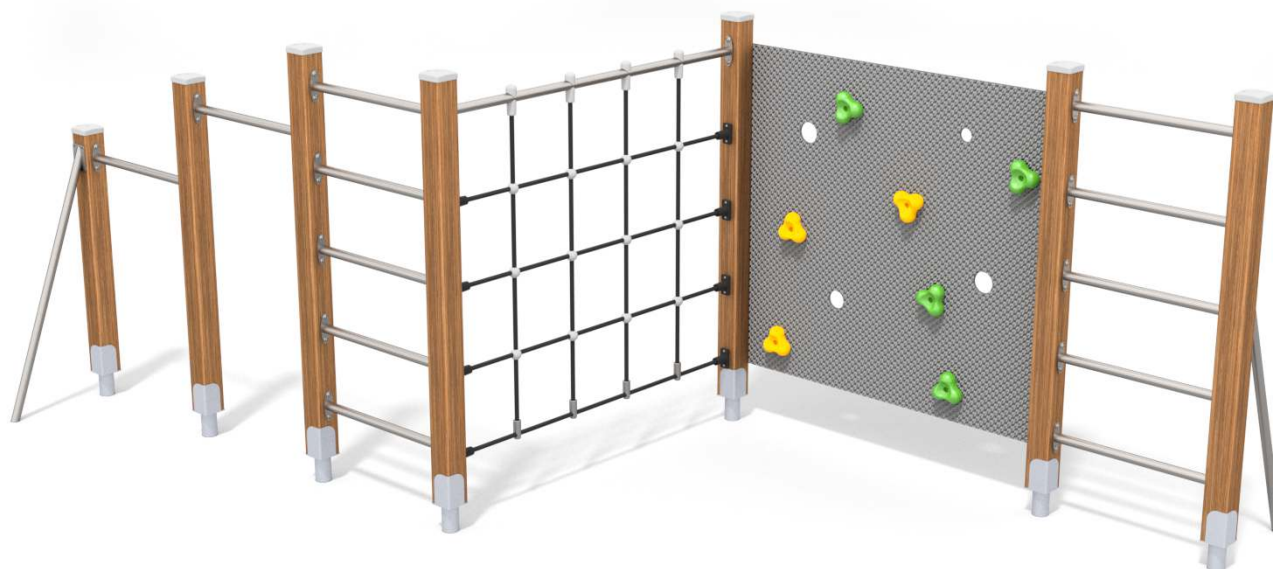

# 8063

ECO

SOCIALIZING

CLIMBING

## INFORMATION ABOUT THE PRODUCT

Dimensions	430 x 240 cm
Safety zone	730 x 540 cm
Safety zone area	28 m <sup>2</sup>
Overall height	160 cm
Free fall height	150 cm
Amount of users	9
Product complies with EN 1176-1:2017	YES
Availability of spare parts	YES
Age range	3-12

According to EN 1176-1:2017 norm, the product requires applying a safety surface according to the product's free fall height.

# ECO

SCALE 1:100

**MATERIALS:**

<p>SOFT CONIFER WOOD CORELESS, GLUED IN LAYERS WITH POLYURETHANE GLUES, TOTALLY RESISTANT TO WATER.</p>	<p>WOODEN POSTS ANCHORED TO THE GROUND WITH POWDER GALVANIZED AND POWDER COATED STEEL ANCHORS.</p>	<p>CONNECTING ELEMENTS LIKE SCREWS, NUTS, WASHERS MADE OF STAINLESS STEEL.</p>	<p>CLIMBING ROCKS MADE OF CHIPPINGS AND COLOURFUL POLYESTER RESIN.</p>	<p>POLYPROPYLENE ROPES PP-MULTISPLIT TYPE WITH A STEEL CORE AND A DIAMETER OF 16 MM.</p>