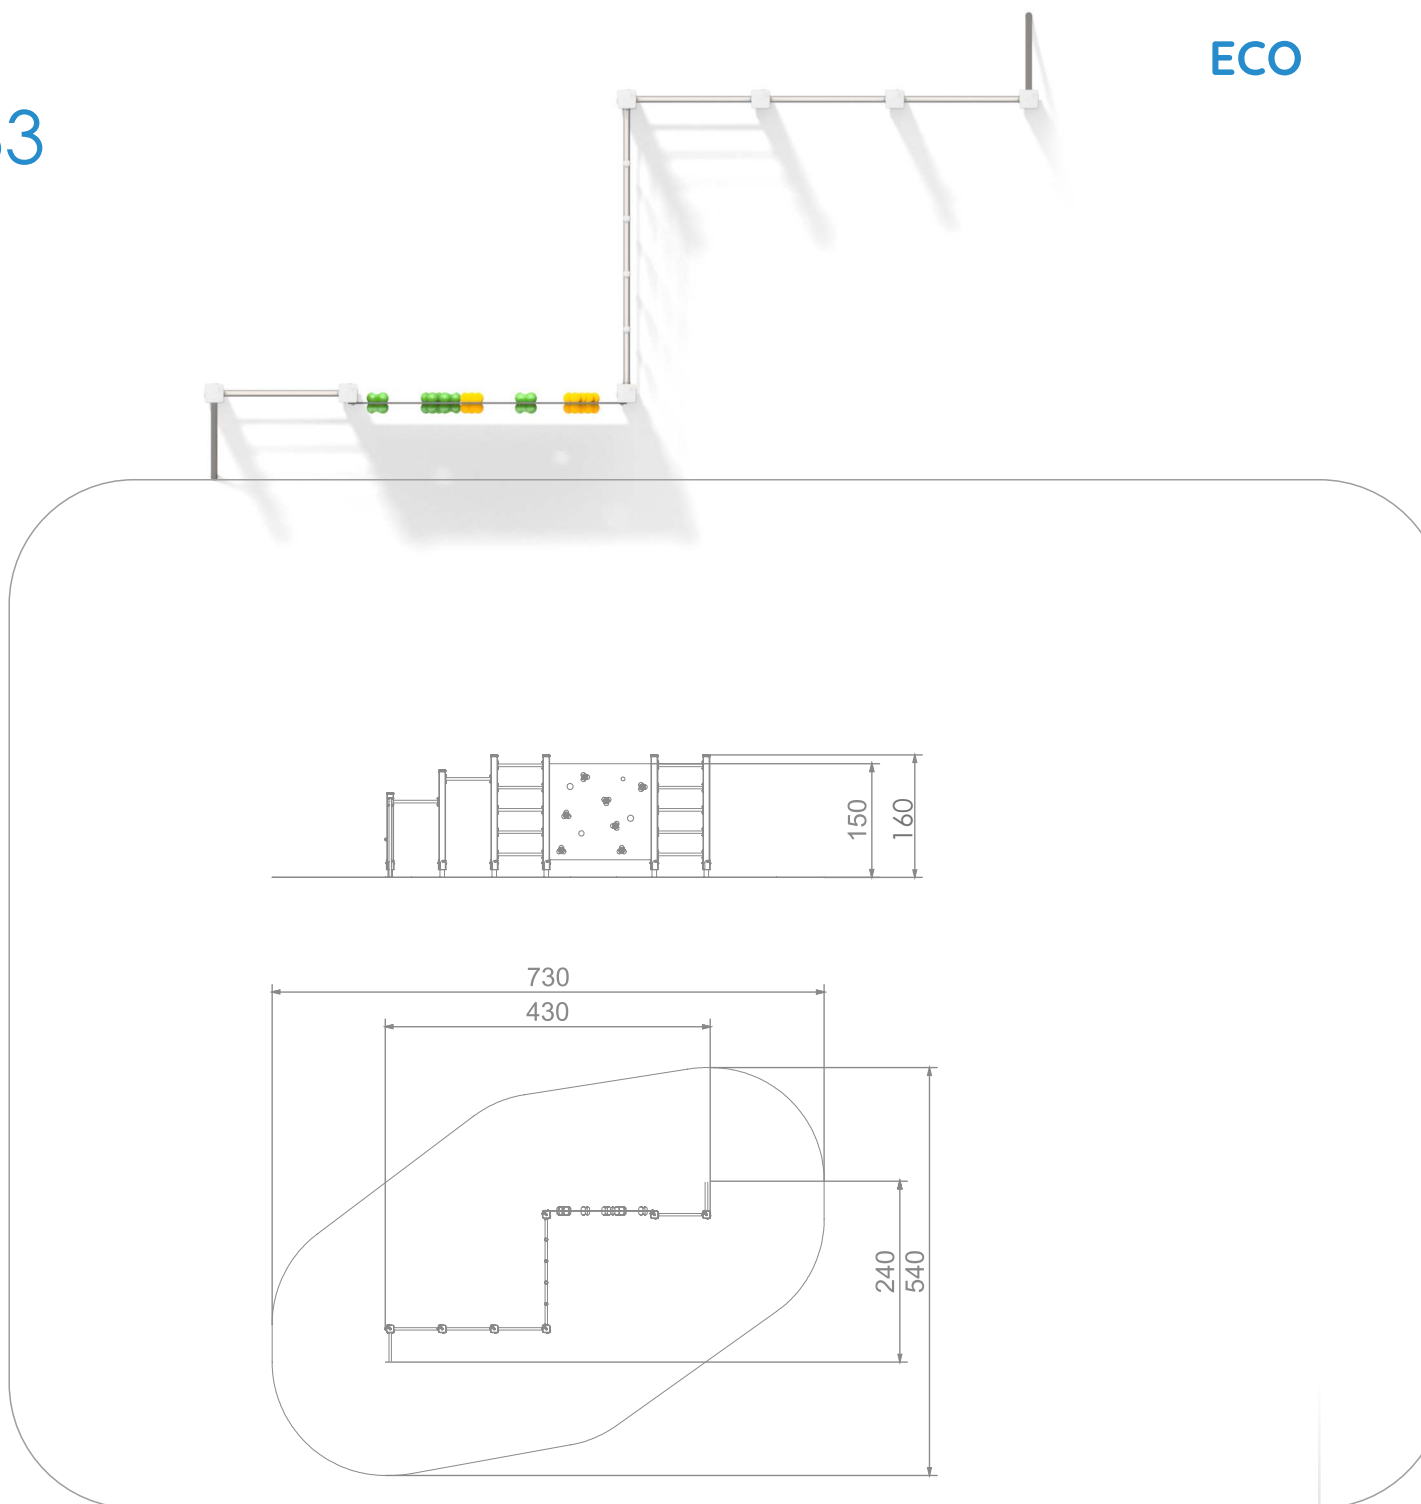

## INFORMATION ABOUT THE PRODUCT

Dimensions	430 x 240 cm
Safety zone	730 x 540 cm
Safety zone area	28 m <sup>2</sup>
Overall height	160 cm
Free fall height	150 cm
Amount of users	9
Product complies with EN 1176-1:2017	YES
Availability of spare parts	YES
Age range	3-12

According to EN 1176-1:2017 norm, the product requires applying a safety surface according to the product's free fall height.

# ECO

SCALE 1:100

**MATERIALS:**

<p>SOFT CONIFER WOOD CORELESS, GLUED IN LAYERS WITH POLYURETHANE GLUES, TOTALLY RESISTANT TO WATER.</p>	<p>WOODEN POSTS ANCHORED TO THE GROUND WITH POWDER GALVANIZED AND POWDER COATED STEEL ANCHORS.</p>	<p>CONNECTING ELEMENTS LIKE SCREWS, NUTS, WASHERS MADE OF STAINLESS STEEL.</p>	<p>CLIMBING ROCKS MADE OF CHIPPINGS AND COLOURFUL POLYESTER RESIN.</p>	<p>POLYPROPYLENE ROPES PP-MULTISPLIT TYPE WITH A STEEL CORE AND A DIAMETER OF 16 MM.</p>