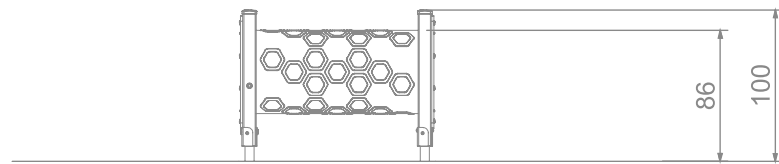

8071

ECO

SOCIALIZING

INFORMATION ABOUT THE PRODUCT

Dimensions	95 x 130 cm
Safety zone	395 x 430 cm
Safety zone area	16 m ²
Overall height	100 cm
Free fall height	86 cm
Amount of users	2
Product complies with EN 1176-1:2017	YES
Availability of spare parts	YES
Age range	3-12

According to EN 1176-1:2017 norm, the product requires applying a safety surface according to the product's free fall height.

8071

ECO

SCALE 1:50

MATERIALS:

SOFT CONIFER WOOD CORELESS, GLUED IN LAYERS WITH POLYURETHANE GLUES, TOTALLY RESISTANT TO WATER.