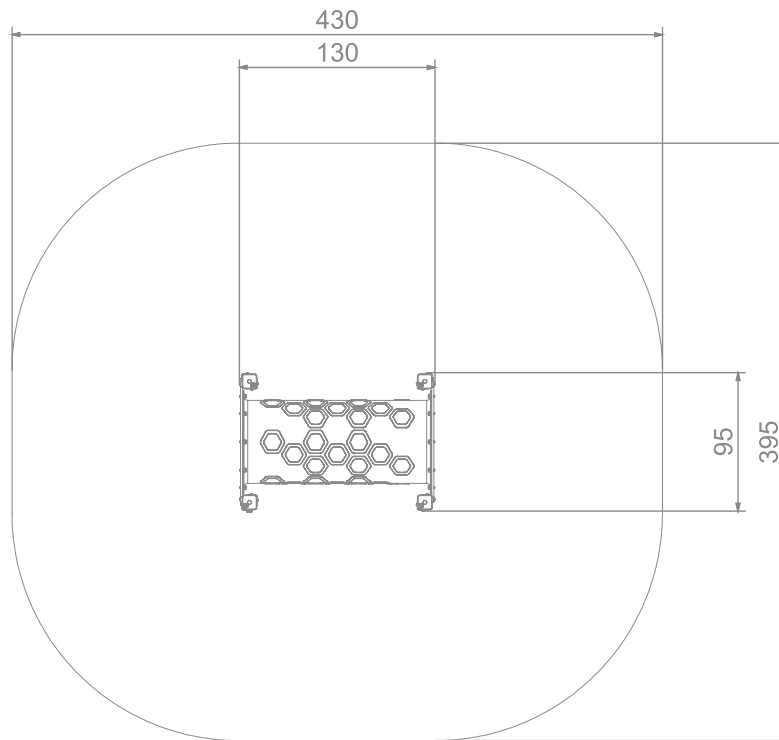

8071

ECO

SOCIALIZING

INFORMATION ABOUT THE PRODUCT

Dimensions	95 x 130 cm
Safety zone	395 x 430 cm
Safety zone area	16 m ²
Overall height	100 cm
Free fall height	86 cm
Amount of users	2
Product complies with EN 1176-1:2017	YES
Availability of spare parts	YES
Age range	3-12

According to EN 1176-1:2017 norm, the product requires applying a safety surface according to the product's free fall height.

8071

ECO

SCALE 1:50

MATERIALS:

SOFT CONIFER WOOD CORELESS, GLUED IN LAYERS WITH POLYURETHANE GLUES, TOTALLY RESISTANT TO WATER.

WOODEN POSTS ANCHORED TO THE GROUND WITH POWDER GALVANIZED AND POWDER COATED STEEL ANCHORS.

CONNECTING ELEMENTS LIKE SCREWS, NUTS, WASHERS MADE OF STAINLESS STEEL.

TUBE MADE OF LDPE POLYETHYLENE ROTATIONALLY MOLDED WITH THE INNER DIAMETER OF 53.3 CM AND THE LENGTH OF 125 CM.

PLATES OF THE WALLS MADE OF COLOURFUL TRIPLE LAYERED 15 MM HDPE POLYETHYLENE, IN THE HIGHEST QUALITY, TOTALLY DAMP-PROOF.