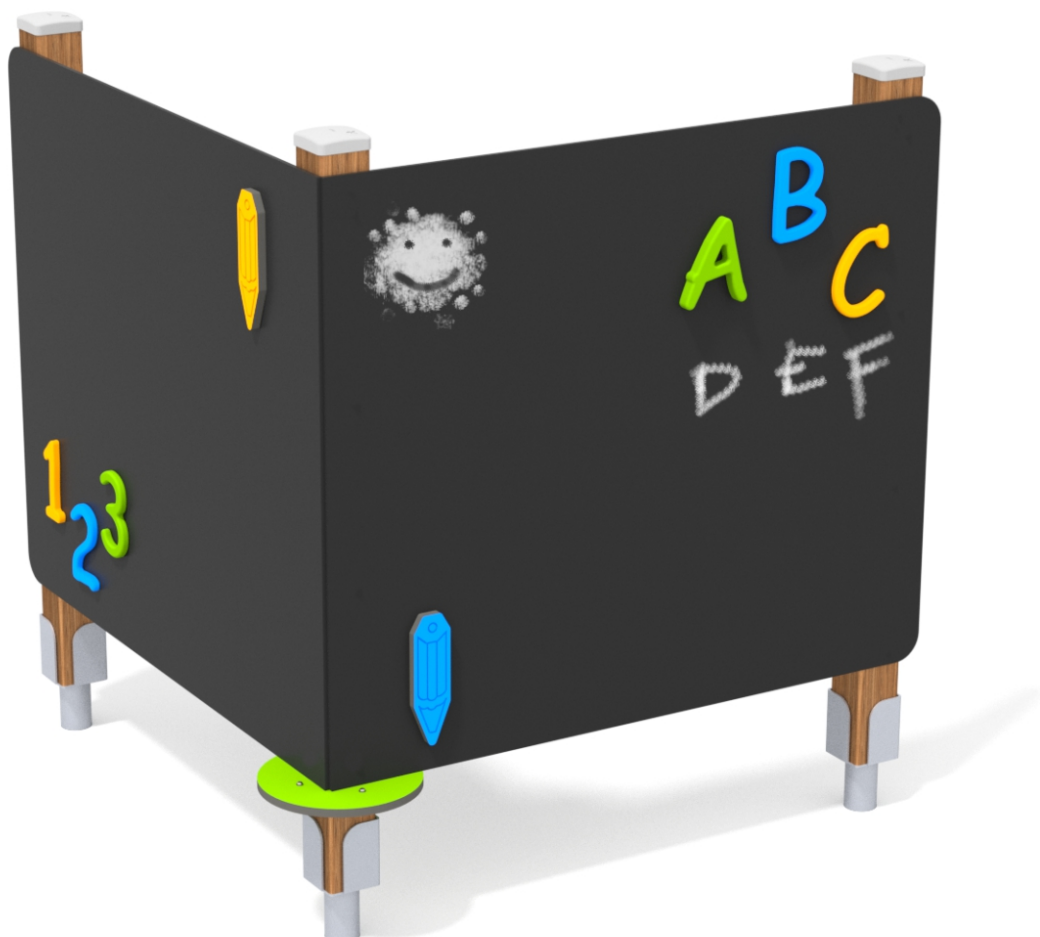

# 8073

ECO

SOCIALIZING

## INFORMATION ABOUT THE PRODUCT

|                                      |                   |
|--------------------------------------|-------------------|
| Dimensions                           | 131 x 131 cm      |
| Safety zone                          | 431 x 431 cm      |
| Safety zone area                     | 15 m <sup>2</sup> |
| Overall height                       | 140 cm            |
| Free fall height                     |                   |
| Amount of users                      | 4                 |
| Product complies with EN 1176-1:2017 | YES               |
| Availability of spare parts          | YES               |
| Age range                            | 3-12              |

According to EN 1176-1:2017 norm, the product requires applying a safety surface according to the product's free fall height.

8073

SCALE 1:50

MATERIALS:

SOFT CONIFER WOOD  
90 X 90 MM, CORELESS,  
GLUED IN LAYERS WITH  
POLYURETHANE GLUES,  
TOTALLY RESISTANT TO WATER.

WOODEN POSTS  
ANCHORED TO THE  
GROUND WITH POWDER  
GALVANIZED AND  
POWDER COATED STEEL  
ANCHORS.

PLATES OF THE WALLS  
AND PLATFORMS MADE  
OF COLOURFUL 13 MM  
HPL IN THE HIGHEST  
QUALITY