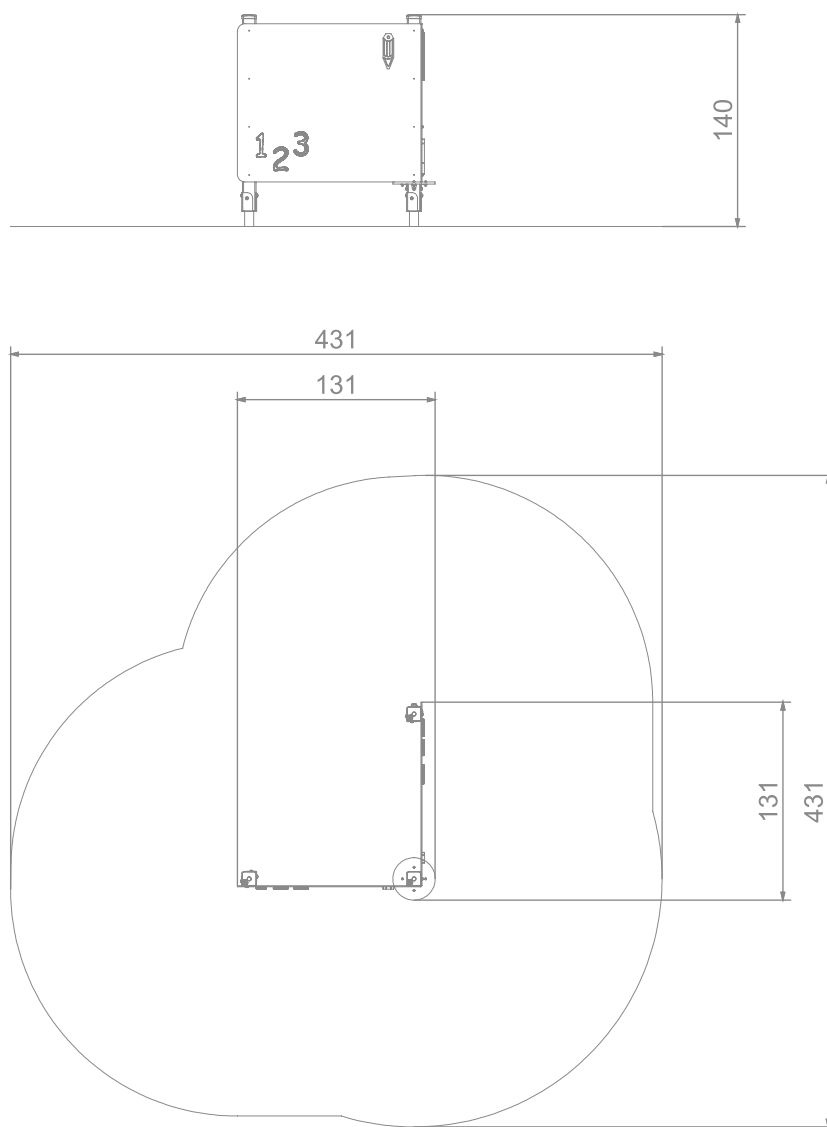

## INFORMATION ABOUT THE PRODUCT

|                                      |                   |
|--------------------------------------|-------------------|
| Dimensions                           | 131 x 131 cm      |
| Safety zone                          | 431 x 431 cm      |
| Safety zone area                     | 15 m <sup>2</sup> |
| Overall height                       | 140 cm            |
| Free fall height                     |                   |
| Amount of users                      | 4                 |
| Product complies with EN 1176-1:2017 | YES               |
| Availability of spare parts          | YES               |
| Age range                            | 3-12              |

According to EN 1176-1:2017 norm, the product requires applying a safety surface according to the product's free fall height.

8073

SCALE 1:50

MATERIALS:

SOFT CONIFER WOOD  
90 X 90 MM, CORELESS,  
GLUED IN LAYERS WITH  
POLYURETHANE GLUES,  
TOTALLY RESISTANT TO WATER.