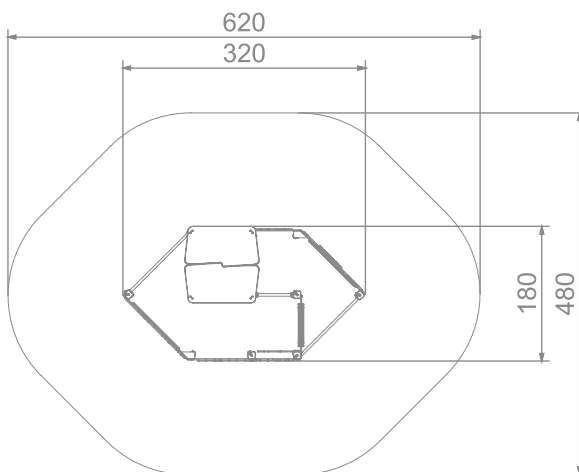

## INFORMATION ABOUT THE PRODUCT

Dimensions	180 x 320 cm
Safety zone	480 x 620 cm
Safety zone area	24 m <sup>2</sup>
Overall height	265 cm
Free fall height	
Amount of users	8
Product complies with EN 1176-1:2017-12	YES
Availability of spare parts	YES
Age range	1-8

According to EN 1176-1:2017-12 norm, the product requires applying a safety surface according to the product's free fall height.

8074

ECO

SCALE 1:100

**MATERIALS:**

SOFT CONIFER WOOD CORELESS, GLUED IN LAYERS WITH POLYURETHANE GLUES, TOTALLY RESISTANT TO WATER.