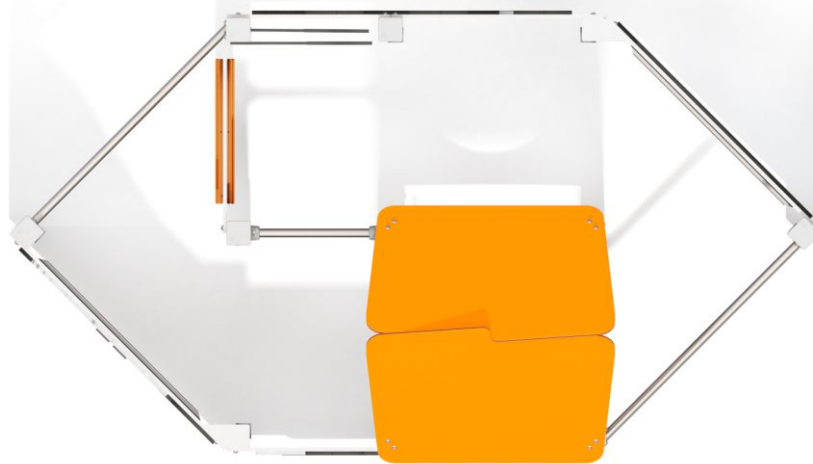

## INFORMATION ABOUT THE PRODUCT

Dimensions	180 x 320 cm
Safety zone	480 x 620 cm
Safety zone area	24 m <sup>2</sup>
Overall height	265 cm
Free fall height	
Amount of users	8
Product complies with EN 1176-1:2017-12	YES
Availability of spare parts	YES
Age range	1-8

According to EN 1176-1:2017-12 norm, the product requires applying a safety surface according to the product's free fall height.

8074

ECO

SCALE 1:100

**MATERIALS:**

SOFT CONIFER WOOD CORELESS, GLUED IN LAYERS WITH POLYURETHANE GLUES, TOTALLY RESISTANT TO WATER.

WOODEN POSTS ANCHORED TO THE GROUND WITH POWDER GALVANIZED AND POWDER COATED STEEL ANCHORS.

CONNECTING ELEMENTS LIKE SCREWS, NUTS, WASHERS MADE OF STAINLESS STEEL.

PLATES OF THE WALLS MADE OF COLOURFUL TRIPLE LAYERED 15 MM HDPE POLYETHYLENE, IN THE HIGHEST QUALITY, TOTALLY DAMP-PROOF.