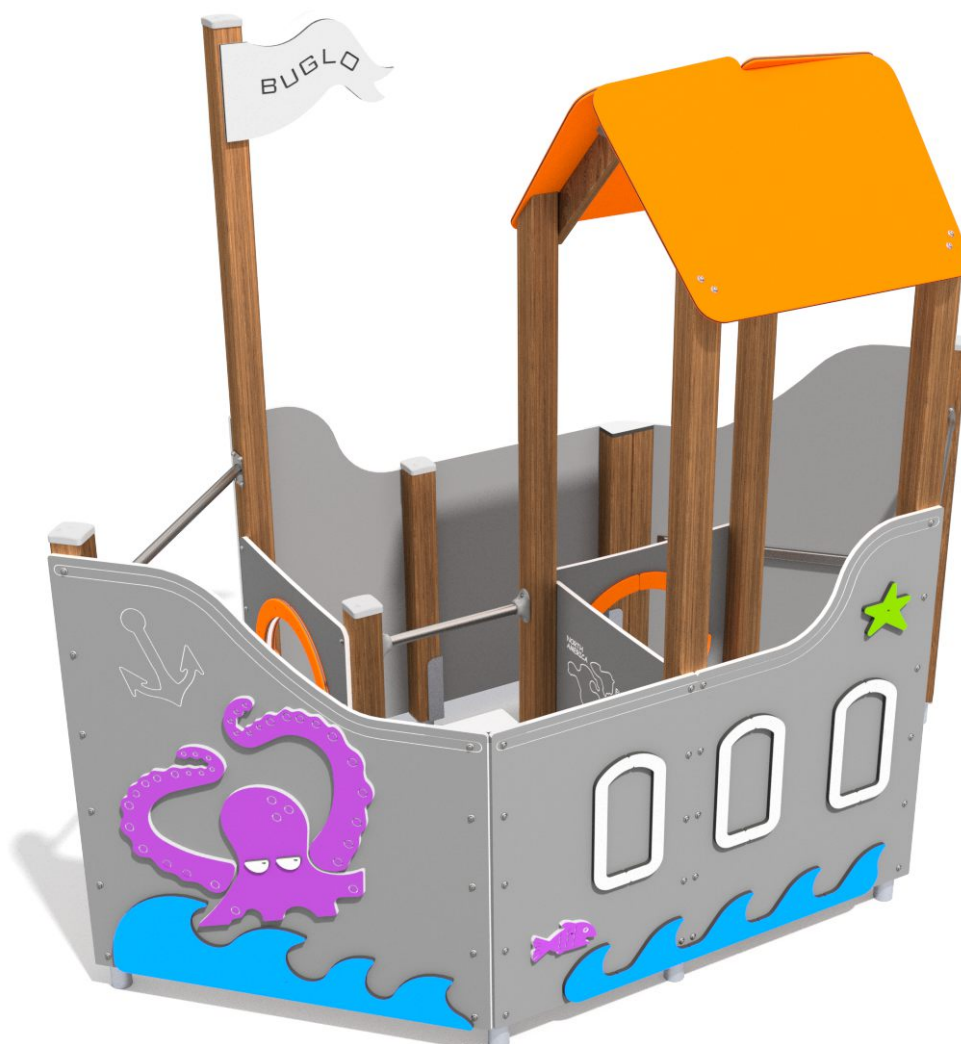

# 8074

ECO

SOCIALIZING

## INFORMATION ABOUT THE PRODUCT

Dimensions	180 x 320 cm
Safety zone	480 x 620 cm
Safety zone area	24 m <sup>2</sup>
Overall height	265 cm
Free fall height	
Amount of users	8
Product complies with EN 1176-1:2017-12	YES
Availability of spare parts	YES
Age range	1-8

According to EN 1176-1:2017-12 norm, the product requires applying a safety surface according to the product's free fall height.

8074

ECO

SCALE 1:100

**MATERIALS:**

SOFT CONIFER WOOD CORELESS, GLUED IN LAYERS WITH POLYURETHANE GLUES, TOTALLY RESISTANT TO WATER.

WOODEN POSTS ANCHORED TO THE GROUND WITH POWDER GALVANIZED AND POWDER COATED STEEL ANCHORS.

CONNECTING ELEMENTS LIKE SCREWS, NUTS, WASHERS MADE OF STAINLESS STEEL.

PLATES OF THE WALLS MADE OF COLOURFUL TRIPLE LAYERED 15 MM HDPE POLYETHYLENE, IN THE HIGHEST QUALITY, TOTALLY DAMP-PROOF.