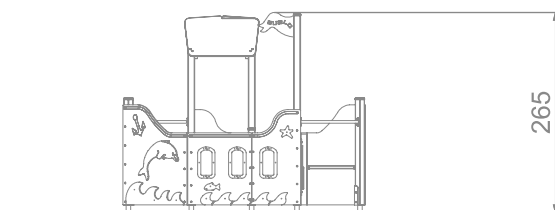

## INFORMATION ABOUT THE PRODUCT

Dimensions	180 x 320 cm
Safety zone	480 x 620 cm
Safety zone area	24 m <sup>2</sup>
Overall height	265 cm
Free fall height	
Amount of users	8
Product complies with EN 1176-1:2017-12	YES
Availability of spare parts	YES
Age range	1-8

According to EN 1176-1:2017-12 norm, the product requires applying a safety surface according to the product's free fall height.

8074

ECO

SCALE 1:100

**MATERIALS:**

SOFT CONIFER WOOD CORELESS, GLUED IN LAYERS WITH POLYURETHANE GLUES, TOTALLY RESISTANT TO WATER.