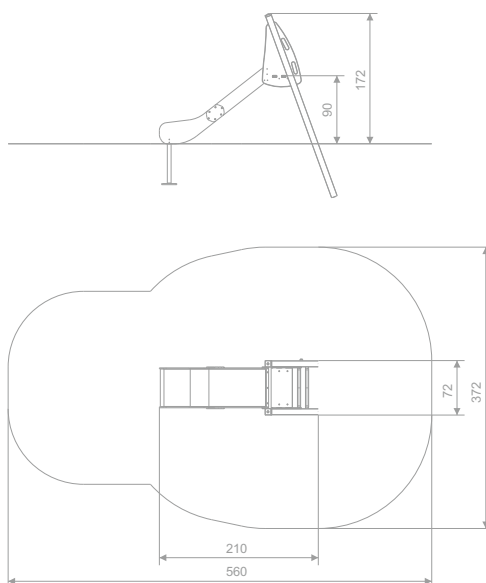

00701

SMART

SLIDING

SOCIALIZING

CLIMBING

INFORMATION ABOUT THE PRODUCT

Dimensions	72 x 210 cm
Safety zone	372 x 560 cm
Safety zone area	16,7 m ²
Overall height	172 cm
Free fall height	90 cm
Amount of users	3
Product complies with EN 1176-1:2017-12	YES
Availability of spare parts	YES
Age range	1-8

According to EN 1176-1:2017-12 norm, the product requires applying a safety surface according to the product's free fall height.

00701

SMART

SCALE 1:100

MATERIALS:

PLATES OF THE WALLS MADE OF 12 MM HDPE IN THE HIGHEST QUALITY	ANTI-SLIP HEXA 18 MM H PLATFORM PLATE SERIES: SMART	SOLID CONSTRUCTION MADE OF BLACK STEEL, CLEANED THE SANDBLASTING PROCESS	SLIDES MADE OF STAINLESS STEEL AISI 304, SIDE PANELS MADE OF HDPE POLYETHYLENE
