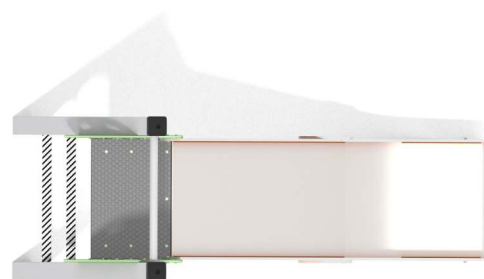

00701

SMART

SLIDING

SOCIALIZING

CLIMBING

INFORMATION ABOUT THE PRODUCT

Dimensions	72 x 210 cm
Safety zone	372 x 560 cm
Safety zone area	16,7 m ²
Overall height	172 cm
Free fall height	90 cm
Amount of users	3
Product complies with EN 1176-1:2017-12	YES
Availability of spare parts	YES
Age range	1-8

According to EN 1176-1:2017-12 norm, the product requires applying a safety surface according to the product's free fall height.

00701

SMART

SCALE 1:100

MATERIALS:

PLATES OF THE WALLS MADE OF 12 MM HDPE IN THE HIGHEST QUALITY	ANTI-SLIP HEXA 18 MM H PLATFORM PLATE SERIES: SMART	SOLID CONSTRUCTION MADE OF BLACK STEEL, CLEANED THE SANDBLASTING PROCESS	SLIDES MADE OF STAINLESS STEEL AISI 304, SIDE PANELS MADE OF HDPE POLYETHYLENE
