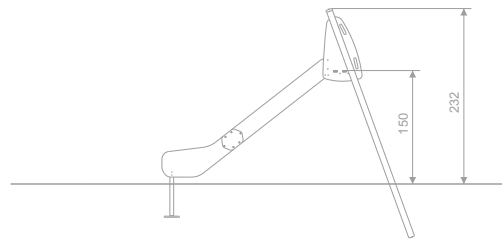

### INFORMATION ABOUT THE PRODUCT

Dimensions	72 x 309 cm
Safety zone	372 x 659 cm
Safety zone area	20,2 m <sup>2</sup>
Overall height	232 cm
Free fall height	150 cm
Amount of users	3
Product complies with EN 1176-1:2017-12	YES
Availability of spare parts	YES
Age range	3-12

According to EN 1176-1:2017-12 norm, the product requires applying a safety surface according to the product's free fall height.

00702

SMART

SCALE 1:100

**MATERIALS:**

PLATES OF THE WALLS  
MADE OF 12 MM HDPE IN  
THE HIGHEST QUALITY

ANTI-SLIP HEXA 18 MM H  
PLATFORM PLATE  
SERIES: SMART

SOLID CONSTRUCTION MADE  
OF BLACK STEEL, CLEANED THE  
SANDBLASTING PROCESS

SLIDES MADE OF STAINLESS  
STEEL AISI 304, SIDE PANELS  
MADE OF HDPE  
POLYETHYLENE