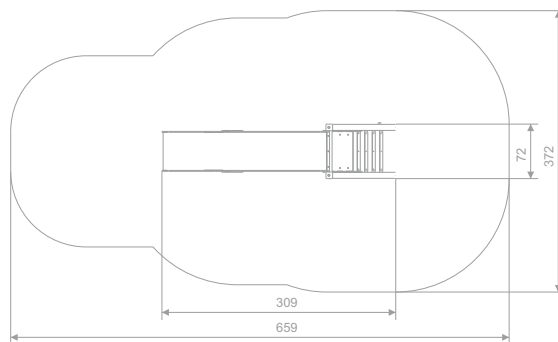

### INFORMATION ABOUT THE PRODUCT

Dimensions	72 x 309 cm
Safety zone	372 x 659 cm
Safety zone area	20,2 m <sup>2</sup>
Overall height	232 cm
Free fall height	150 cm
Amount of users	3
Product complies with EN 1176-1:2017-12	YES
Availability of spare parts	YES
Age range	3-12

According to EN 1176-1:2017-12 norm, the product requires applying a safety surface according to the product's free fall height.

00702

SMART

SCALE 1:100

**MATERIALS:**

PLATES OF THE WALLS  
MADE OF 12 MM HDPE IN  
THE HIGHEST QUALITY