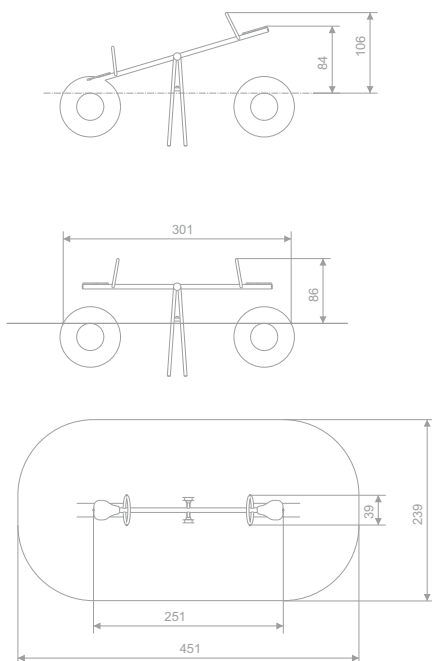

00703

SMART

SOCIALIZING

SENSORIAL
INTEGRATION

ROCKING

INFORMATION ABOUT THE PRODUCT

Dimensions	39 x 251 cm
Safety zone	239 x 451 cm
Safety zone area	10 m ²
Overall height	106 cm
Free fall height	84 cm
Amount of users	2
Product complies with EN 1176-1:2017-12	YES
Availability of spare parts	YES
Age range	3-12

According to EN 1176-1:2017-12 norm, the product requires applying a safety surface according to the product's free fall height.

00703

SMART

SCALE 1:100

MATERIALS:

PLATE OF THE WALLS
MADE OF 12 MM HDPE IN
THE HIGHEST QUALITY