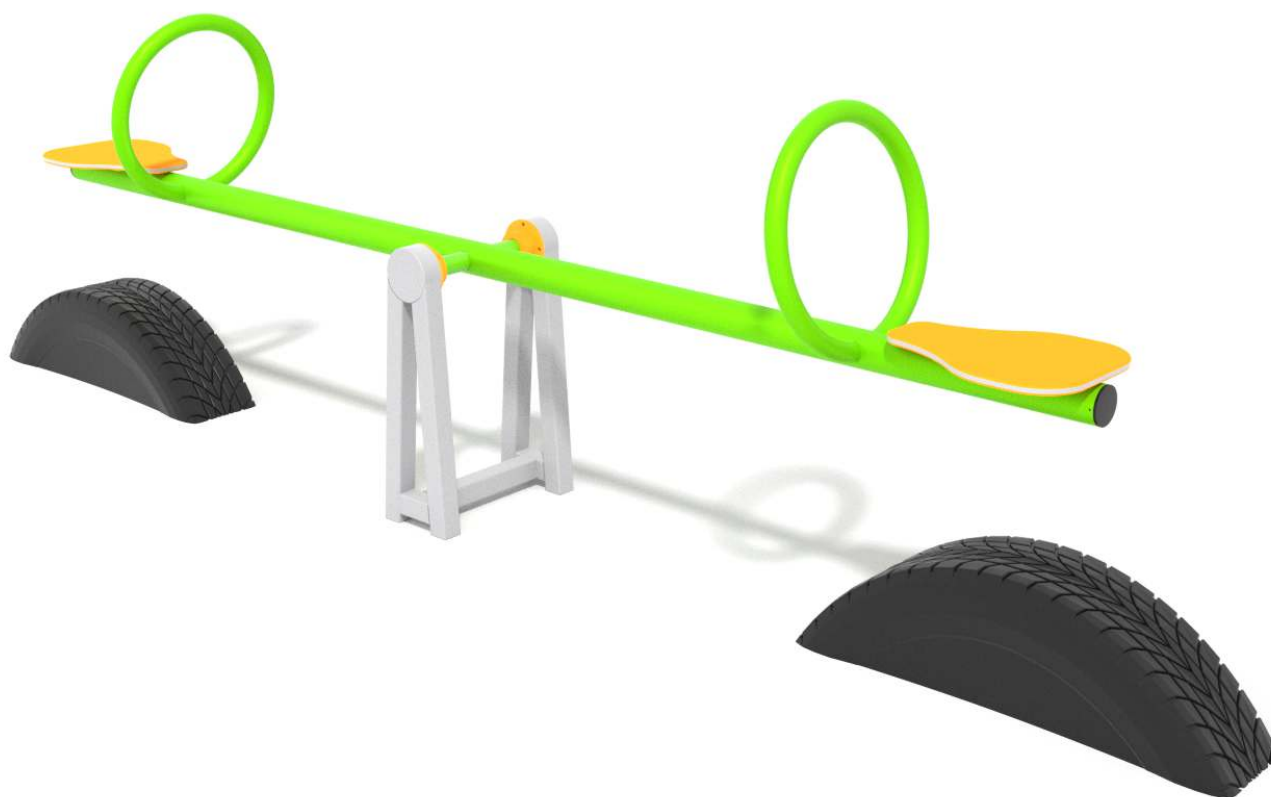

00703

SMART

SOCIALIZING

SENSORIAL
INTEGRATION

ROCKING

INFORMATION ABOUT THE PRODUCT

Dimensions	39 x 251 cm
Safety zone	239 x 451 cm
Safety zone area	10 m ²
Overall height	106 cm
Free fall height	84 cm
Amount of users	2
Product complies with EN 1176-1:2017-12	YES
Availability of spare parts	YES
Age range	3-12

According to EN 1176-1:2017-12 norm, the product requires applying a safety surface according to the product's free fall height.

00703

SMART

SCALE 1:100

MATERIALS:

PLATE OF THE WALLS
MADE OF 12 MM HDPE IN
THE HIGHEST QUALITY

SOLID CONSTRUCTION MADE
OF BLACK STEEL, CLEANED THE
SANDBLASTING PROCESS