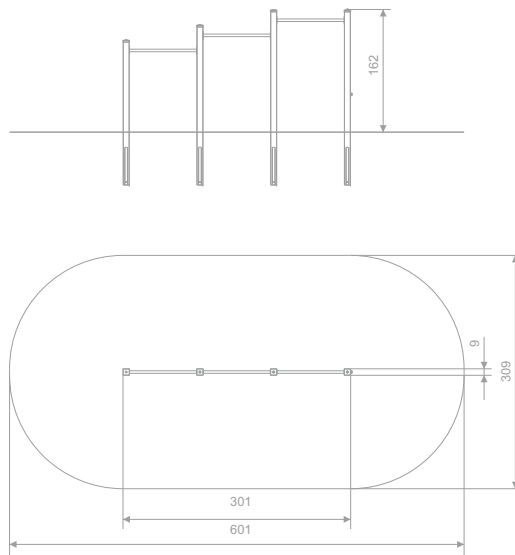

00761

SMART

SOCIALIZING

INFORMATION ABOUT THE PRODUCT

Dimensions	9 x 301 cm
Safety zone	309 x 601 cm
Safety zone area	16,6 m ²
Overall height	162 cm
Free fall height	150 cm
Amount of users	3
Product complies with EN 1176-1:2017-12	YES
Availability of spare parts	YES
Age range	3-14
According to EN 1176-1:2017-12 norm, the product requires applying a safety surface according to the product's free fall height.	

00761

SMART

SCALE 1:100

MATERIALS:

SOLID CONSTRUCTION MADE OF BLACK STEEL. CLEANED THE SANDBLASTING PROCESS

SAFE PIPE PLUGS MADE OF INJECTION MOLDED POLYAMID