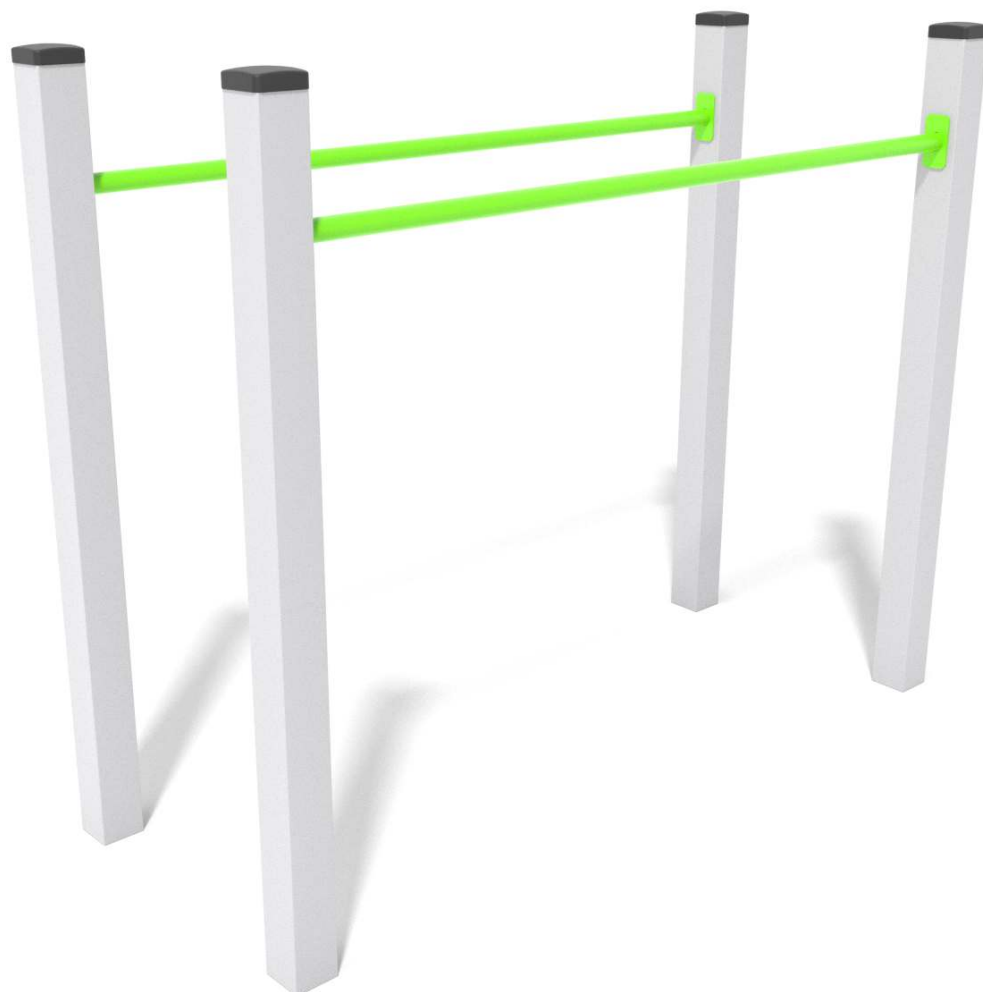

00762

SMART

SOCIALIZING

INFORMATION ABOUT THE PRODUCT

Dimensions	67 x 167 cm
Safety zone	367 x 467 cm
Safety zone area	15,2 m ²
Overall height	137 cm
Free fall height	117 cm
Amount of users	2
Product complies with EN 1176-1:2017-12	YES
Availability of spare parts	YES
Age range	3-14

According to EN 1176-1:2017-12 norm, the product requires applying a safety surface according to the product's free fall height.

00762

SMART

SCALE 1:100

MATERIALS:

SOLID CONSTRUCTION MADE OF BLACK STEEL. CLEANED THE SANDBLASTING PROCESS

SAFE PIPE PLUGS MADE OF INJECTION MOLDED POLYAMID