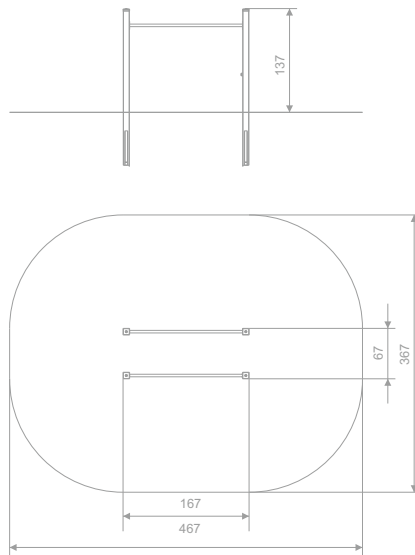

00762

SMART

SOCIALIZING

INFORMATION ABOUT THE PRODUCT

Dimensions	67 x 167 cm
Safety zone	367 x 467 cm
Safety zone area	15,2 m ²
Overall height	137 cm
Free fall height	117 cm
Amount of users	2
Product complies with EN 1176-1:2017-12	YES
Availability of spare parts	YES
Age range	3-14

According to EN 1176-1:2017-12 norm, the product requires applying a safety surface according to the product's free fall height.

00762

SMART

SCALE 1:100

MATERIALS:

SOLID CONSTRUCTION MADE OF BLACK STEEL. CLEANED THE SANDBLASTING PROCESS