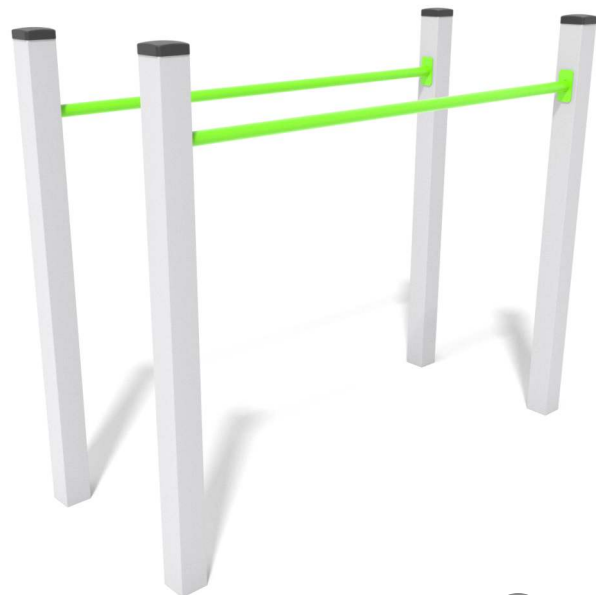

00762

SMART

SOCIALIZING

INFORMATION ABOUT THE PRODUCT

Dimensions	67 x 167 cm
Safety zone	367 x 467 cm
Safety zone area	15,2 m ²
Overall height	137 cm
Free fall height	117 cm
Amount of users	2
Product complies with EN 1176-1:2017-12	YES
Availability of spare parts	YES
Age range	3-14

According to EN 1176-1:2017-12 norm, the product requires applying a safety surface according to the product's free fall height.

00762

SMART

SCALE 1:100

MATERIALS:

SOLID CONSTRUCTION MADE OF BLACK STEEL. CLEANED THE SANDBLASTING PROCESS

SAFE PIPE PLUGS MADE OF INJECTION MOLDED POLYAMID