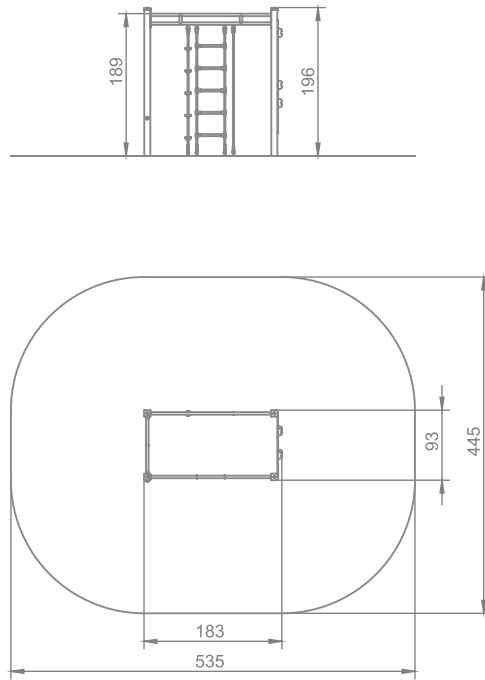

00763

SMART

SOCIALIZING

CLIMBING

BALANCING

SENSORY INTEGRATION

INFORMATION ABOUT THE PRODUCT

Dimensions	93 x 183 cm
Safety zone	445 x 535 cm
Safety zone area	21,1 m ²
Overall height	196 cm
Free fall height	189 cm
Amount of users	5
Product complies with EN 1176-1:2017-12	YES
Availability of spare parts	YES
Age range	3-14

According to EN 1176-1:2017-12 norm, the product requires applying a safety surface according to the product's free fall height.

00763

SMART

SCALE 1:100

MATERIALS:

SOLID CONSTRUCTION MADE OF BLACK STEEL. CLEANED THE SANDBLASTING PROCESS

POLYPROPYLENE ROPES PPMULTISPLIT TYPE WITH A STEEL CORE AND A DIAMETER OF 16 MM

SAFE PIPE PLUGS MADE OF INJECTION MOLDED POLYAMID

ANTI-SLIP ANTHRACITE 10MM HPL PLATFORM PLATE WITH A VERY HIGH RESISTANCE TO WEATHER CONDITIONS AND ATTRITION.