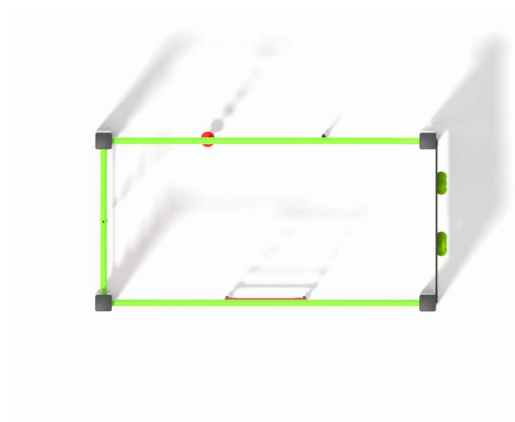

00763

SMART

SOCIALIZING

CLIMBING

BALANCING

SENSORY INTEGRATION

INFORMATION ABOUT THE PRODUCT

Dimensions	93 x 183 cm
Safety zone	445 x 535 cm
Safety zone area	21,1 m ²
Overall height	196 cm
Free fall height	189 cm
Amount of users	5
Product complies with EN 1176-1:2017-12	YES
Availability of spare parts	YES
Age range	3-14

According to EN 1176-1:2017-12 norm, the product requires applying a safety surface according to the product's free fall height.

00763

SMART

SCALE 1:100

MATERIALS:

SOLID CONSTRUCTION MADE OF BLACK STEEL. CLEANED THE SANDBLASTING PROCESS

POLYPROPYLENE ROPES PPMULTISPLIT TYPE WITH A STEEL CORE AND A DIAMETER OF 16 MM

SAFE PIPE PLUGS MADE OF INJECTION MOLDED POLYAMID

ANTI-SLIP ANTHRACITE 10MM HPL PLATFORM PLATE WITH A VERY HIGH RESISTANCE TO WEATHER CONDITIONS AND ATTRITION.