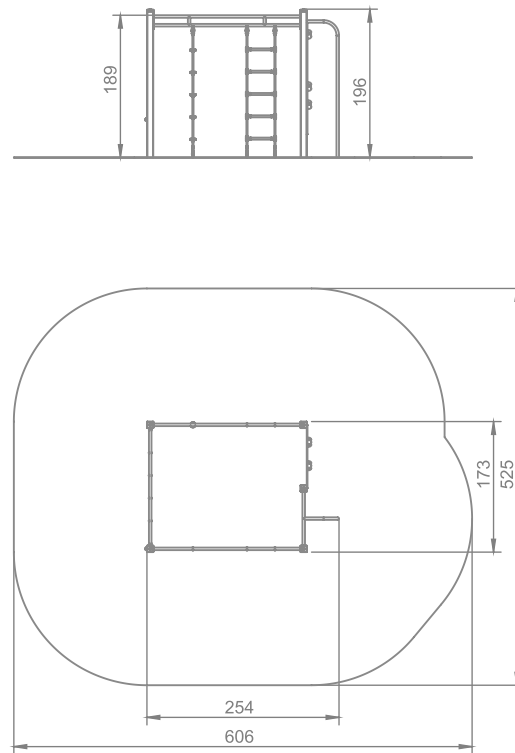

00764

SMART

SOCIALIZING

CLIMBING

BALANCING

SENSORY INTEGRATION

INFORMATION ABOUT THE PRODUCT

Dimensions	173 x 254 cm
Safety zone	525 x 606 cm
Safety zone area	27,8 m ²
Overall height	196 cm
Free fall height	189 cm
Amount of users	8
Product complies with EN 1176-1:2017-12	YES
Availability of spare parts	YES
Age range	3-14

According to EN 1176-1:2017-12 norm, the product requires applying a safety surface according to the product's free fall height.

00764

SMART

SCALE 1:100

MATERIALS:

SOLID CONSTRUCTION MADE OF BLACK STEEL. CLEANED THE SANDBLASTING PROCESS

POLYPROPYLENE ROPES PPMULTISPLIT TYPE WITH A STEEL CORE AND A DIAMETER OF 16 MM

SAFE PIPE PLUGS MADE OF INJECTION MOLDED POLYAMID

ANTI-SLIP ANTHRACITE 10MM HPL PLATFORM PLATE WITH A VERY HIGH RESISTANCE TO WEATHER CONDITIONS AND ATTRITION.