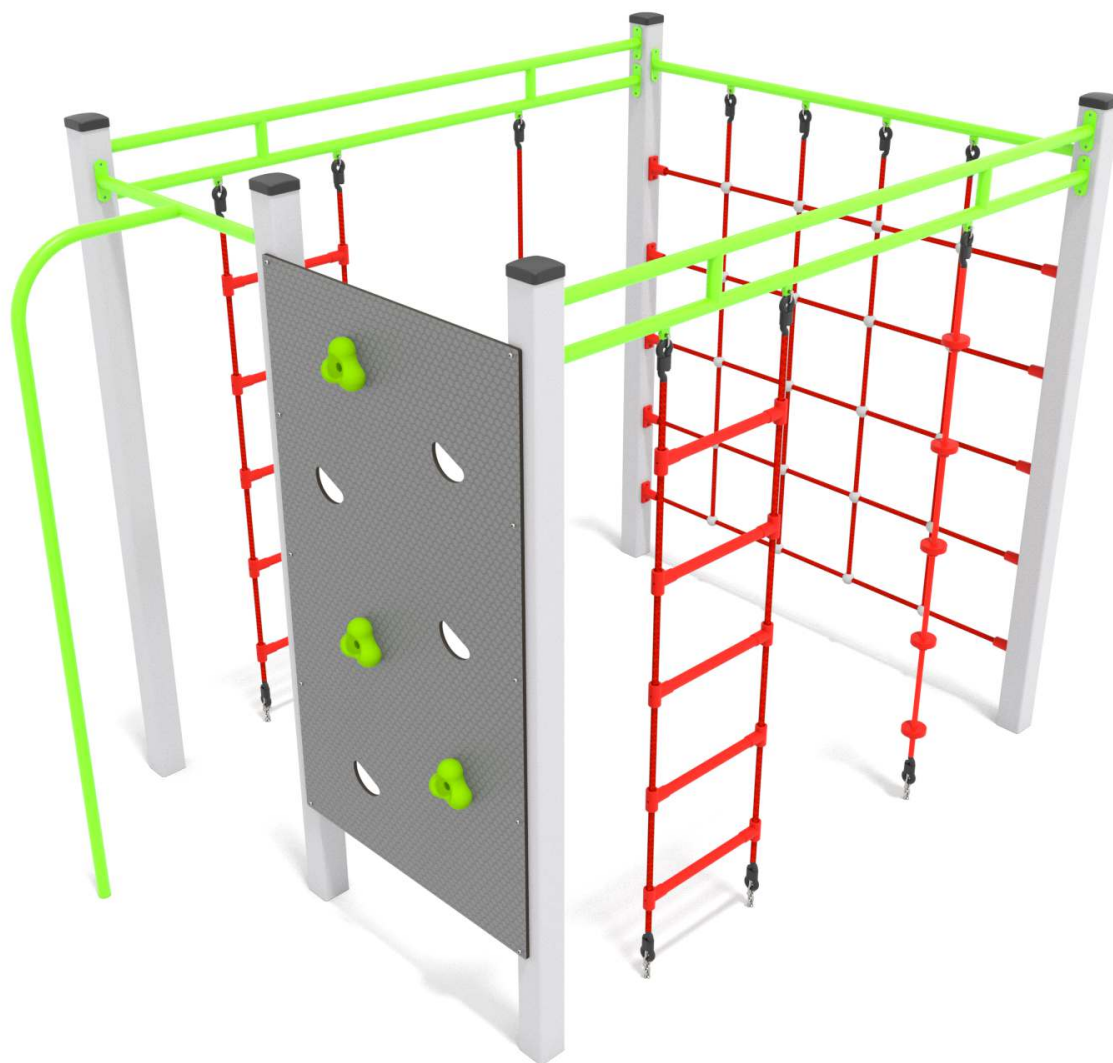

00764

SMART

SOCIALIZING

CLIMBING

BALANCING

SENSORY INTEGRATION

INFORMATION ABOUT THE PRODUCT

Dimensions	173 x 254 cm
Safety zone	525 x 606 cm
Safety zone area	27,8 m ²
Overall height	196 cm
Free fall height	189 cm
Amount of users	8
Product complies with EN 1176-1:2017-12	YES
Availability of spare parts	YES
Age range	3-14

According to EN 1176-1:2017-12 norm, the product requires applying a safety surface according to the product's free fall height.

00764

SMART

SCALE 1:100

MATERIALS:

SOLID CONSTRUCTION MADE OF BLACK STEEL. CLEANED THE SANDBLASTING PROCESS

POLYPROPYLENE ROPES PPMULTISPLIT TYPE WITH A STEEL CORE AND A DIAMETER OF 16 MM

SAFE PIPE PLUGS MADE OF INJECTION MOLDED POLYAMID

ANTI-SLIP ANTHRACITE 10MM HPL PLATFORM PLATE WITH A VERY HIGH RESISTANCE TO WEATHER CONDITIONS AND ATTRITION.