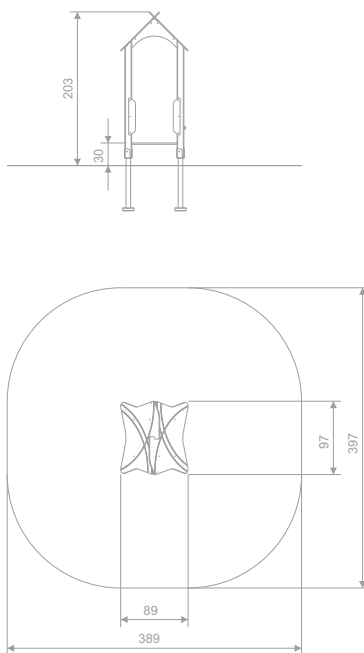

00806

SMART

SOCIALIZING

INFORMATION ABOUT THE PRODUCT

Dimensions	89 x 97 cm
Safety zone	389 x 397 cm
Safety zone area	13,5 m ²
Overall height	203 cm
Free fall height	30 cm
Amount of users	2
Product complies with EN 1176-1:2017-12	YES
Availability of spare parts	YES
Age range	1-8

According to EN 1176-1:2017-12 norm, the product requires applying a safety surface according to the product's free fall height.

00806

SMART

SCALE 1:100

MATERIALS:

PLATES OF THE WALLS
MADE OF 12 MM HDPE IN
THE HIGHEST QUALITY

ANTI-SLIP ANTHRACITE
10MM HPL PLATFORM
PLATE WITH A VERY HIGH
RESISTANCE TO WEATHER
CONDITIONS AND
ATTRITION.

SOLID CONSTRUCTION MADE
OF WOOD, 90x90 MM