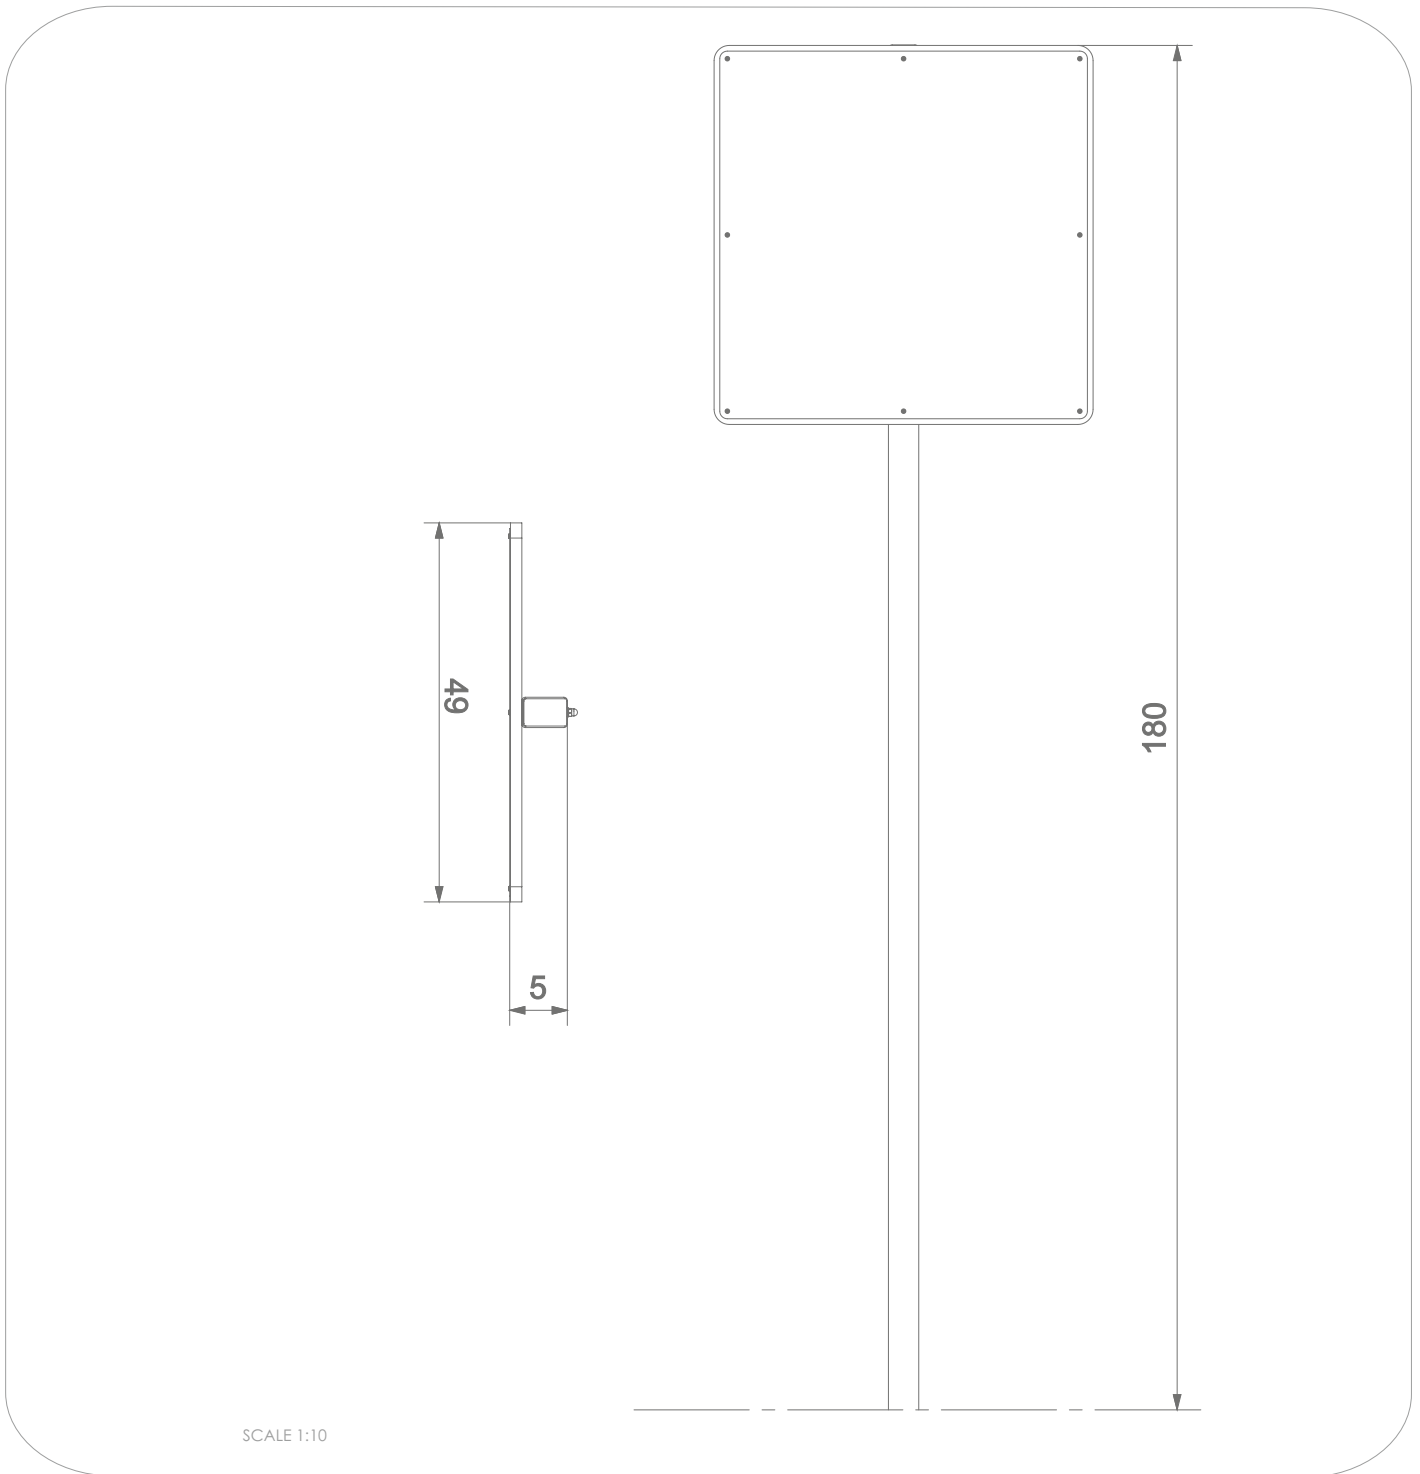

00001

SMART

INFORMATION ABOUT THE PRODUCT

Dimensions	49 x 5 cm
Overall height	180 cm

00001

SMART

SOLID CONSTRUCTION
MADE OF BLACKSTEEL
S235JR, GALVANIZED
AND COVERED
IN POWDER COATING
PAINT

INFORMATION BOARD
WITH PRINTOUT ON UV-
RESISTANT FOIL, GLUED
TO A HOT DIP
GALVANISED METAL
SHEET