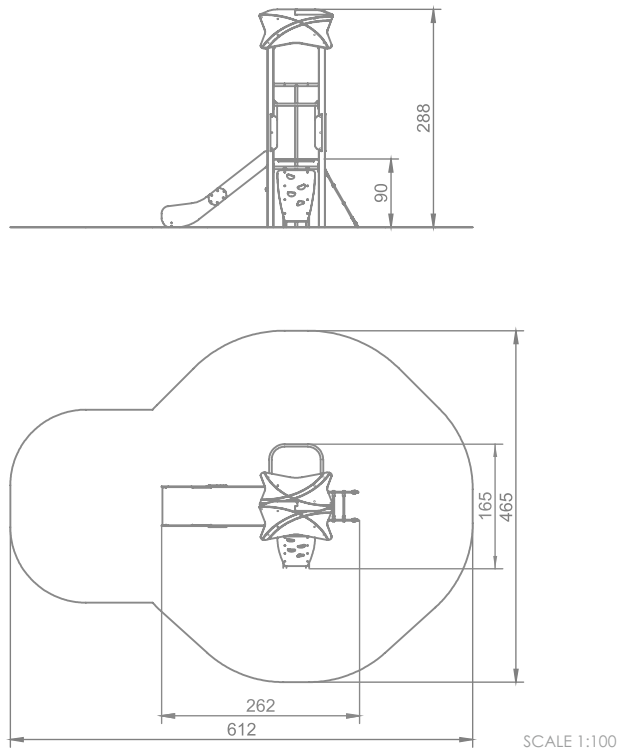

00102

SMART

SLIDING

SOCIALIZING

CLIMBING

INFORMATION ABOUT THE PRODUCT

Dimensions	262 x 165 cm
Safety zone	612 x 465 cm
Safety zone area	20,4 m ²
Overall height	288 cm
Free fall height	90 cm
Amount of users	6
Product complies with EN 1176-1:2017-12	YES
Availability of spare parts	YES
Age range	3-14

According to EN 1176-1:2017-12 norm, the product requires applying a safety surface according to the product's free fall height.

00102

SMART

MATERIALS:

<p>PLATES OF THE WALLS MADE OF 12 MM HDPE IN THE HIGHEST QUALITY</p>	<p>ANTI-SLIP ANTHRACITE 10MM HPL PLATFORM PLATE WITH A VERY HIGH RESISTANCE TO WEATHER CONDITIONS AND ATTRITION.</p>	<p>SOLID CONSTRUCTION MADE OF BLACK STEEL, CLEANED THE SANDBLASTING PROCESS</p>
		
<p>SLIDES MADE OF STAINLESS STEEL AISI 304, SIDE PANELS MADE OF HDPE POLYETHYLENE</p>	<p>POLYPROPYLENE ROPES PPMULTISPLIT TYPE WITH A STEEL CORE AND A DIAMETER OF 16 MM</p>	
		