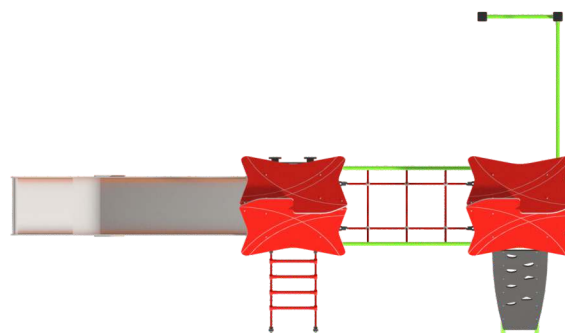

00104

SMART

SLIDING

SOCIALIZING

CLIMBING

BALANCING

INFORMATION ABOUT THE PRODUCT

Dimensions	291 x 507 cm
Safety zone	591 x 857 cm
Safety zone area	36,3 m ²
Overall height	348 cm
Free fall height	150 cm
Amount of users	13
Product complies with EN 1176-1:2017-12	YES
Availability of spare parts	YES
Age range	3-14

According to EN 1176-1:2017-12 norm, the product requires applying a safety surface according to the product's free fall height.

00104

SMART

MATERIALS:

<p>PLATES OF THE WALLS MADE OF 12 MM HDPE IN THE HIGHEST QUALITY</p>	<p>ANTI-SLIP ANTHRACITE 10MM HPL PLATFORM PLATE WITH A VERY HIGH RESISTANCE TO WEATHER CONDITIONS AND ATTRITION.</p>	<p>SOLID CONSTRUCTION MADE OF BLACK STEEL, CLEANED THE SANDBLASTING PROCESS</p>
		
<p>SLIDES MADE OF STAINLESS STEEL AISI 304, SIDE PANELS MADE OF HDPE POLYETHYLENE</p>	<p>POLYPROPYLENE ROPES PPMULTISPLIT TYPE WITH A STEEL CORE AND A DIAMETER OF 16 MM</p>	<p>SAFE PIPE PLUGS MADE OF INJECTION MOLDED POLYAMID</p>
		