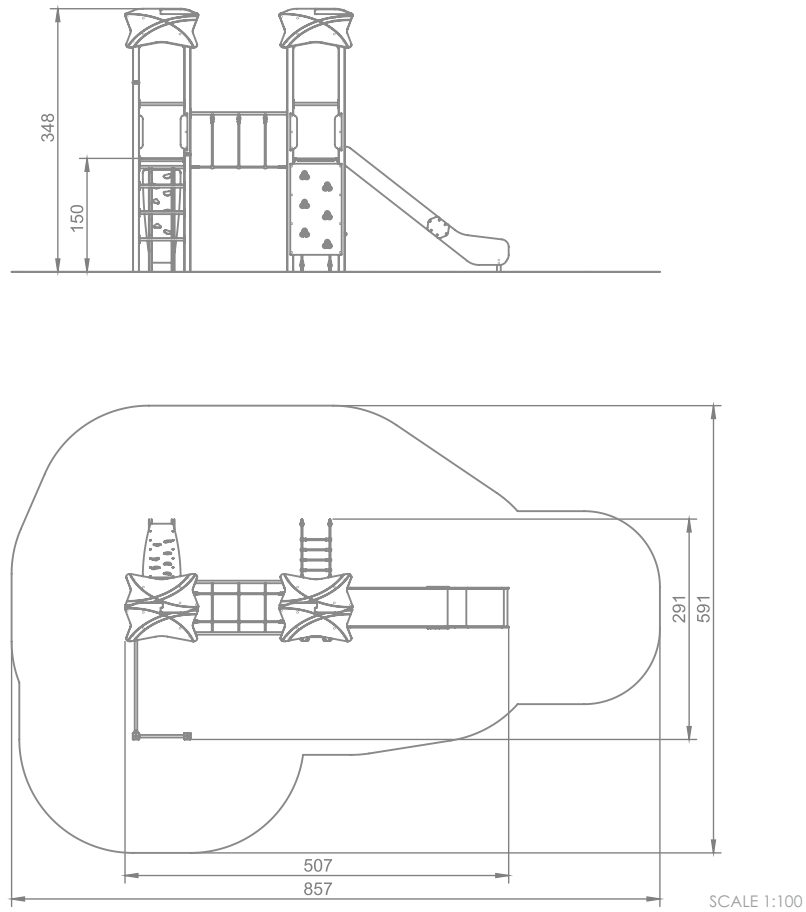

00104

SMART

SLIDING

SOCIALIZING

CLIMBING

BALANCING

INFORMATION ABOUT THE PRODUCT

Dimensions	291 x 507 cm
Safety zone	591 x 857 cm
Safety zone area	36,3 m ²
Overall height	348 cm
Free fall height	150 cm
Amount of users	13
Product complies with EN 1176-1:2017-12	YES
Availability of spare parts	YES
Age range	3-14

According to EN 1176-1:2017-12 norm, the product requires applying a safety surface according to the product's free fall height.

00104

SMART

MATERIALS:

<p>PLATES OF THE WALLS MADE OF 12 MM HDPE IN THE HIGHEST QUALITY</p>	<p>ANTI-SLIP ANTHRACITE 10MM HPL PLATFORM PLATE WITH A VERY HIGH RESISTANCE TO WEATHER CONDITIONS AND ATTRITION.</p>	<p>SOLID CONSTRUCTION MADE OF BLACK STEEL, CLEANED THE SANDBLASTING PROCESS</p>
		
<p>SLIDES MADE OF STAINLESS STEEL AISI 304, SIDE PANELS MADE OF HDPE POLYETHYLENE</p>	<p>POLYPROPYLENE ROPES PPMULTISPLIT TYPE WITH A STEEL CORE AND A DIAMETER OF 16 MM</p>	<p>SAFE PIPE PLUGS MADE OF INJECTION MOLDED POLYAMID</p>
		