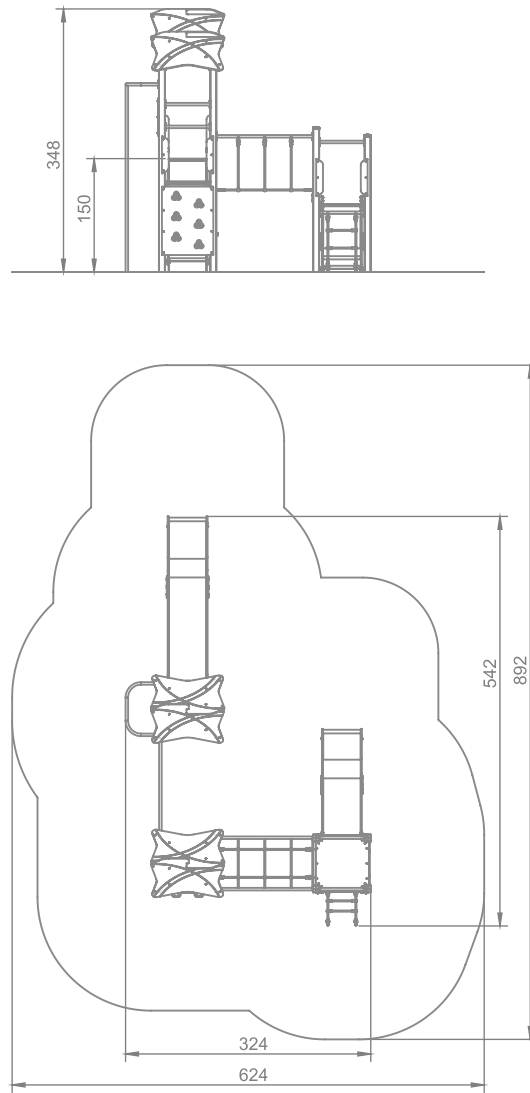

### INFORMATION ABOUT THE PRODUCT

Dimensions	324 x 542 cm
Safety zone	624 x 892 cm
Safety zone area	39,8 m <sup>2</sup>
Overall height	348 cm
Free fall height	150 cm
Amount of users	16
Product complies with EN 1176-1:2017-12	YES
Availability of spare parts	YES
Age range	3-14

According to EN 1176-1:2017-12 norm, the product requires applying a safety surface according to the product's free fall height.

# SMART

SCALE 1:100

### MATERIALS:

<p>PLATES OF THE WALLS MADE OF 12 MM HDPE IN THE HIGHEST QUALITY</p>	<p>ANTI-SLIP ANTHRACITE 10MM HPL PLATFORM PLATE WITH A VERY HIGH RESISTANCE TO WEATHER CONDITIONS AND ATTRITION.</p>	<p>SOLID CONSTRUCTION MADE OF BLACK STEEL, CLEANED THE SANDBLASTING PROCESS</p>
		
<p>SLIDES MADE OF STAINLESS STEEL AISI 304. SIDE PANELS MADE OF HDPE POLYETHYLENE</p>	<p>POLYPROPYLENE ROPES PPMULTISPLIT TYPE WITH A STEEL CORE AND A DIAMETER OF 16 MM</p>	<p>SAFE PIPE PLUGS MADE OF INJECTION MOLDED POLYAMID</p>
		