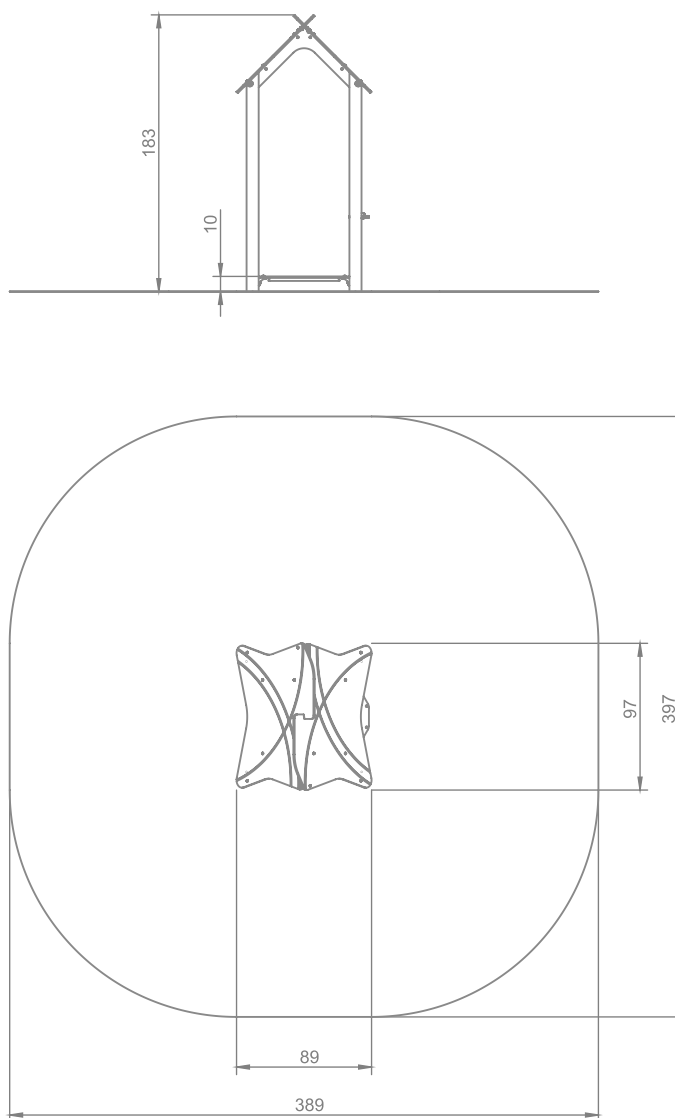

00111

SMART

SOCIALIZING

SENSORIAL
INTEGRATION

INFORMATION ABOUT THE PRODUCT

Dimensions	89 x 97 cm
Safety zone	389 x 397 cm
Safety zone area	13,5 m ²
Overall height	183 cm
Free fall height	10 cm
Amount of users	2
Product complies with EN 1176-1:2017-12	YES
Availability of spare parts	YES
Age range	1-8

According to EN 1176-1:2017-12 norm, the product requires applying a safety surface according to the product's free fall height.

00111

SMART

SCALE 1:50

MATERIALS:

PLATES OF THE WALLS
MADE OF 12 MM HDPE IN
THE HIGHEST QUALITY

ANTI-SLIP ANTHRACITE
10MM HPL PLATFORM
PLATE WITH A VERY HIGH
RESISTANCE TO WEATHER
CONDITIONS AND
ATTRITION.

SOLID CONSTRUCTION MADE
OF BLACK STEEL, CLEANED THE
SANDBLASTING PROCESS