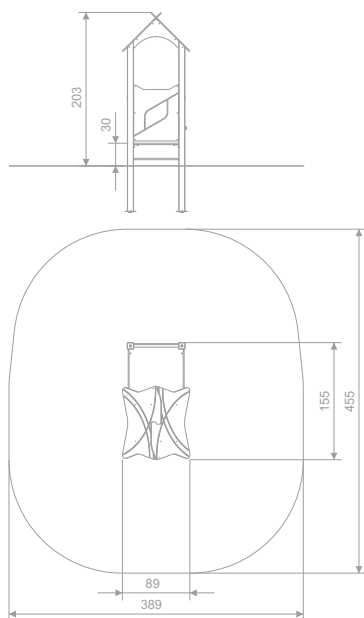

00112

SMART

SOCIALIZING

SENSORIAL
INTEGRATION

INFORMATION ABOUT THE PRODUCT

Dimensions	89 x 155 cm
Safety zone	389 x 455 cm
Safety zone area	15,6 m ²
Overall height	203 cm
Free fall height	23 cm
Amount of users	4
Product complies with EN 1176-1:2017-12	YES
Availability of spare parts	YES
Age range	1-8

According to EN 1176-1:2017-12 norm, the product requires applying a safety surface according to the product's free fall height.

00112

SMART

SCALE 1:100

MATERIALS:

PLATES OF THE WALLS MADE OF 12 MM HDPE IN THE HIGHEST QUALITY

ANTI-SLIP ANTHRACITE 10MM HPL PLATFORM PLATE WITH A VERY HIGH RESISTANCE TO WEATHER CONDITIONS AND ATTRITION.

SOLID CONSTRUCTION MADE OF BLACK STEEL, CLEANED THE SANDBLASTING PROCESS

SAFE PIPE PLUGS MADE OF INJECTION MOLDED POLYAMID