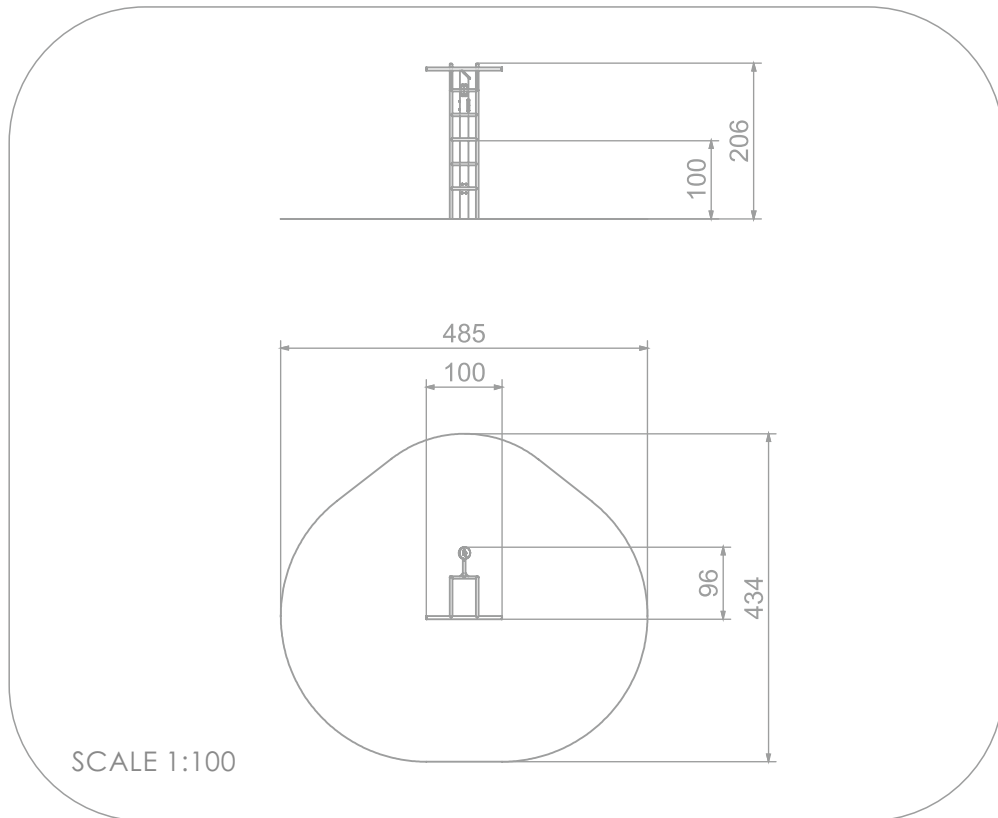

7806

FITNESS

MATERIALS:

SOLID CONSTRUCTION
MADE OF BLACK STEEL
S235JR, CLEANED IN THE
SANDBLASTING PROCESS

PLATES MADE OF
COLOURFUL TRIPLE LAYERED
POLYETHYLENE HDPE 15 MM

PLATE MADE OF ANODIZED
ALUMINIUM PLACED OF A
HANDLE MADE OF
POLYAMIDE