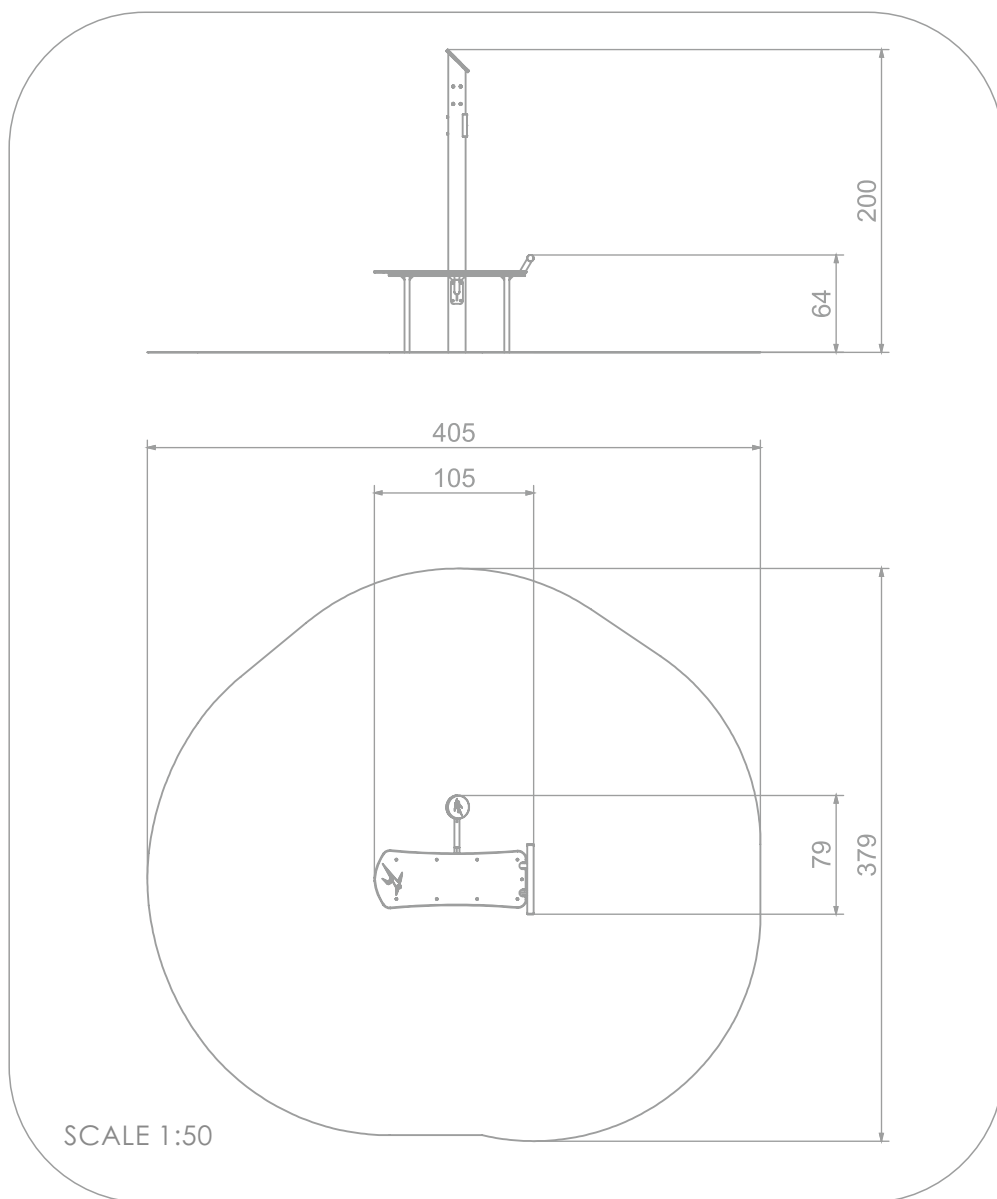

7807

FITNESS

SOCIALIZING

INFORMATION ABOUT THE PRODUCT

Dimensions	79 x 105 cm
Safety zone	379 x 405 cm
Safety zone area	13 m ²
Overall height	200 cm
Free fall height	64 cm
Product complies with EN 1176-1:2017-12	YES
Availability of spare parts	YES

7807

FITNESS

MATERIALS:

SOLID CONSTRUCTION
MADE OF BLACK STEEL
S235JR, CLEANED IN THE
SANDBLASTING PROCESS

PLATES MADE OF
COLOURFUL TRIPLE LAYERED
POLYETHYLENE HDPE 15 MM

PLATE MADE OF ANODIZED
ALUMINIUM PLACED OF A
HANDLE MADE OF
POLYAMIDE

BACK SUPPORT AND SEATS
MADE OF COLOURFUL
TRIPLE LAYERED
POLYETHYLENE HDPE 15 MM