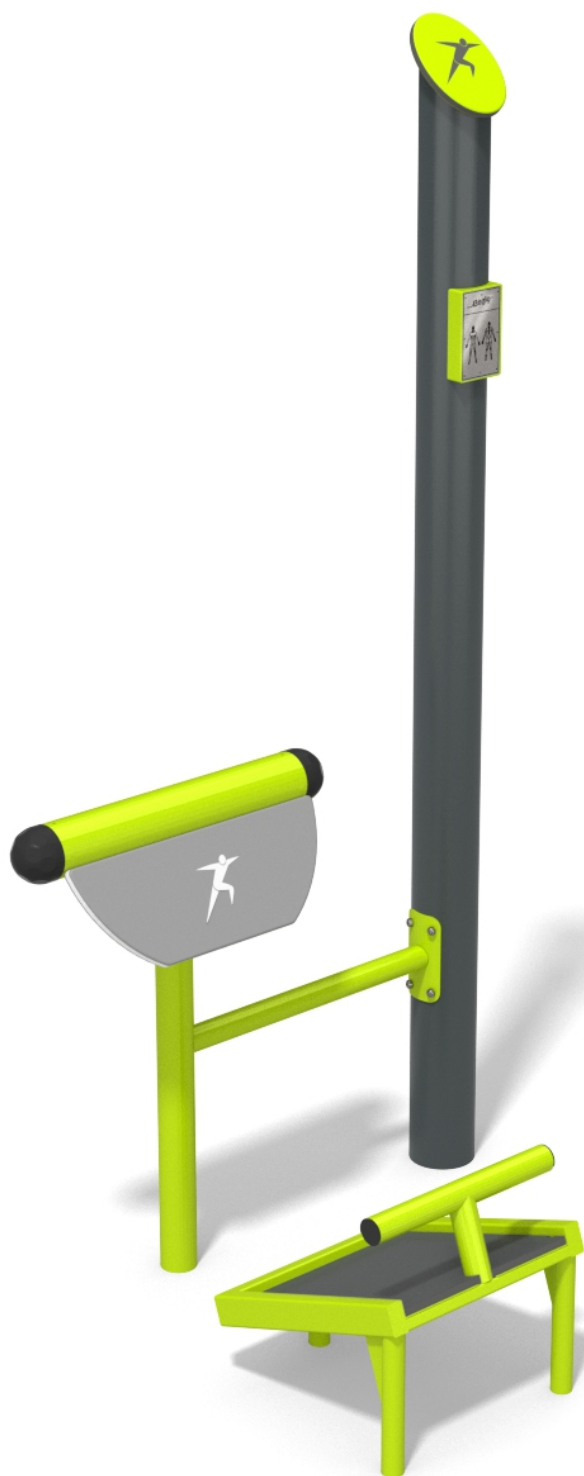

7808

FITNESS

SOCIALIZING

INFORMATION ABOUT THE PRODUCT

Dimensions	80 x 100 cm
Safety zone	380 x 400 cm
Safety zone area	13 m ²
Overall height	200 cm
Free fall height	40 cm
Product complies with EN 1176-1:2017-12	YES
Availability of spare parts	YES

7808

FITNESS

MATERIALS:

<p>SOLID CONSTRUCTION MADE OF BLACK STEEL S235JR, CLEANED IN THE SANDBLASTING PROCESS</p>	<p>PLATES MADE OF COLOURFUL TRIPLE LAYERED POLYETHYLENE HDPE 15 MM</p>	<p>ANTI-SLIP ANTHRACITE 10 MM HPL PLATFORM PLATE</p>
		
<p>PLATE MADE OF ANODIZED ALUMINIUM PLACED OF A HANDLE MADE OF POLYAMIDE</p>	<p>BACK SUPPORT AND SEATS MADE OF COLOURFUL TRIPLE LAYERED POLYETHYLENE HDPE 15 MM</p>	<p>POST ENDINGS FINISHED WITH SOFT EPDM RUBBER</p>
		