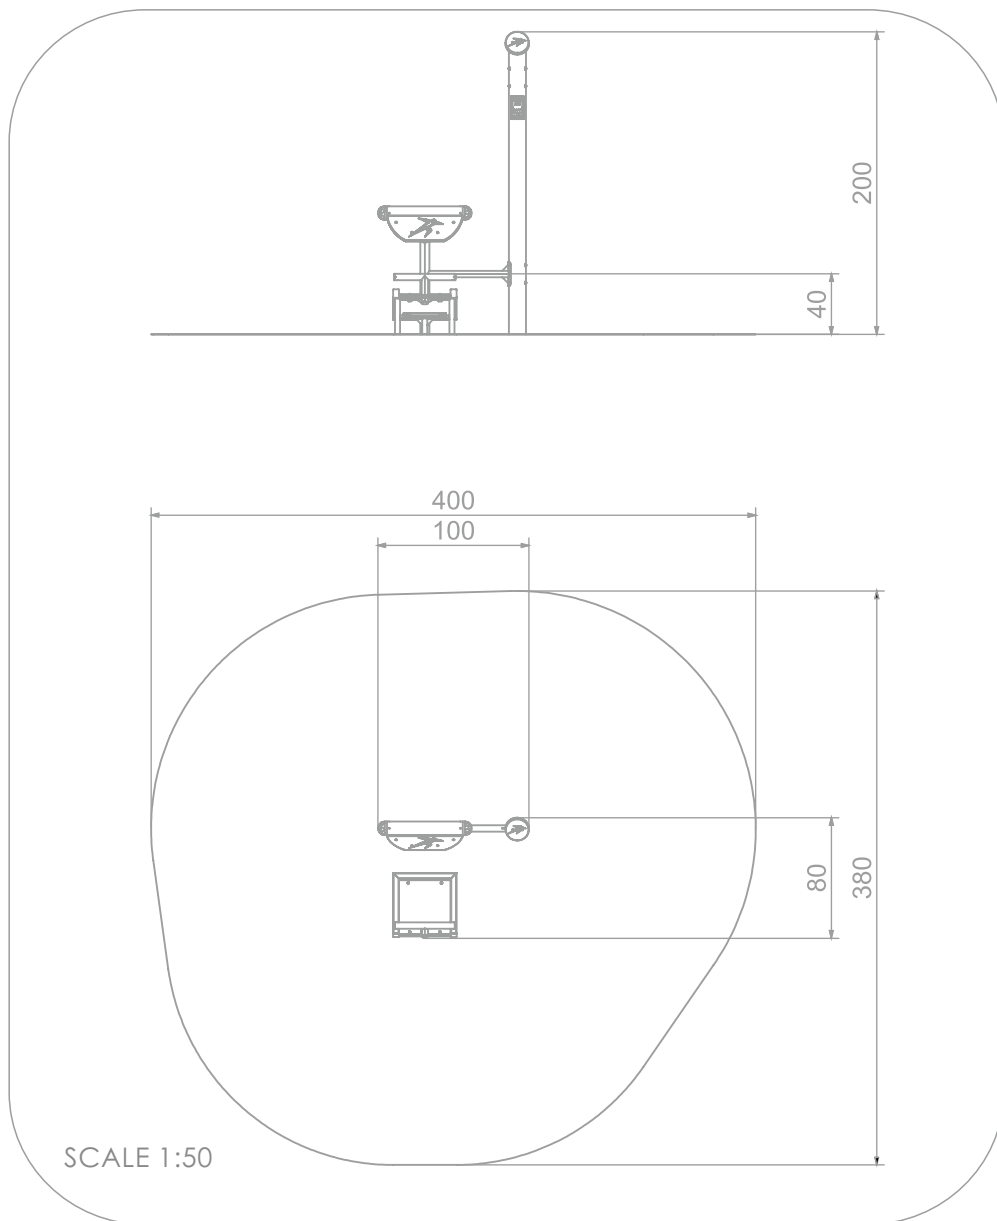

7808

FITNESS

SOCIALIZING

INFORMATION ABOUT THE PRODUCT

Dimensions	80 x 100 cm
Safety zone	380 x 400 cm
Safety zone area	13 m ²
Overall height	200 cm
Free fall height	40 cm
Product complies with EN 1176-1:2017-12	YES
Availability of spare parts	YES

7808

FITNESS

MATERIALS:

<p>SOLID CONSTRUCTION MADE OF BLACK STEEL S235JR, CLEANED IN THE SANDBLASTING PROCESS</p>	<p>PLATES MADE OF COLOURFUL TRIPLE LAYERED POLYETHYLENE HDPE 15 MM</p>	<p>ANTI-SLIP ANTHRACITE 10 MM HPL PLATFORM PLATE</p>
		
<p>PLATE MADE OF ANODIZED ALUMINIUM PLACED OF A HANDLE MADE OF POLYAMIDE</p>	<p>BACK SUPPORT AND SEATS MADE OF COLOURFUL TRIPLE LAYERED POLYETHYLENE HDPE 15 MM</p>	<p>POST ENDINGS FINISHED WITH SOFT EPDM RUBBER</p>
		