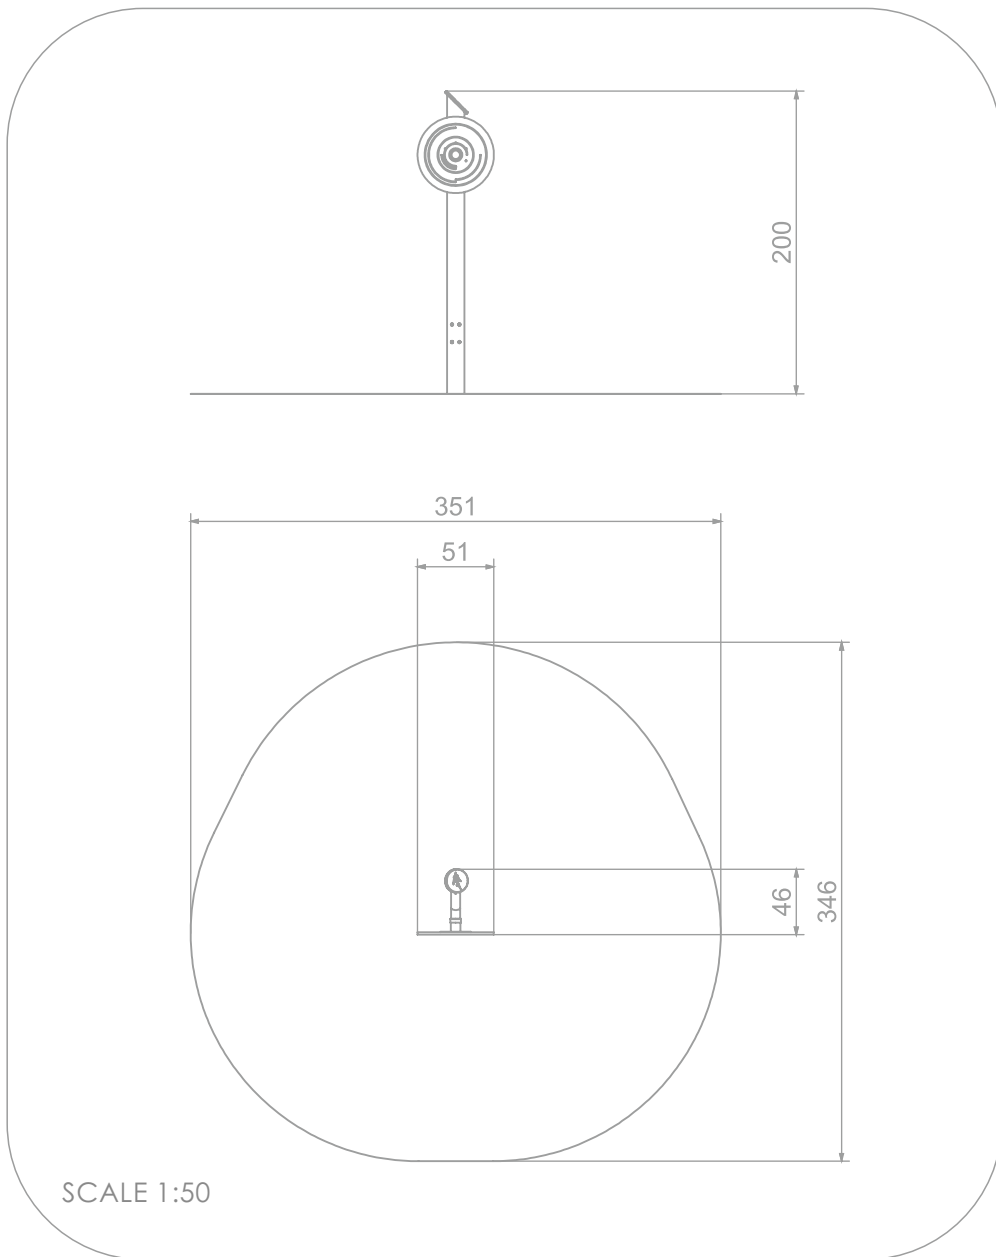

7810

FITNESS

MATERIALS:

SOLID CONSTRUCTION
MADE OF BLACK STEEL
S235JR, CLEANED IN THE
SANDBLASTING PROCESS

PLATES MADE OF
COLOURFUL TRIPLE LAYERED
POLYETHYLENE HDPE 15 MM

PLATE MADE OF ANODIZED
ALUMINIUM PLACED OF A
HANDLE MADE OF
POLYAMIDE