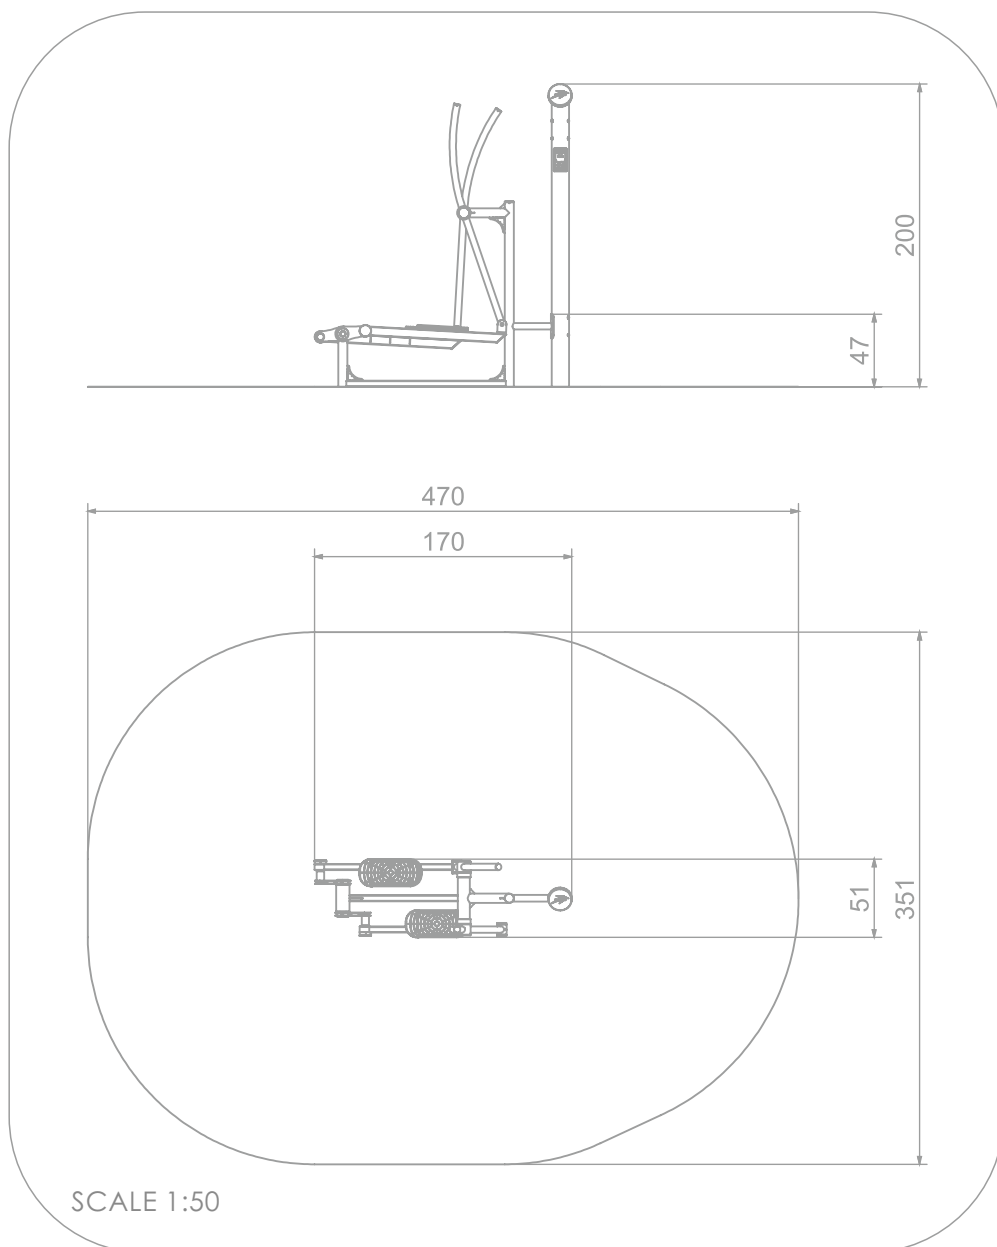

7815

FITNESS

MATERIALS:

SOLID CONSTRUCTION MADE OF BLACK STEEL S235JR, CLEANED IN THE SANDBLASTING PROCESS

PLATES MADE OF COLOURFUL TRIPLE LAYERED POLYETHYLENE HDPE 15 MM

ANTI-SLIP PLATE MADE OF 13 MM HPL

SELF-ALIGNING ROLLER BEARINGS

PLATE MADE OF ANODIZED ALUMINIUM PLACED OF A HANDLE MADE OF POLYAMIDE