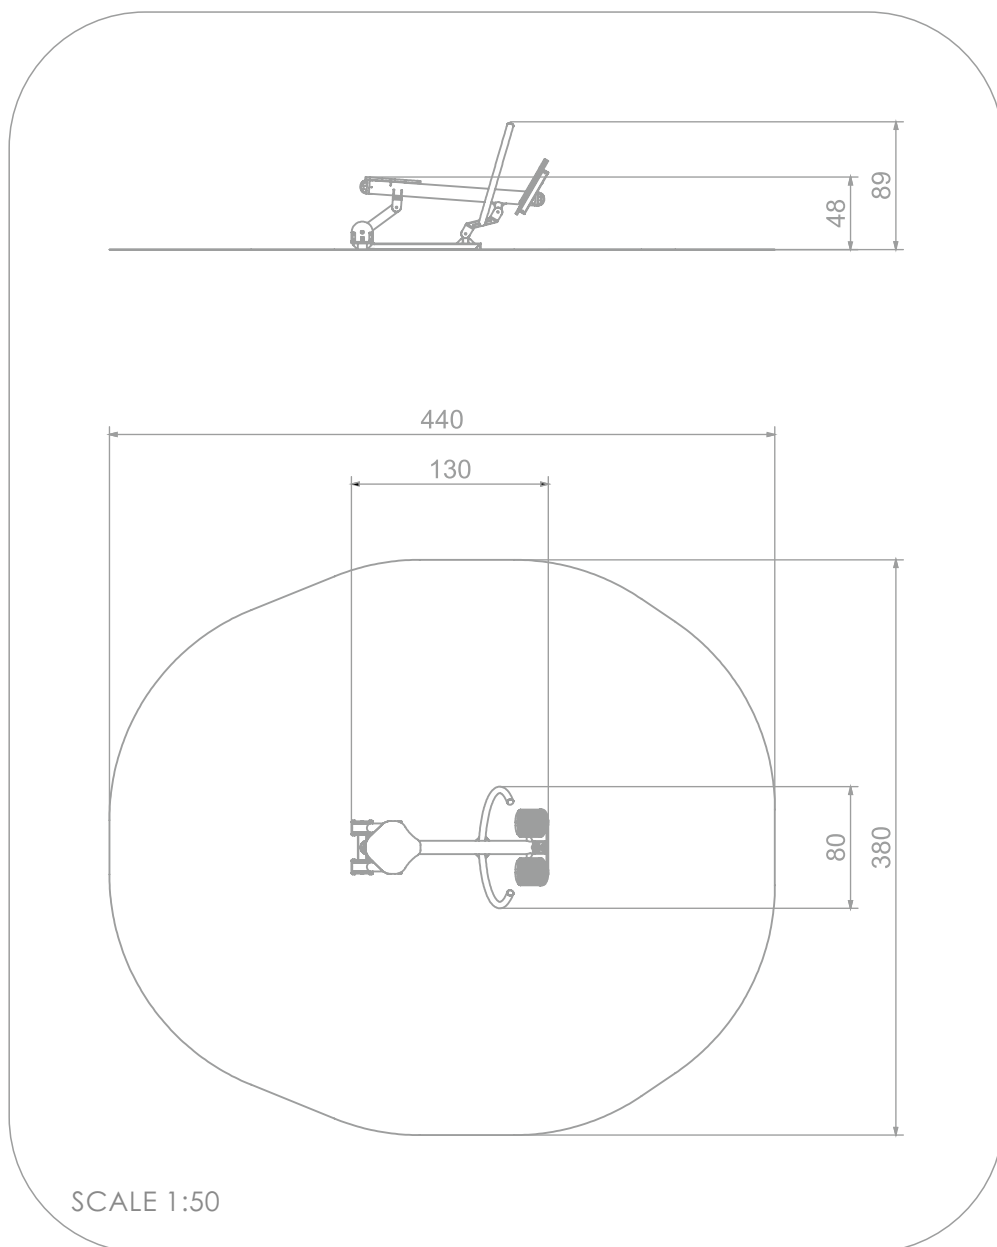

7816

FITNESS

SOCIALIZING

INFORMATION ABOUT THE PRODUCT

Dimensions	80 x 130 cm
Safety zone	380 x 440 cm
Safety zone area	14 m ²
Overall height	89 cm
Free fall height	48 cm
Product complies with EN 1176-1:2017-12	YES
Availability of spare parts	YES

7816

FITNESS

MATERIALS:

SOLID CONSTRUCTION MADE OF BLACK STEEL S235JR, CLEANED IN THE SANDBLASTING PROCESS	PLATES MADE OF COLOURFUL TRIPLE LAYERED POLYETHYLENE HDPE 15 MM	PLATE MADE OF ANODIZED ALUMINIUM PLACED OF A HANDLE MADE OF POLYAMIDE
		
ANTI-SLIP PLATE MADE OF 13 MM HPL	SELF-ALIGNING ROLLER BEARINGS	POST ENDINGS FINISHED WITH SOFT EPDM RUBBER
		
BACK SUPPORT AND SEATS MADE OF COLOURFUL TRIPLE LAYERED POLYETHYLENE HDPE 15 MM		
