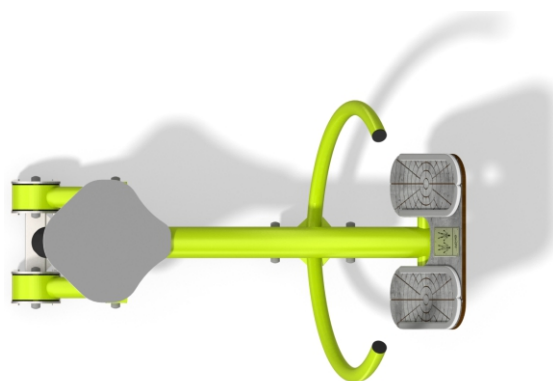

7816

FITNESS

SOCIALIZING

INFORMATION ABOUT THE PRODUCT

Dimensions	80 x 130 cm
Safety zone	380 x 440 cm
Safety zone area	14 m ²
Overall height	89 cm
Free fall height	48 cm
Product complies with EN 1176-1:2017-12	YES
Availability of spare parts	YES

7816

FITNESS

MATERIALS:

SOLID CONSTRUCTION MADE OF BLACK STEEL S235JR, CLEANED IN THE SANDBLASTING PROCESS	PLATES MADE OF COLOURFUL TRIPLE LAYERED POLYETHYLENE HDPE 15 MM	PLATE MADE OF ANODIZED ALUMINIUM PLACED OF A HANDLE MADE OF POLYAMIDE
		
ANTI-SLIP PLATE MADE OF 13 MM HPL	SELF-ALIGNING ROLLER BEARINGS	POST ENDINGS FINISHED WITH SOFT EPDM RUBBER
		
BACK SUPPORT AND SEATS MADE OF COLOURFUL TRIPLE LAYERED POLYETHYLENE HDPE 15 MM		
