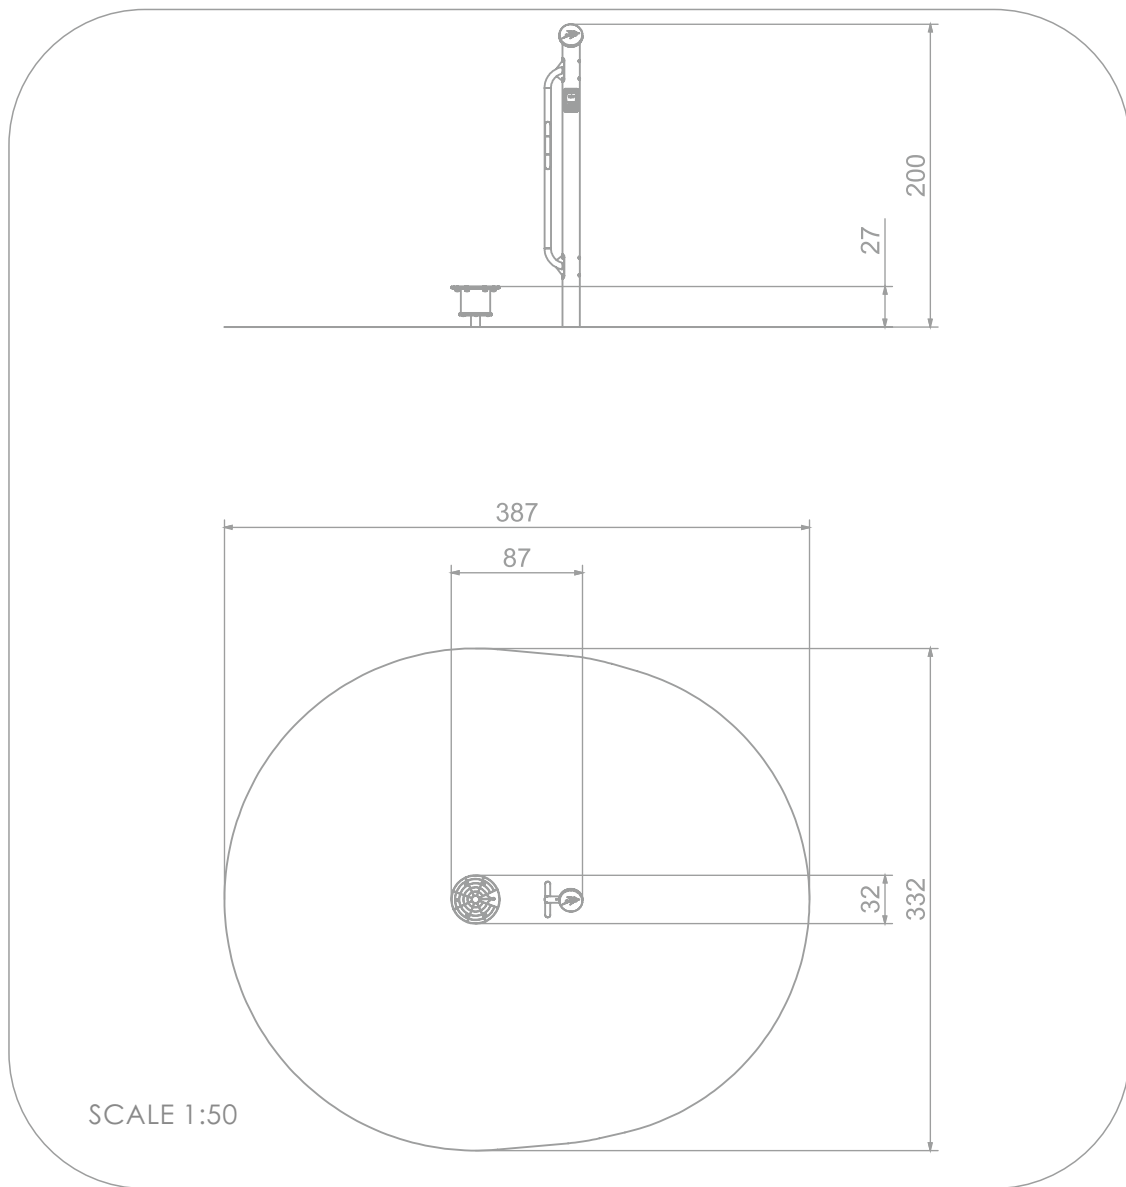

7803

FITNESS