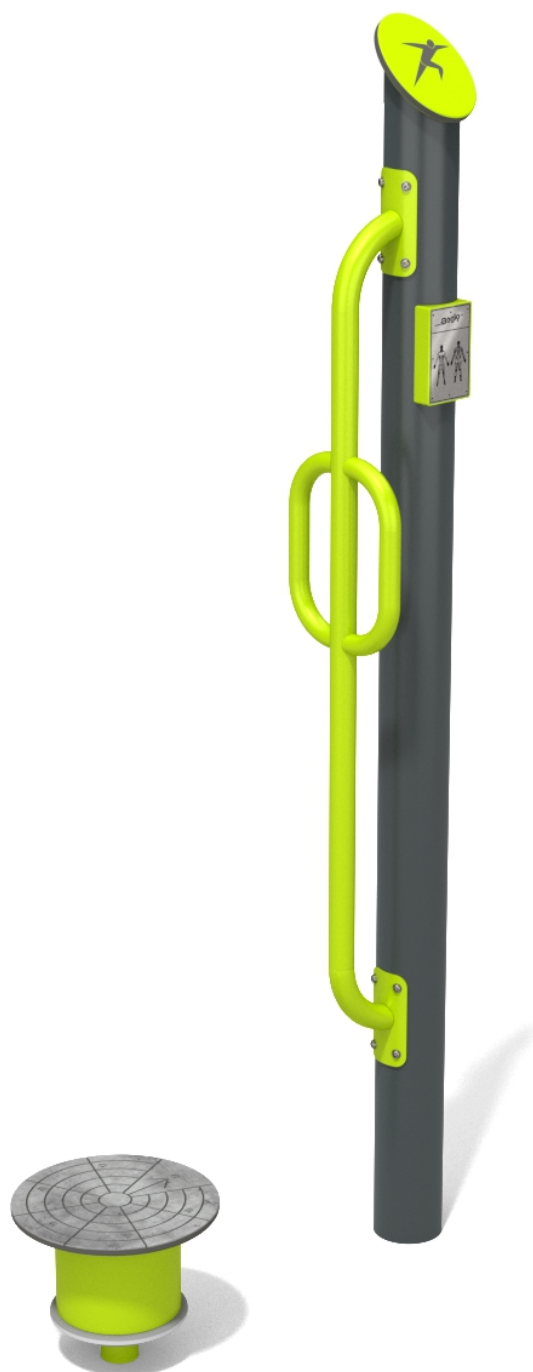

# 7803

### INFORMATION ABOUT THE PRODUCT

Dimensions	87 x 32 cm
Safety zone	387 x 332 cm
Safety zone area	11 m <sup>2</sup>
Overall height	200 cm
Free fall height	27 cm
Product complies with EN 1176-1:2017-12	YES
Availability of spare parts	YES

## MATERIALS:

SOLID CONSTRUCTION  
MADE OF BLACK STEEL  
S235JR, CLEANED IN THE  
SANDBLASTING PROCESS

ANTI-SLIP PLATE MADE OF  
13 MM HPL

PLATES MADE OF  
COLOURFUL TRIPLE LAYERED  
POLYETHYLENE HDPE 15 MM

PLATE MADE OF ANODIZED  
ALUMINIUM PLACED OF A  
HANDLE MADE OF  
POLYAMIDE