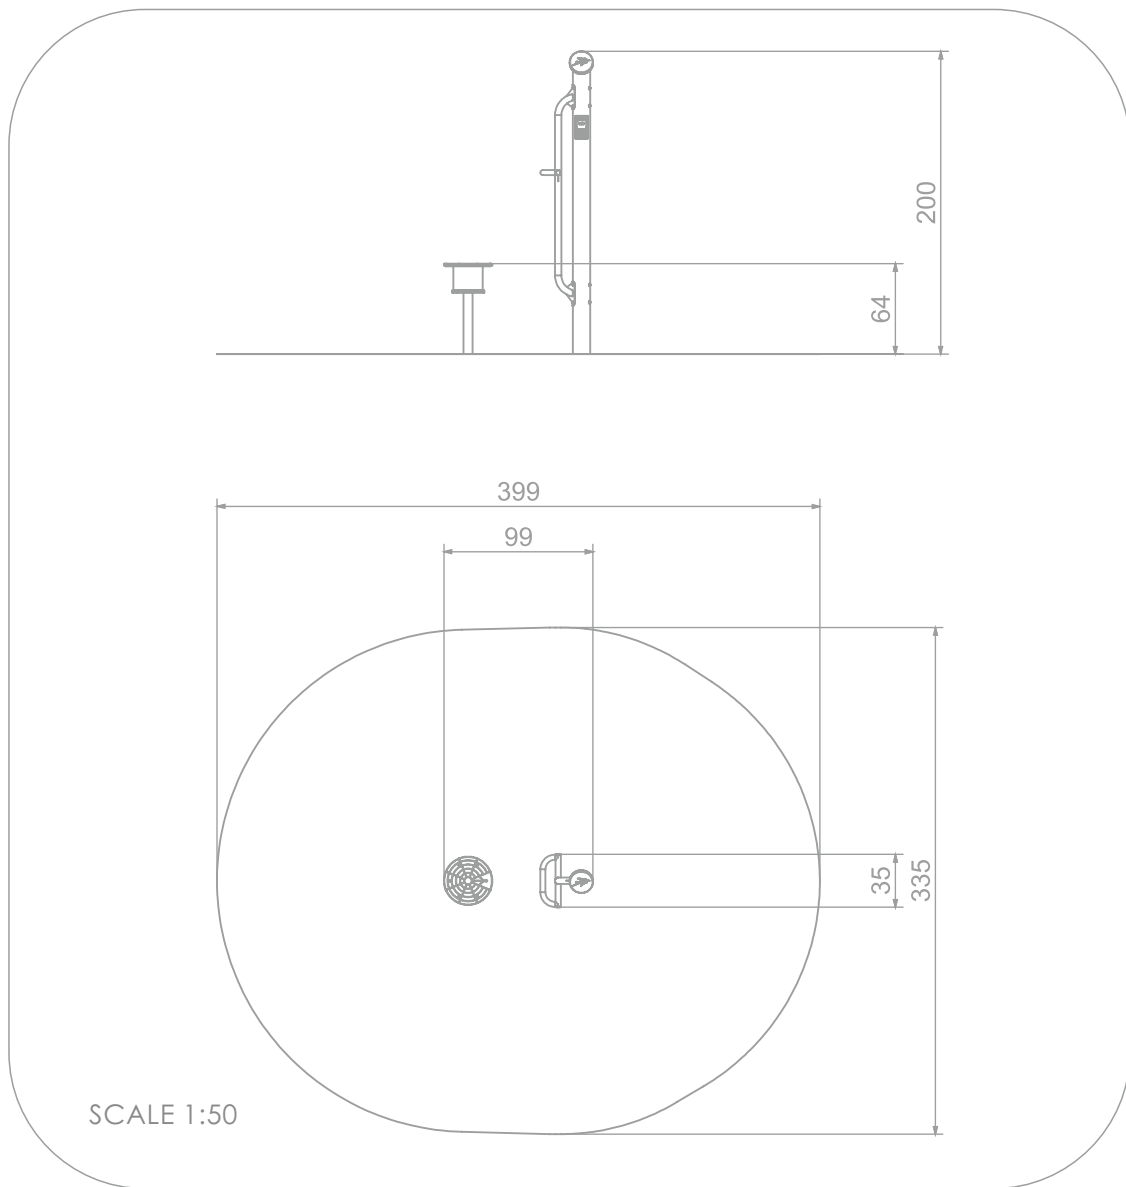

7804

FITNESS

SOCIALIZING

INFORMATION ABOUT THE PRODUCT

Dimensions	99 x 35 cm
Safety zone	399 x 335 cm
Safety zone area	11 m ²
Overall height	200 cm
Free fall height	64 cm
Product complies with EN 1176-1:2017-12	YES
Availability of spare parts	YES

7804

FITNESS

MATERIALS:

SOLID CONSTRUCTION MADE OF BLACK STEEL S235JR, CLEANED IN THE SANDBLASTING PROCESS

ANTI-SLIP PLATE MADE OF 13 MM HPL

PLATES MADE OF COLOURFUL TRIPLE LAYERED POLYETHYLENE HDPE 15 MM

PLATE MADE OF ANODIZED ALUMINIUM PLACED OF A HANDLE MADE OF POLYAMIDE