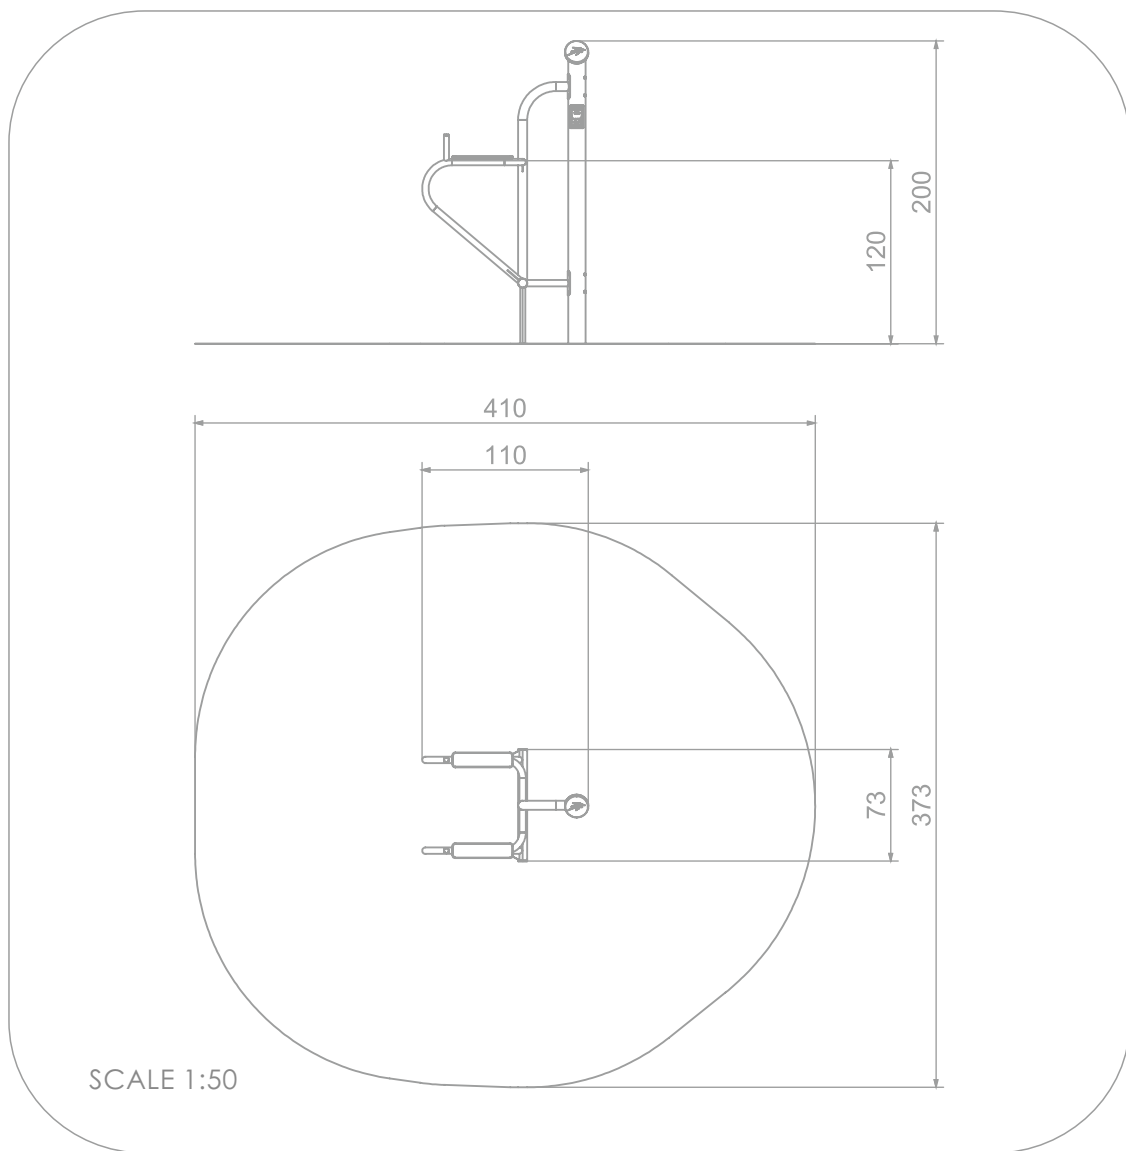

7805

FITNESS

SOCIALIZING

INFORMATION ABOUT THE PRODUCT

Dimensions	110 x 73 cm
Safety zone	410 x 373 cm
Safety zone area	13 m ²
Overall height	200 cm
Free fall height	120 cm
Product complies with EN 1176-1:2017-12	YES
Availability of spare parts	YES

7805

FITNESS

MATERIALS:

SOLID CONSTRUCTION MADE OF BLACK STEEL S235JR, CLEANED IN THE SANDBLASTING PROCESS

ANTI-SLIP PLATE MADE OF 13 MM HPL

PLATES MADE OF COLOURFUL TRIPLE LAYERED POLYETHYLENE HDPE 15 MM

PLATE MADE OF ANODIZED ALUMINIUM PLACED OF A HANDLE MADE OF POLYAMIDE

BACK SUPPORT AND SEATS MADE OF COLOURFUL TRIPLE LAYERED POLYETHYLENE HDPE 15 MM