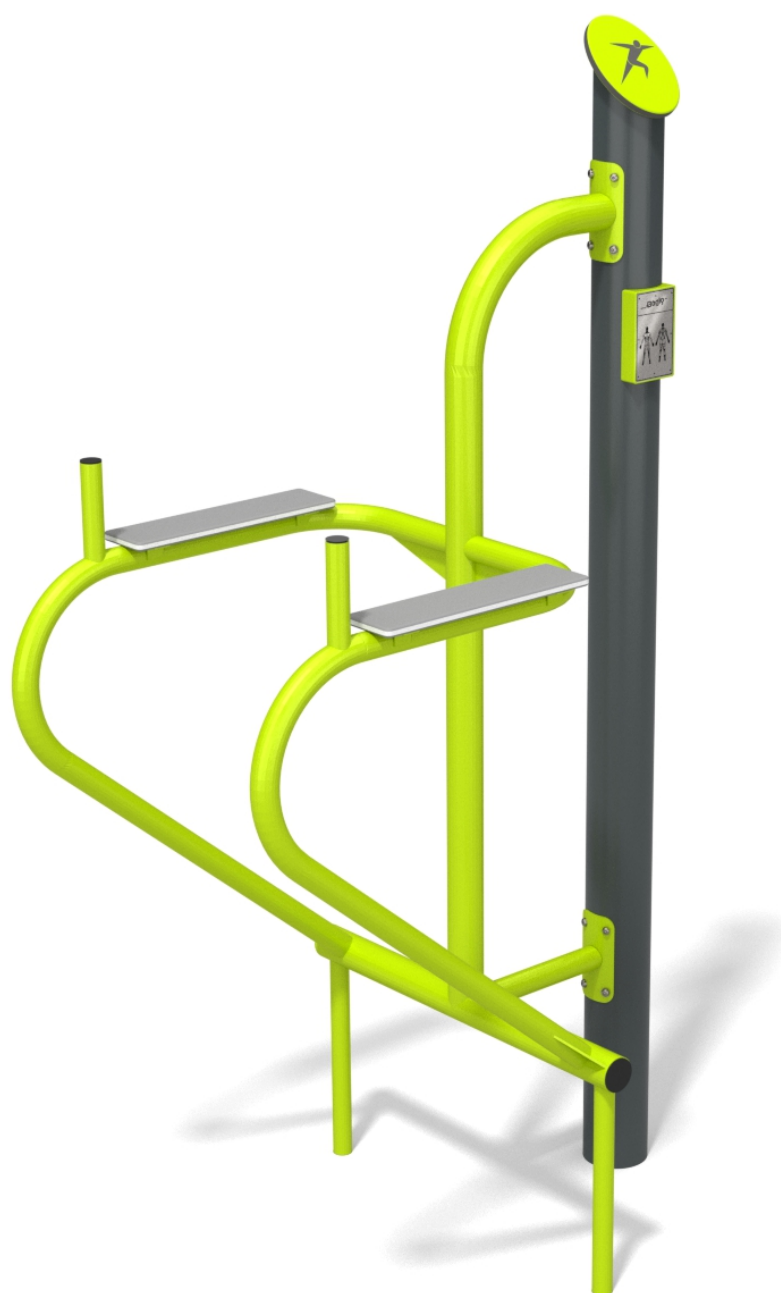

7805

FITNESS

SOCIALIZING

INFORMATION ABOUT THE PRODUCT

Dimensions	110 x 73 cm
Safety zone	410 x 373 cm
Safety zone area	13 m ²
Overall height	200 cm
Free fall height	120 cm
Product complies with EN 1176-1:2017-12	YES
Availability of spare parts	YES

7805

FITNESS

MATERIALS:

SOLID CONSTRUCTION MADE OF BLACK STEEL S235JR, CLEANED IN THE SANDBLASTING PROCESS

ANTI-SLIP PLATE MADE OF 13 MM HPL

PLATES MADE OF COLOURFUL TRIPLE LAYERED POLYETHYLENE HDPE 15 MM

PLATE MADE OF ANODIZED ALUMINIUM PLACED OF A HANDLE MADE OF POLYAMIDE

BACK SUPPORT AND SEATS MADE OF COLOURFUL TRIPLE LAYERED POLYETHYLENE HDPE 15 MM